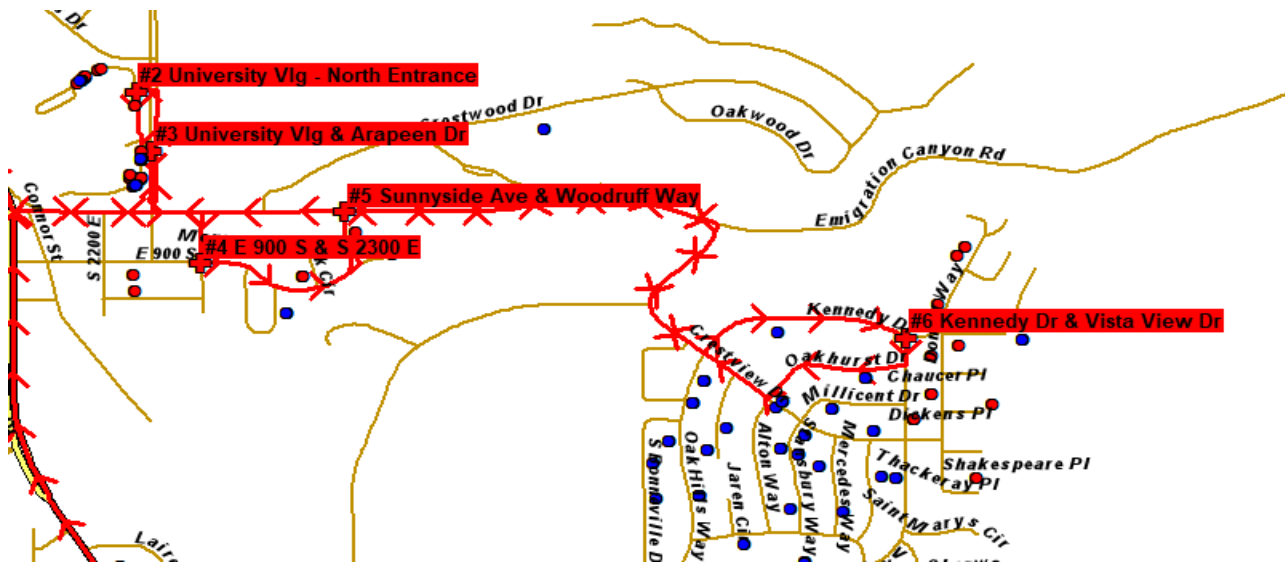

**ROUTE 535**

STOPS	AM TIME	PM TIME
KENNEDY DR & VISTA VIEW DR	7:28	2:57
SUNNYSIDE AVE & WOODRUFF WAY	7:33	2:54
E 900 S & S 2300 E	7:34	2:50
UNIVERSITY VLG - NORTH ENTRANCE	7:38	2:47
UNIVERSITY VLG & ARAPEENV DR	7:39	2:48

**ROUTE 536**

**STOPS**

E 2100 S & ARCADIA HEIGHTS CIR	7:33	2:43
BELAIRE DR & HYLAND HILLS RD	7:34	2:44
LAKELINE DR & BENCHMARK DR	7:35	2:45
LAKELINE DR & SCENIC DR	7:36	2:46
PROMONTORY DR & SUMMIT CIR	7:37	2:47
PROMONTORY DR & SCENIC DR	7:38	2:48
SCENIC DR & THUNDERBIRD DR (PICKUP ON THUNDERBIRD)	7:39	2:51
COMMONWEALTH AVE & WASATCH DR	7:41	2:53

**AM TIME PM TIME**

AM TIME	PM TIME
7:33	2:43
7:34	2:44
7:35	2:45
7:36	2:46
7:37	2:47
7:38	2:48
7:39	2:51
7:41	2:53