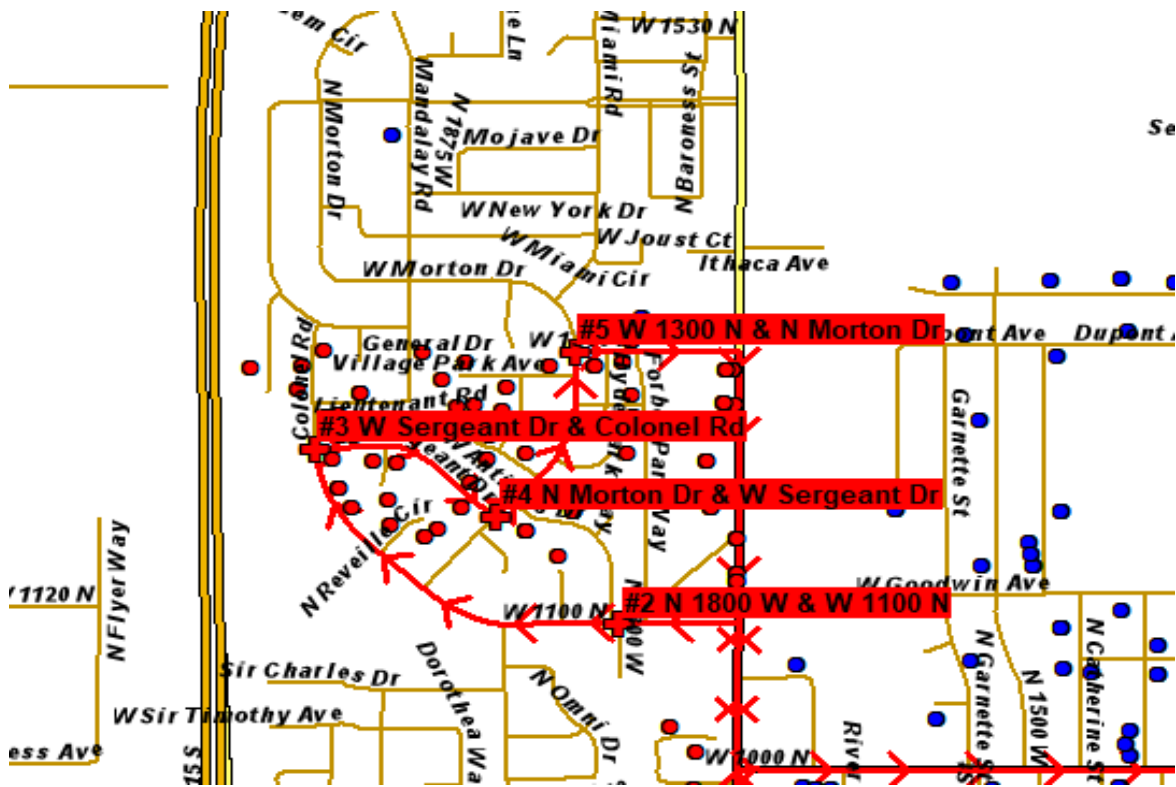

ROUTE 527

STOPS	AM TIME	PM TIME
12TH AVE & F ST	8:05	3:53
13TH AVE & I ST	8:07	3:51
18TH AVE & HILLTOP RD	8:10	3:48
18TH AVE & LITTLE VALLEY RD	8:12	3:46
TERRACE HILLS DR & NORTHCLIFFE DR	8:13	3:45
11TH AVE & M ST	8:16	3:43
12TH AVE & I ST	8:17	3:39
7TH AVE & I ST	8:21	3:36

ROUTE 528

STOPS	AM TIME	PM TIME
N MORTON DR & W QUARTER HORSE AVE	8:11	3:40
W RED ANGUS DR & CORRAL LN	8:14	3:43

ROUTE 529

STOPS	AM TIME	PM TIME
N 2200 W & W 3130 N	7:58	3:57
W 800 N & STARCREST DR	8:12	3:37
SIR CHARLES DR & STARCREST DR	8:17	3:42

ROUTE 530

STOPS	AM TIME	PM TIME
W 400 N & N NEW STAR DR	8:13	3:44
W 600 N & STARCREST DR	8:16	3:41
N MORTON DR & W 700 N	8:18	3:37

ROUTE 531

STOPS	AM TIME	PM TIME
NEW STAR DR & W NORTH STAR DR	8:15	3:39
N MORTON DR & W 400 N	8:18	3:37
N REDWOOD RD & GERTIE AVE	8:21	3:41
233 N REDWOOD RD (DISTRICT NORTH APARTMENTS)		

ROUTE 532

STOPS	AM TIME	PM TIME
MANDALAY RD & W MORTON	8:09	3:45
N REDWOOD RD & W 500 N	8:19	3:37

ROUTE 533

STOPS

AM TIME PM TIME

N 1800 W & W 1100 N	8:13	3:36
W SERGEANT DR & COLONEL RD	8:14	3:37
N MORTON DR & W SERGEANT DR	8:16	3:40
W 1300 N & N MORTON DR	8:18	3:42