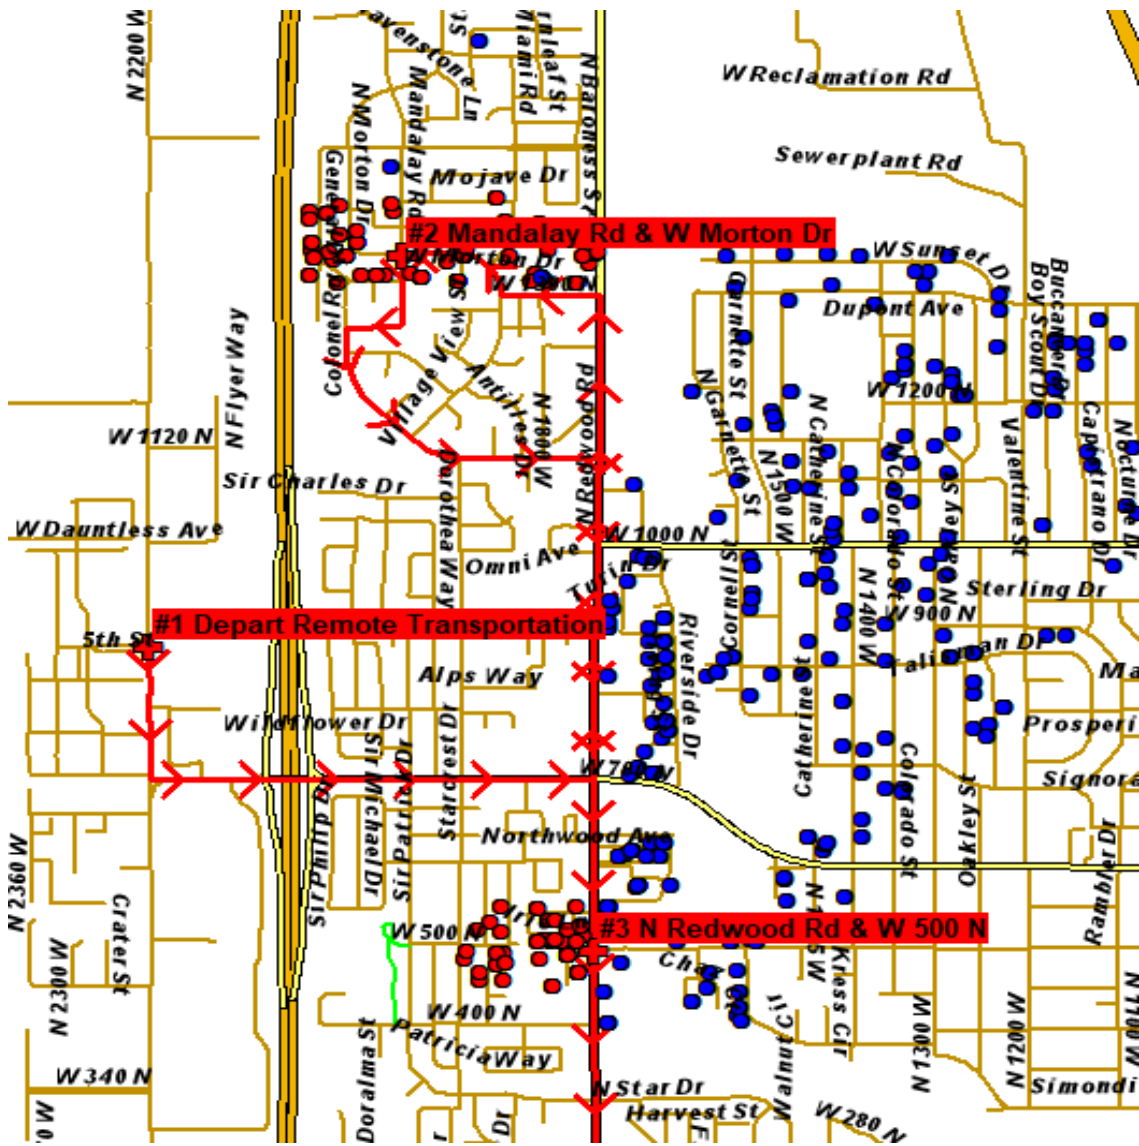

ROUTE 527

STOPS	AM TIME	PM TIME
12TH AVE & F ST	8:05	3:53
13TH AVE & I ST	8:07	3:51
18TH AVE & HILLTOP RD	8:10	3:48
18TH AVE & LITTLE VALLEY RD	8:12	3:46
TERRACE HILLS DR & NORTHCLIFFE DR	8:13	3:45
11TH AVE & M ST	8:16	3:43
12TH AVE & I ST	8:17	3:39
7TH AVE & I ST	8:21	3:36

ROUTE 528

STOPS	AM TIME	PM TIME
N MORTON DR & W QUARTER HORSE AVE	8:11	3:40
W RED ANGUS DR & CORRAL LN	8:14	3:43

ROUTE 529

STOPS	AM TIME	PM TIME
N 2200 W & W 3130 N	7:58	3:57
W 800 N & STARCREST DR	8:12	3:37
SIR CHARLES DR & STARCREST DR	8:17	3:42

ROUTE 530

STOPS	AM TIME	PM TIME
W 400 N & N NEW STAR DR	8:13	3:44
W 600 N & STARCREST DR	8:16	3:41
N MORTON DR & W 700 N	8:18	3:37

ROUTE 531

STOPS	AM TIME	PM TIME
NEW STAR DR & W NORTH STAR DR	8:15	3:39
N MORTON DR & W 400 N	8:18	3:37
N REDWOOD RD & GERTIE AVE	8:21	3:41
233 N REDWOOD RD (DISTRICT NORTH APARTMENTS)		

ROUTE 532

STOPS	AM TIME	PM TIME
MANDALAY RD & W MORTON	8:09	3:45
N REDWOOD RD & W 500 N	8:19	3:37

ROUTE 533

STOPS

AM TIME PM TIME

N 1800 W & W 1100 N	8:13	3:36
W SERGEANT DR & COLONEL RD	8:14	3:37
N MORTON DR & W SERGEANT DR	8:16	3:40
W 1300 N & N MORTON DR	8:18	3:42