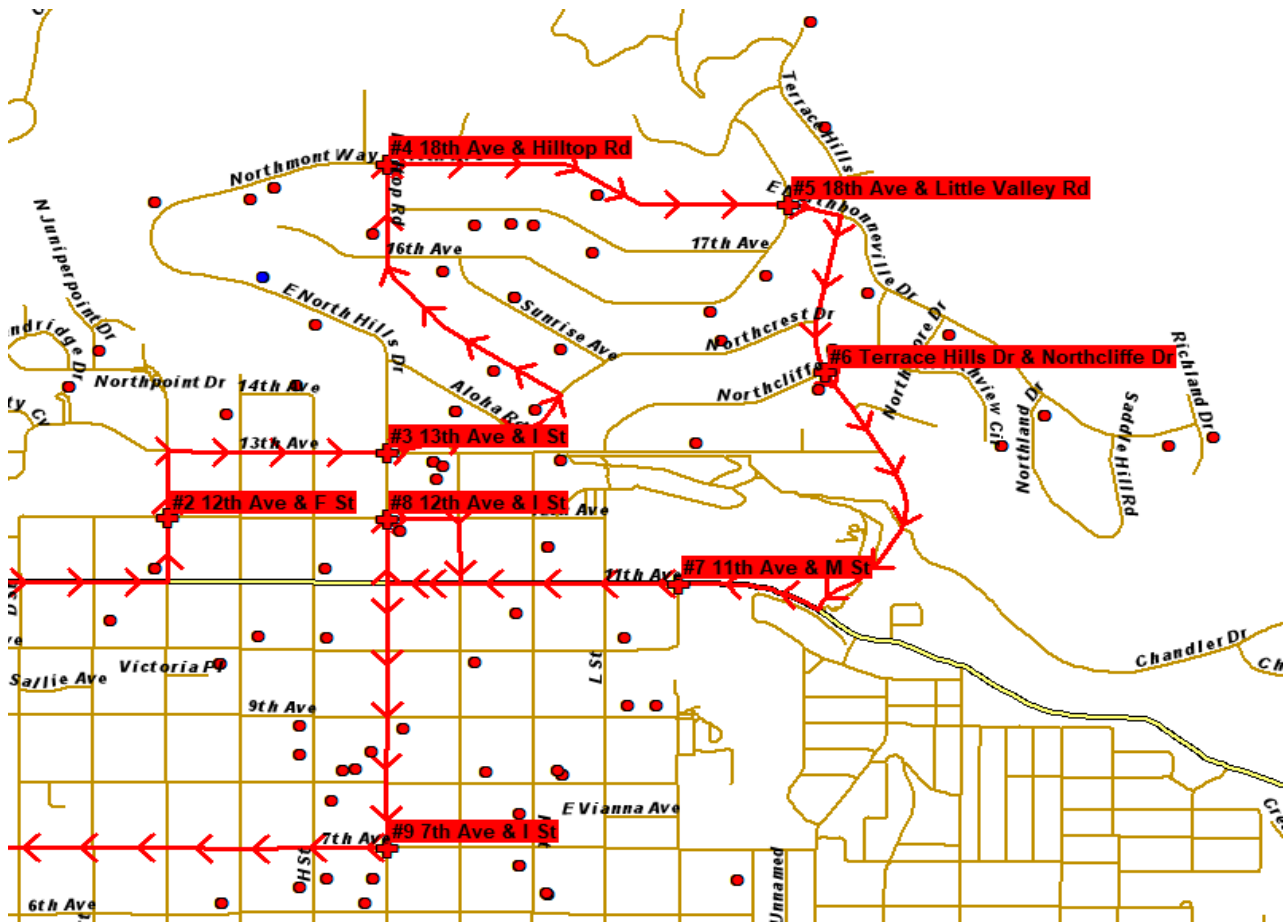

ROUTE 526

STOPS	AM TIME	PM TIME
3RD AVE & K ST	8:04	3:35
3RD AVE & P ST	8:07	3:37
3RD AVE & S ST	8:09	3:39
1235 E 2ND AVE	8:11	3:40
ALTA ST & FEDERAL HEIGHTS DR	8:13	3:43
N VIRGINIA ST & CHANDLER DR	8:16	3:46
CHANDLER DR & CAMBRIDGE	8:17	3:47

ROUTE 527

STOPS	AM TIME	PM TIME
12TH AVE & F ST	8:05	3:53
13TH AVE & I ST	8:07	3:51
18TH AVE & HILLTOP RD	8:10	3:48
18TH AVE & LITTLE VALLEY RD	8:12	3:46
TERRACE HILLS DR & NORTHCLIFFE DR	8:13	3:45
11TH AVE & M ST	8:16	3:43
12TH AVE & I ST	8:17	3:39
7TH AVE & I ST	8:21	3:36

ROUTE 528

STOPS	AM TIME	PM TIME
N MORTON DR & W QUARTER HORSE AVE	8:11	3:40
W RED ANGUS DR & CORRAL LN	8:14	3:43

ROUTE 529

STOPS	AM TIME	PM TIME
N 2200 W & W 3130 N	7:58	3:57
W 800 N & STARCREST DR	8:12	3:37
SIR CHARLES DR & STARCREST DR	8:17	3:42

ROUTE 530

STOPS	AM TIME	PM TIME
W 400 N & N NEW STAR DR	8:13	3:44
W 600 N & STARCREST DR	8:16	3:41
N MORTON DR & W 700 N	8:18	3:37

ROUTE 531

STOPS	AM TIME	PM TIME
NEW STAR DR & W NORTH STAR DR	8:15	3:39
N MORTON DR & W 400 N	8:18	3:37
N REDWOOD RD & GERTIE AVE	8:21	3:41
233 N REDWOOD RD (DISTRICT NORTH APARTMENTS)		