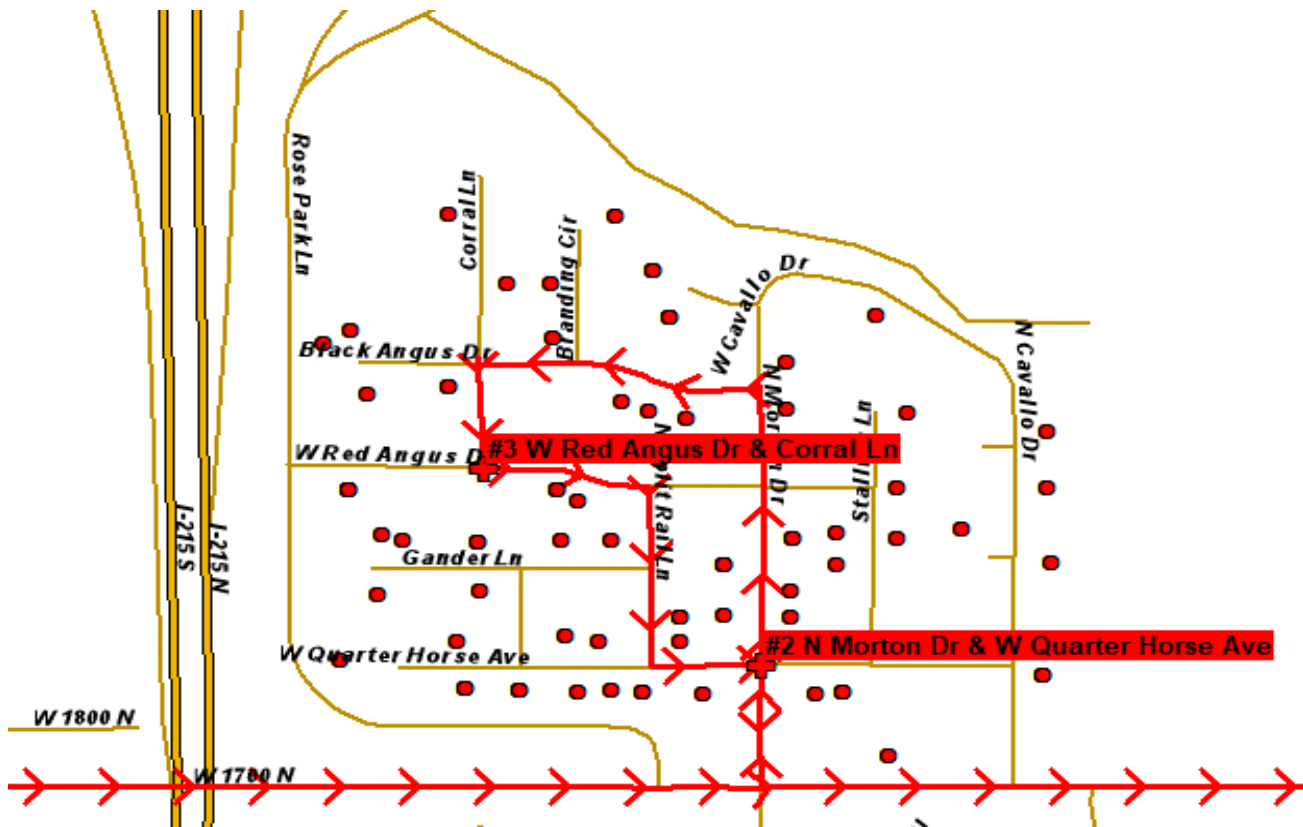

ROUTE 526

STOPS	AM TIME	PM TIME
3RD AVE & K ST	8:04	3:35
3RD AVE & P ST	8:07	3:37
3RD AVE & S ST	8:09	3:39
1235 E 2ND AVE	8:11	3:40
ALTA ST & FEDERAL HEIGHTS DR	8:13	3:43
N VIRGINIA ST & CHANDLER DR	8:16	3:46
CHANDLER DR & CAMBRIDGE	8:17	3:47

ROUTE 527

STOPS	AM TIME	PM TIME
12TH AVE & F ST	8:05	3:53
13TH AVE & I ST	8:07	3:51
18TH AVE & HILLTOP RD	8:10	3:48
18TH AVE & LITTLE VALLEY RD	8:12	3:46
TERRACE HILLS DR & NORTHCLIFFE DR	8:13	3:45
11TH AVE & M ST	8:16	3:43
12TH AVE & I ST	8:17	3:39
7TH AVE & I ST	8:21	3:36

ROUTE 528

STOPS	AM TIME	PM TIME
N MORTON DR & W QUARTER HORSE AVE	8:11	3:40
W RED ANGUS DR & CORRAL LN	8:14	3:43

ROUTE 529

STOPS	AM TIME	PM TIME
N 2200 W & W 3130 N	7:58	3:57
W 800 N & STARCREST DR	8:12	3:37
SIR CHARLES DR & STARCREST DR	8:17	3:42

ROUTE 530

STOPS	AM TIME	PM TIME
W 400 N & N NEW STAR DR	8:13	3:44
W 600 N & STARCREST DR	8:16	3:41
N MORTON DR & W 700 N	8:18	3:37

ROUTE 531

STOPS	AM TIME	PM TIME
NEW STAR DR & W NORTH STAR DR	8:15	3:39
N MORTON DR & W 400 N	8:18	3:37
N REDWOOD RD & GERTIE AVE	8:21	3:41
233 N REDWOOD RD (DISTRICT NORTH APARTMENTS)		