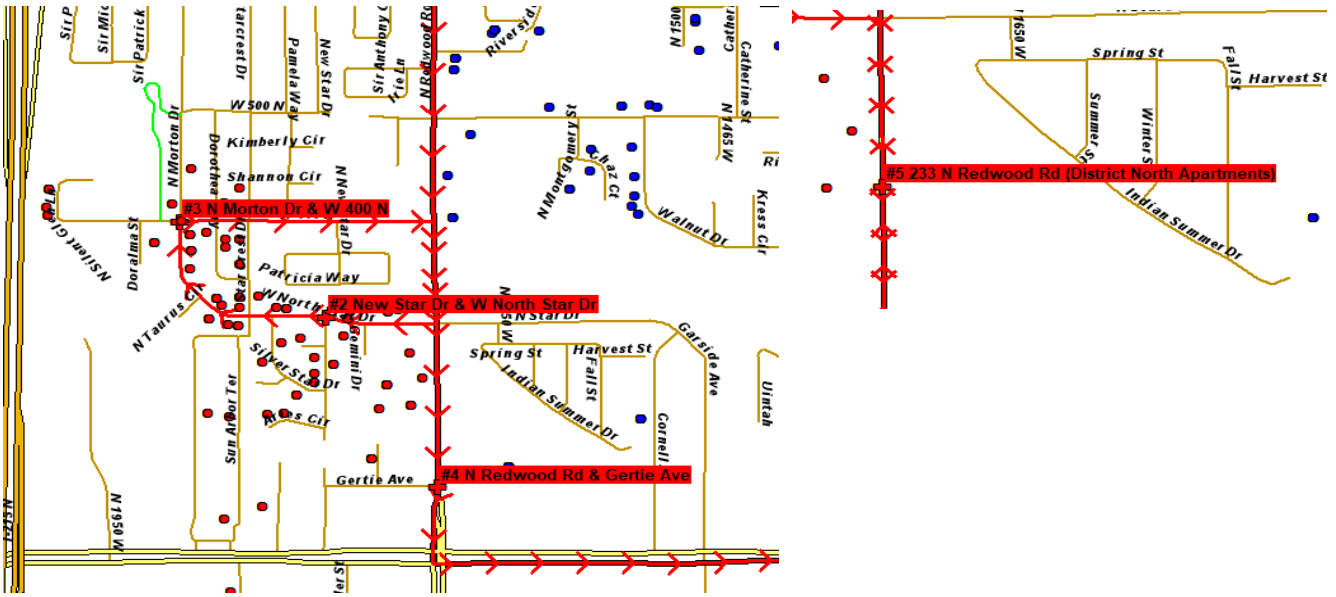

ROUTE 527

STOPS	AM TIME	PM TIME
12TH AVE & F ST	8:05	3:53
13TH AVE & I ST	8:07	3:51
18TH AVE & HILLTOP RD	8:10	3:48
18TH AVE & LITTLE VALLEY RD	8:12	3:46
TERRACE HILLS DR & NORTHCLIFFE DR	8:13	3:45
11TH AVE & M ST	8:16	3:43
12TH AVE & I ST	8:17	3:39
7TH AVE & I ST	8:21	3:36

ROUTE 528

STOPS	AM TIME	PM TIME
N MORTON DR & W QUARTER HORSE AVE	8:11	3:40
W RED ANGUS DR & CORRAL LN	8:14	3:43

ROUTE 529

STOPS	AM TIME	PM TIME
N 2200 W & W 3130 N	7:58	3:57
W 800 N & STARCREST DR	8:12	3:37
SIR CHARLES DR & STARCREST DR	8:17	3:42

ROUTE 530

STOPS	AM TIME	PM TIME
W 400 N & N NEW STAR DR	8:13	3:44
W 600 N & STARCREST DR	8:16	3:41
N MORTON DR & W 700 N	8:18	3:37

ROUTE 531

STOPS	AM TIME	PM TIME
NEW STAR DR & W NORTH STAR DR	8:15	3:39
N MORTON DR & W 400 N	8:18	3:37
N REDWOOD RD & GERTIE AVE	8:21	3:41
233 N REDWOOD RD (DISTRICT NORTH APARTMENTS)		

ROUTE 532

STOPS	AM TIME	PM TIME
MANDALAY RD & W MORTON	8:09	3:45
N REDWOOD RD & W 500 N	8:19	3:37

ROUTE 533

STOPS

AM TIME PM TIME

N 1800 W & W 1100 N	8:13	3:36
W SERGEANT DR & COLONEL RD	8:14	3:37
N MORTON DR & W SERGEANT DR	8:16	3:40
W 1300 N & N MORTON DR	8:18	3:42