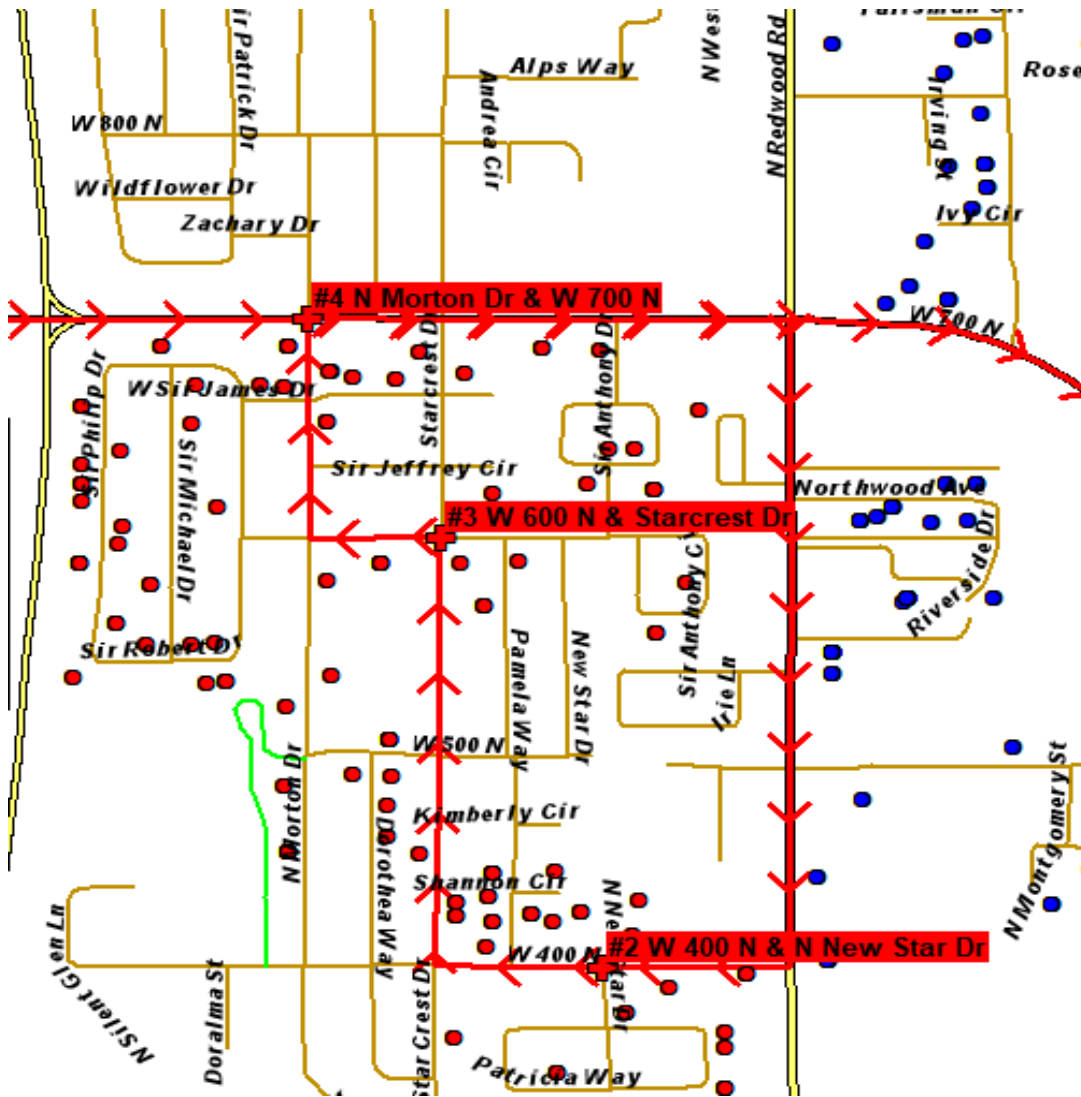

ROUTE 526

STOPS	AM TIME	PM TIME
3RD AVE & K ST	8:04	3:35
3RD AVE & P ST	8:07	3:37
3RD AVE & S ST	8:09	3:39
1235 E 2ND AVE	8:11	3:40
ALTA ST & FEDERAL HEIGHTS DR	8:13	3:43
N VIRGINIA ST & CHANDLER DR	8:16	3:46
CHANDLER DR & CAMBRIDGE	8:17	3:47

ROUTE 527

STOPS	AM TIME	PM TIME
12TH AVE & F ST	8:05	3:53
13TH AVE & I ST	8:07	3:51
18TH AVE & HILLTOP RD	8:10	3:48
18TH AVE & LITTLE VALLEY RD	8:12	3:46
TERRACE HILLS DR & NORTHCLIFFE DR	8:13	3:45
11TH AVE & M ST	8:16	3:43
12TH AVE & I ST	8:17	3:39
7TH AVE & I ST	8:21	3:36

ROUTE 528

STOPS	AM TIME	PM TIME
N MORTON DR & W QUARTER HORSE AVE	8:11	3:40
W RED ANGUS DR & CORRAL LN	8:14	3:43

ROUTE 529

STOPS	AM TIME	PM TIME
N 2200 W & W 3130 N	7:58	3:57
W 800 N & STARCREST DR	8:12	3:37
SIR CHARLES DR & STARCREST DR	8:17	3:42

ROUTE 530

STOPS	AM TIME	PM TIME
W 400 N & N NEW STAR DR	8:13	3:44
W 600 N & STARCREST DR	8:16	3:41
N MORTON DR & W 700 N	8:18	3:37

ROUTE 531

STOPS	AM TIME	PM TIME
NEW STAR DR & W NORTH STAR DR	8:15	3:39
N MORTON DR & W 400 N	8:18	3:37
N REDWOOD RD & GERTIE AVE	8:21	3:41
233 N REDWOOD RD (DISTRICT NORTH APARTMENTS)		