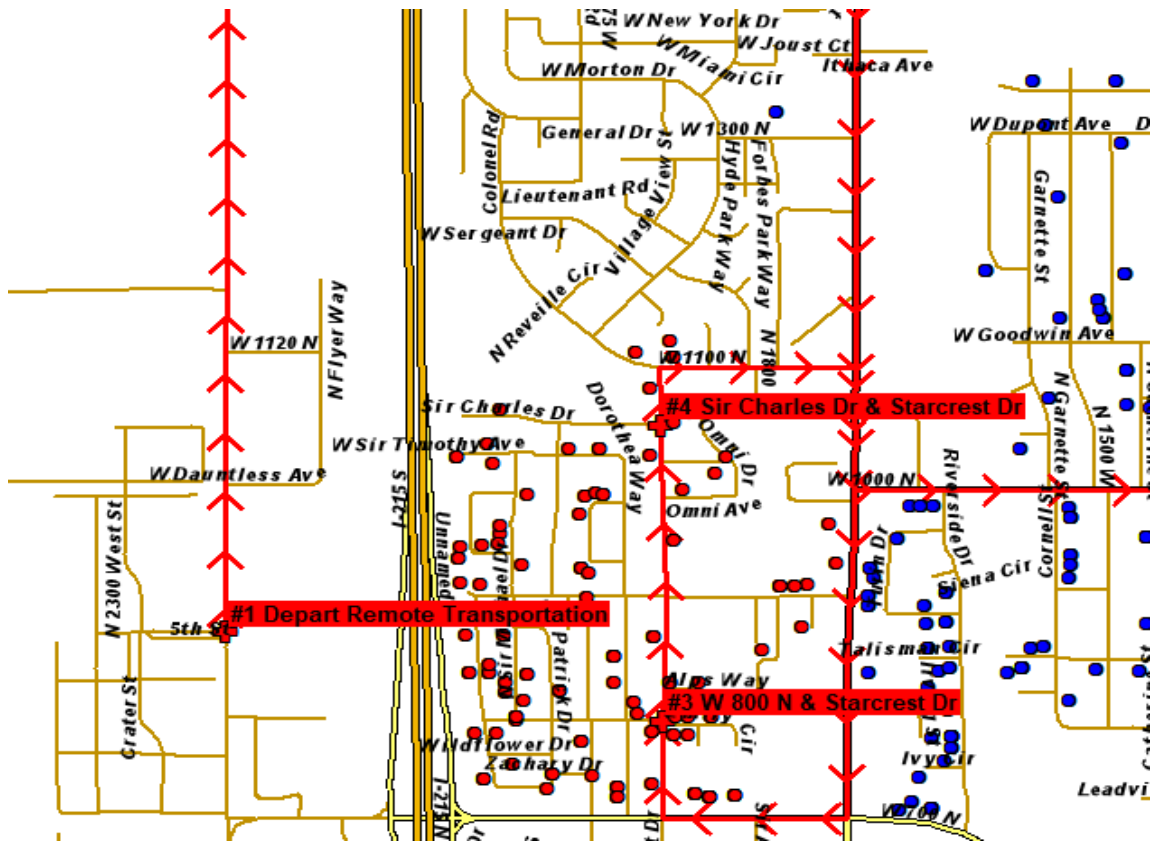

ROUTE 526

STOPS	AM TIME	PM TIME
3RD AVE & K ST	8:04	3:35
3RD AVE & P ST	8:07	3:37
3RD AVE & S ST	8:09	3:39
1235 E 2ND AVE	8:11	3:40
ALTA ST & FEDERAL HEIGHTS DR	8:13	3:43
N VIRGINIA ST & CHANDLER DR	8:16	3:46
CHANDLER DR & CAMBRIDGE	8:17	3:47

ROUTE 527

STOPS	AM TIME	PM TIME
12TH AVE & F ST	8:05	3:53
13TH AVE & I ST	8:07	3:51
18TH AVE & HILLTOP RD	8:10	3:48
18TH AVE & LITTLE VALLEY RD	8:12	3:46
TERRACE HILLS DR & NORTHCLIFFE DR	8:13	3:45
11TH AVE & M ST	8:16	3:43
12TH AVE & I ST	8:17	3:39
7TH AVE & I ST	8:21	3:36

ROUTE 528

STOPS	AM TIME	PM TIME
N MORTON DR & W QUARTER HORSE AVE	8:11	3:40
W RED ANGUS DR & CORRAL LN	8:14	3:43

ROUTE 529

STOPS	AM TIME	PM TIME
N 2200 W & W 3130 N	7:58	3:57
W 800 N & STARCREST DR	8:12	3:37
SIR CHARLES DR & STARCREST DR	8:17	3:42

ROUTE 530

STOPS	AM TIME	PM TIME
W 400 N & N NEW STAR DR	8:13	3:44
W 600 N & STARCREST DR	8:16	3:41
N MORTON DR & W 700 N	8:18	3:37

ROUTE 531

STOPS	AM TIME	PM TIME
NEW STAR DR & W NORTH STAR DR	8:15	3:39
N MORTON DR & W 400 N	8:18	3:37
N REDWOOD RD & GERTIE AVE	8:21	3:41
233 N REDWOOD RD (DISTRICT NORTH APARTMENTS)		