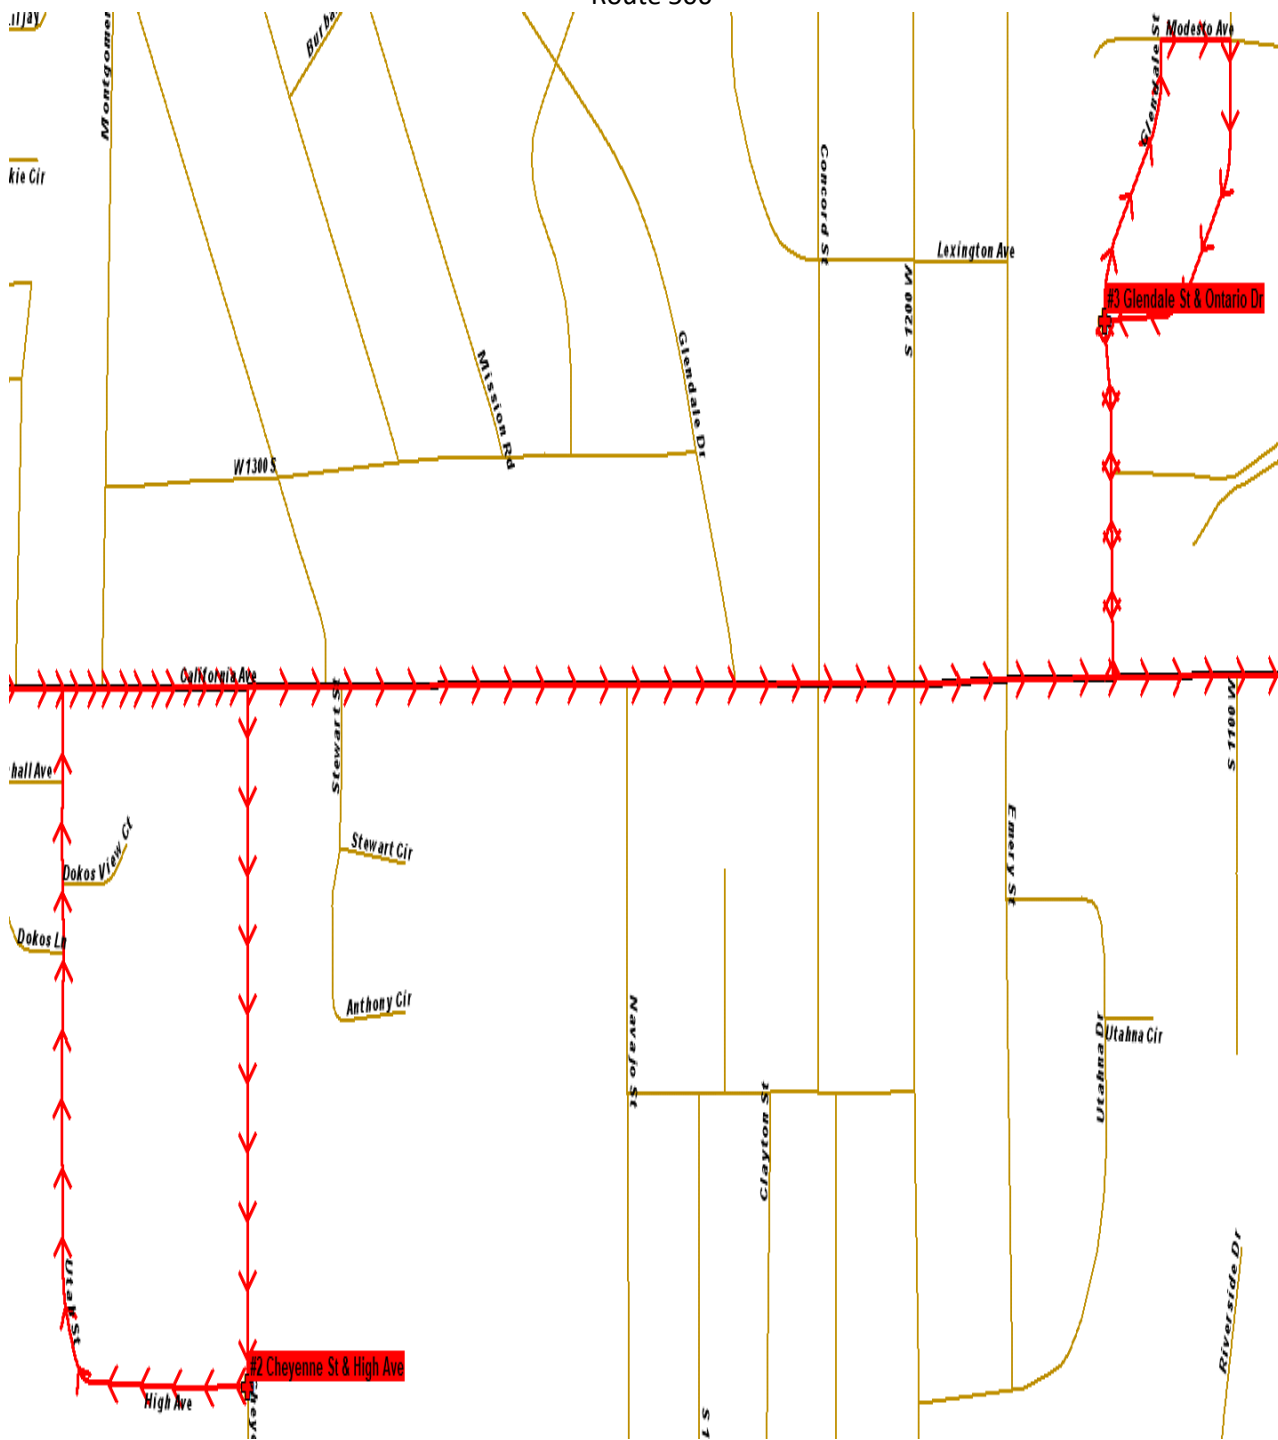

ROUTE 501

STOP	AM	PM
Emery St & 800 S	8:11	3:38
1000 W & 500 S	8:15	3:42

ROUTE 502

STOP	AM	PM
Emery St & Mead Ave	8:10	3:40
Emery St & Illinois Ave	8:13	3:42

ROUTE 503

STOP	AM	PM
Glendale Dr & 1300 S	8:13	3:42
Navajo St & Illinois Ave	8:15	3:39

Route 504

ROUTE 504

STOP	AM	PM
Cheyenne St & 600 S	8:13	3:43
Cheyenne St & 700 S	8:14	3:40

Route 505

ROUTE 505

STOP	AM	PM
300 S & Navajo St	8:12	3:41
Adam Galvez St (300 S) & Glendale St	8:15	3:39

Route 506

ROUTE 506

STOP	AM	PM
Cheyenne St & High Ave	8:08	3:46
Glendale St & Ontario Dr	8:15	3:41

ROUTE 507

STOP	AM	PM
1700 S & Prospect St	8:03	3:43

ROUTE 508

STOP	AM	PM
Indiana Ave & 1500 W	8:14	3:39
Indiana Ave & 1200 W	8:17	3:37

Route 509

ROUTE 509

STOP	AM	PM
1601 W 400 S (Four Seasons Village Condos)	8:07	3:45
Concord St & Poplar Grove Blvd	8:09	3:48
Montgomery St & 500 S	8:13	3:43

Route 510

ROUTE 510

STOP	AM	PM
500 S & Concord St	8:12	3:41
Navajo St & Arapahoe Ave	8:16	3:39