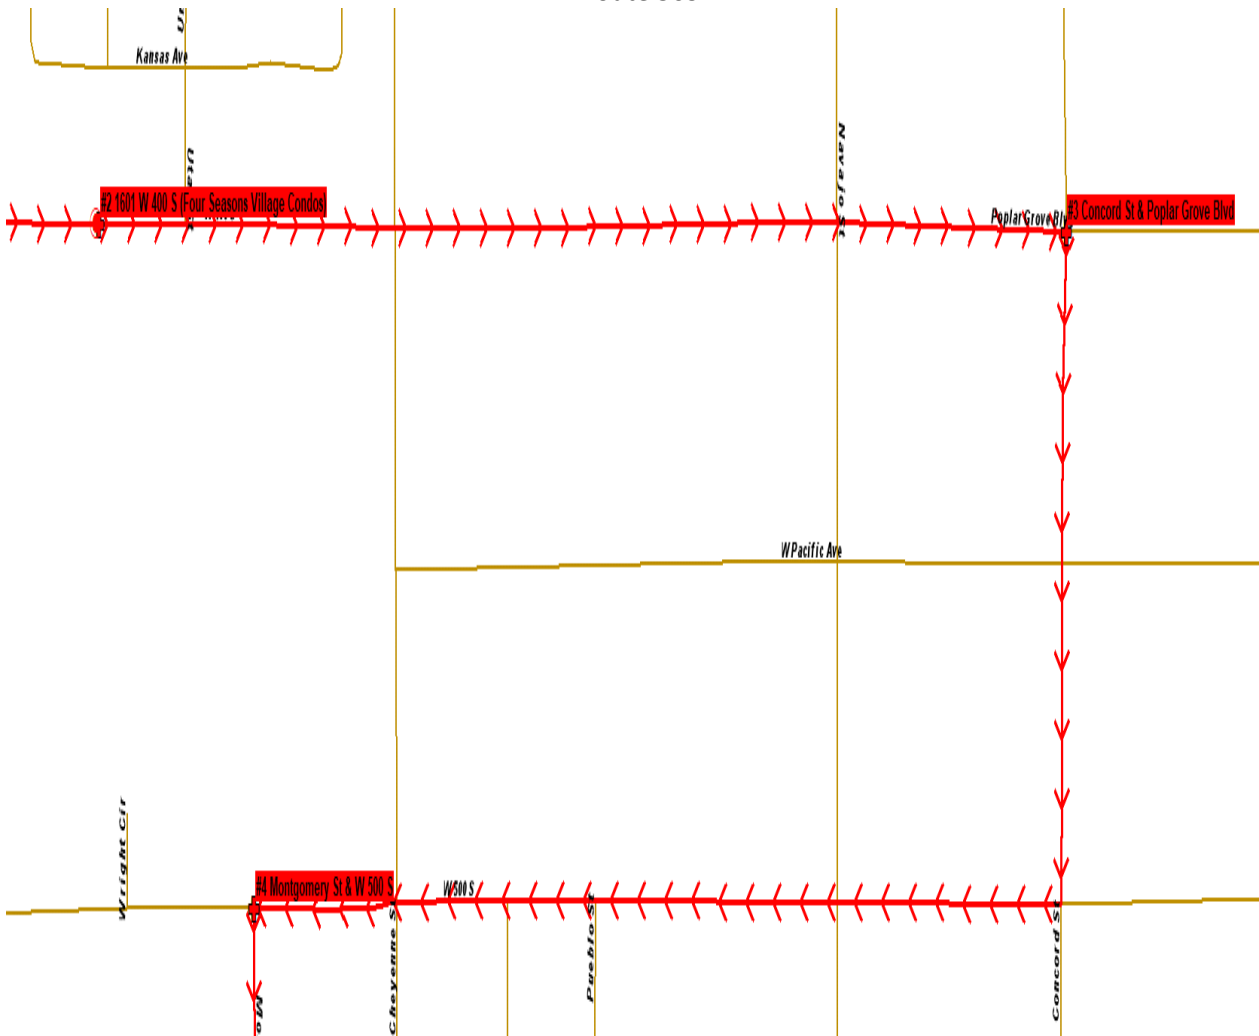

ROUTE 501

STOP	AM	PM
Emery St & 800 S	8:11	3:38
1000 W & 500 S	8:15	3:42

ROUTE 502

STOP	AM	PM
Emery St & Mead Ave	8:10	3:40
Emery St & Illinois Ave	8:13	3:42

ROUTE 503

STOP	AM	PM
Glendale Dr & 1300 S	8:13	3:42
Navajo St & Illinois Ave	8:15	3:39

Route 504

ROUTE 504

STOP	AM	PM
Cheyenne St & 600 S	8:13	3:43
Cheyenne St & 700 S	8:14	3:40

Route 505

ROUTE 505

STOP	AM	PM
300 S & Navajo St	8:12	3:41
Adam Galvez St (300 S) & Glendale St	8:15	3:39

Route 506

ROUTE 506

STOP	AM	PM
Cheyenne St & High Ave	8:08	3:46
Glendale St & Ontario Dr	8:15	3:41

ROUTE 507

STOP	AM	PM
1700 S & Prospect St	8:03	3:43

ROUTE 508

STOP	AM	PM
Indiana Ave & 1500 W	8:14	3:39
Indiana Ave & 1200 W	8:17	3:37

Route 509

ROUTE 509

STOP	AM	PM
1601 W 400 S (Four Seasons Village Condos)	8:07	3:45
Concord St & Poplar Grove Blvd	8:09	3:48
Montgomery St & 500 S	8:13	3:43

Route 510

ROUTE 510

STOP	AM	PM
500 S & Concord St	8:12	3:41
Navajo St & Arapahoe Ave	8:16	3:39