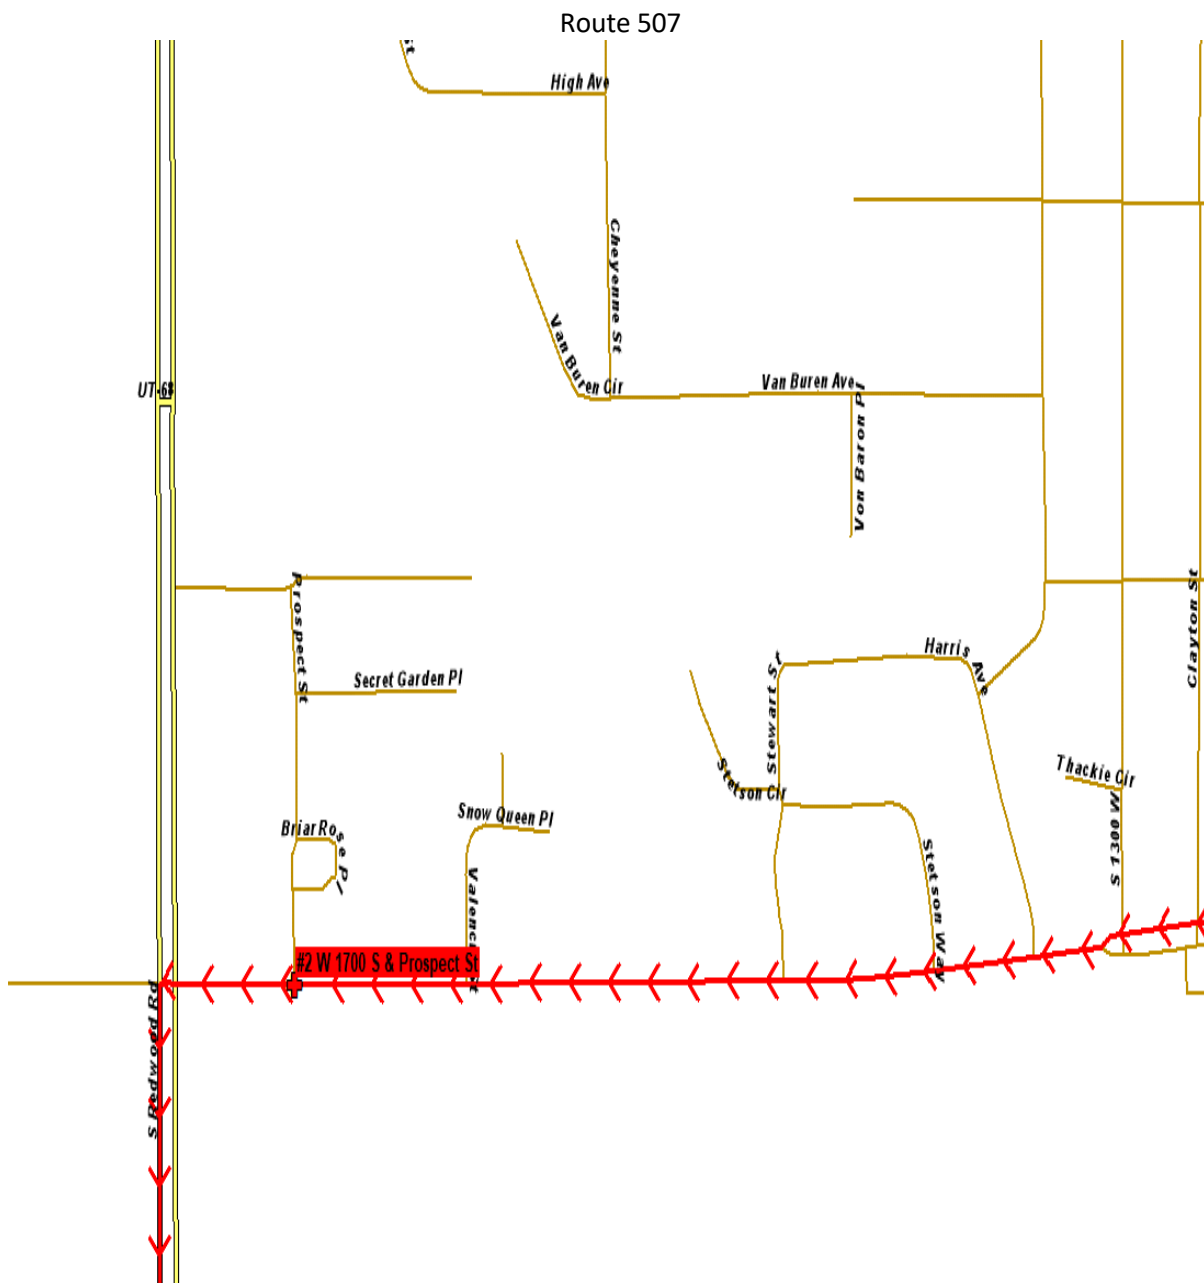

ROUTE 501

STOP	AM	PM
Emery St & 800 S	8:11	3:38
1000 W & 500 S	8:15	3:42

ROUTE 502

STOP	AM	PM
Emery St & Mead Ave	8:10	3:40
Emery St & Illinois Ave	8:13	3:42

ROUTE 503

STOP	AM	PM
Glendale Dr & 1300 S	8:13	3:42
Navajo St & Illinois Ave	8:15	3:39

Route 504

ROUTE 504

STOP	AM	PM
Cheyenne St & 600 S	8:13	3:43
Cheyenne St & 700 S	8:14	3:40

Route 505

ROUTE 505

STOP	AM	PM
300 S & Navajo St	8:12	3:41
Adam Galvez St (300 S) & Glendale St	8:15	3:39

Route 506

ROUTE 506

STOP	AM	PM
Cheyenne St & High Ave	8:08	3:46
Glendale St & Ontario Dr	8:15	3:41

ROUTE 507

STOP	AM	PM
1700 S & Prospect St	8:03	3:43

ROUTE 508

STOP	AM	PM
Indiana Ave & 1500 W	8:14	3:39
Indiana Ave & 1200 W	8:17	3:37

Route 509

ROUTE 509

STOP	AM	PM
1601 W 400 S (Four Seasons Village Condos)	8:07	3:45
Concord St & Poplar Grove Blvd	8:09	3:48
Montgomery St & 500 S	8:13	3:43

Route 510

ROUTE 510

STOP	AM	PM
500 S & Concord St	8:12	3:41
Navajo St & Arapahoe Ave	8:16	3:39