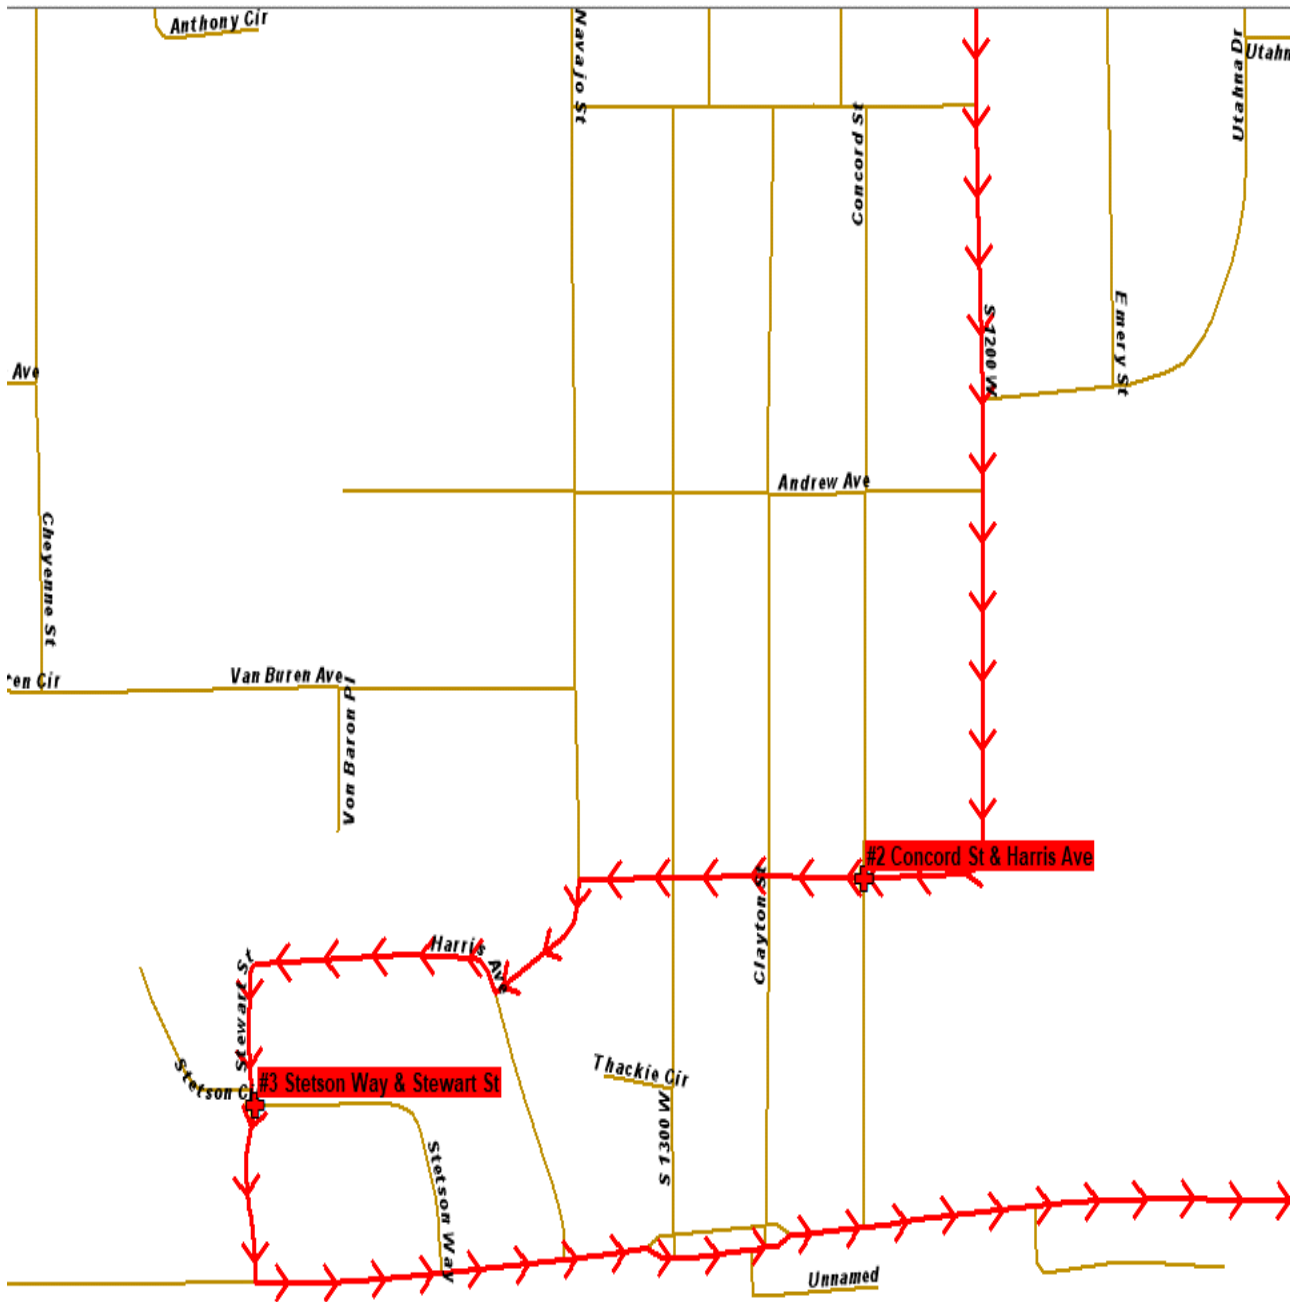

ROUTE 506

STOP	AM	PM
Cheyenne St & High Ave	8:08	3:46
Glendale St & Ontario Dr	8:15	3:41

ROUTE 507

STOP	AM	PM
1700 S & Prospect St	8:03	3:43

ROUTE 508

STOP	AM	PM
Indiana Ave & 1500 W	8:14	3:39
Indiana Ave & 1200 W	8:17	3:37

Route 509

ROUTE 509

STOP	AM	PM
1601 W 400 S (Four Seasons Village Condos)	8:07	3:45
Concord St & Poplar Grove Blvd	8:09	3:48
Montgomery St & 500 S	8:13	3:43

Route 510

ROUTE 510

STOP	AM	PM
500 S & Concord St	8:12	3:41
Navajo St & Arapahoe Ave	8:16	3:39

Route 511

ROUTE 511

STOP	AM	PM
Burbank Ave & Redwood Dr	8:05	3:42
Glendale Cir & Glendale Dr	8:07	3:44
Montgomery St & 1300 S	8:09	3:46
Frankie Cir & Prospect St	8:12	3:48

Route 512

ROUTE 512

STOP	AM	PM
Concord St & Harris Ave	8:09	3:41
Stetson Way & Stewart St	8:12	3:44

ROUTE 513

STOP	AM	PM
Foss St & 200 S	8:12	3:42
Utah St & 400 S (Sherwood Forest Mobile Homes)	8:13	3:46

Route 514

ROUTE 514

STOP	AM	PM
Glenrose Dr & Cheyenne St	8:05	3:52
American Ave & 1400 W	8:07	3:51
200 S & 1000 W	8:14	3:43
200 S & 500 W	8:17	3:40
322 E Broadway St - YWCA	8:22	3:33