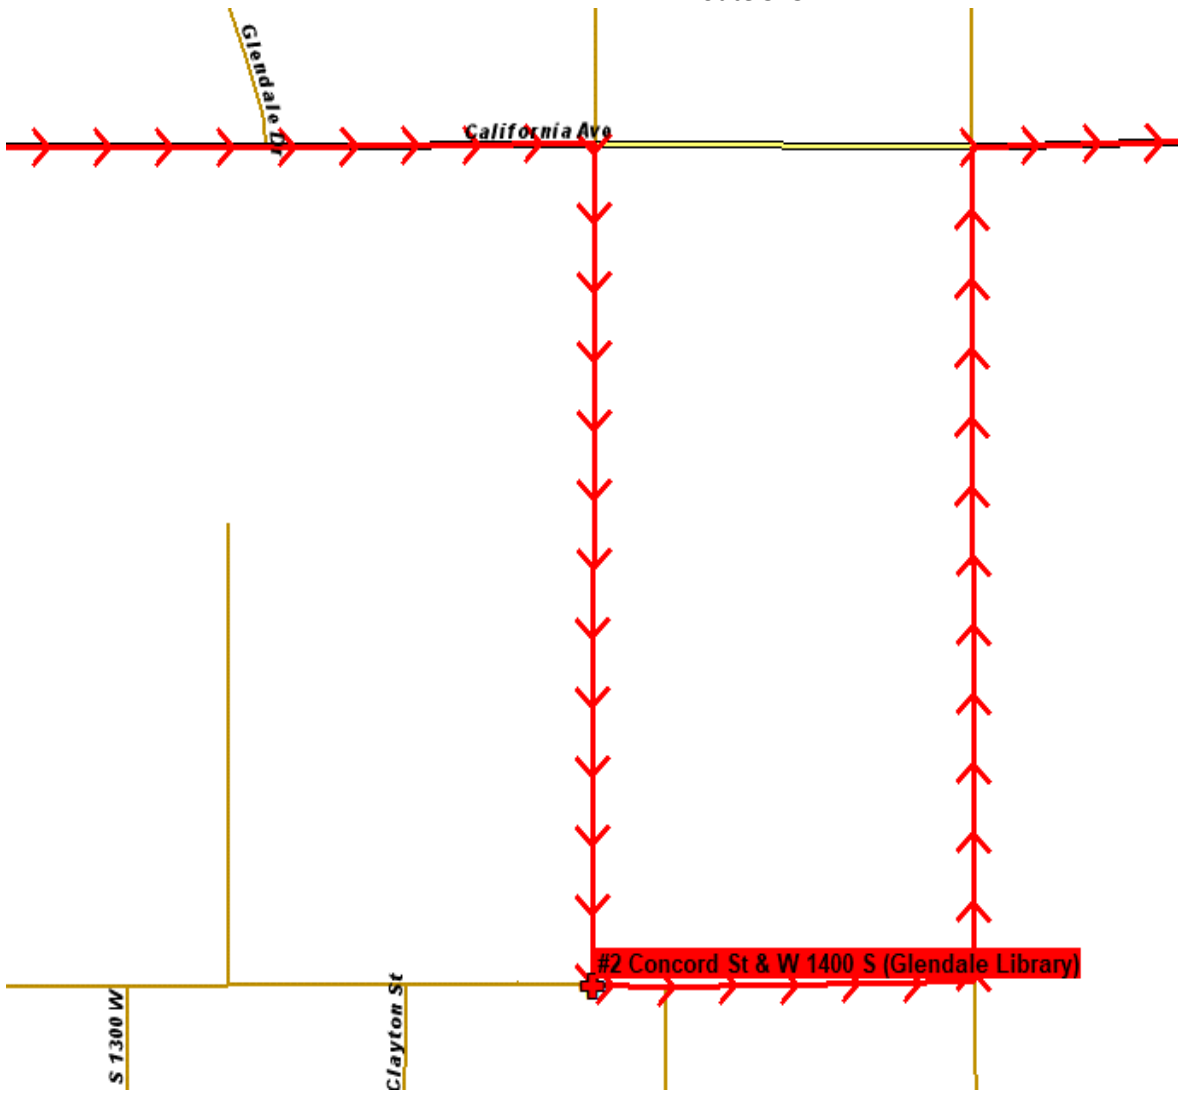

Route 515

ROUTE 515

STOP	AM	PM
Concord St & 1400 W (Glendale Library)	8:13	3:39