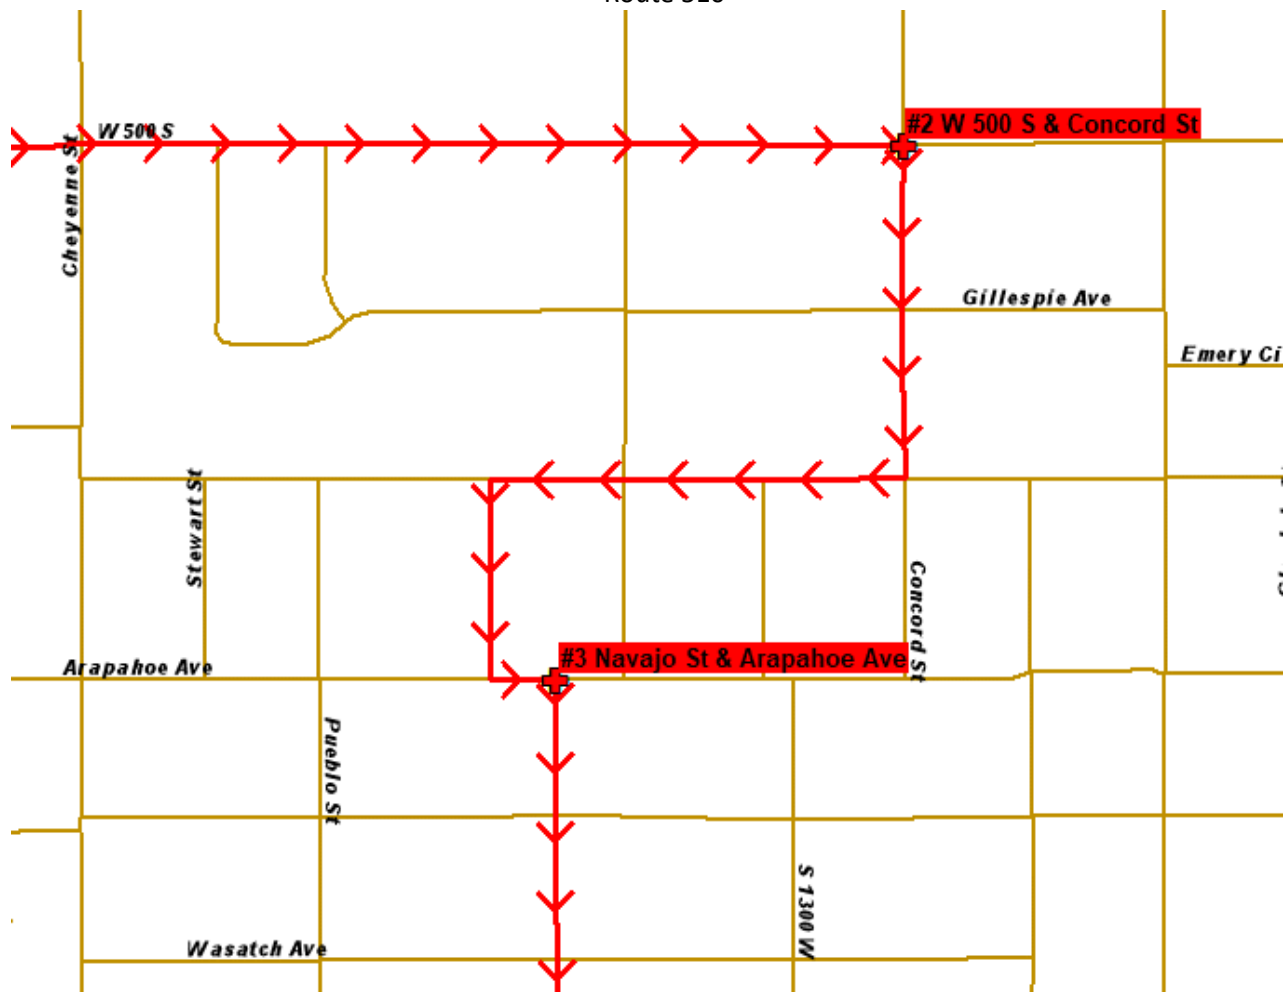

ROUTE 501

STOP	AM	PM
Emery St & 800 S	8:11	3:38
1000 W & 500 S	8:15	3:42

ROUTE 502

STOP	AM	PM
Emery St & Mead Ave	8:10	3:40
Emery St & Illinois Ave	8:13	3:42

ROUTE 503

STOP	AM	PM
Glendale Dr & 1300 S	8:13	3:42
Navajo St & Illinois Ave	8:15	3:39

Route 504

ROUTE 504

STOP	AM	PM
Cheyenne St & 600 S	8:13	3:43
Cheyenne St & 700 S	8:14	3:40

Route 505

ROUTE 505

STOP	AM	PM
300 S & Navajo St	8:12	3:41
Adam Galvez St (300 S) & Glendale St	8:15	3:39

Route 506

ROUTE 506

STOP	AM	PM
Cheyenne St & High Ave	8:08	3:46
Glendale St & Ontario Dr	8:15	3:41

ROUTE 507

STOP	AM	PM
1700 S & Prospect St	8:03	3:43

ROUTE 508

STOP	AM	PM
Indiana Ave & 1500 W	8:14	3:39
Indiana Ave & 1200 W	8:17	3:37

Route 509

ROUTE 509

STOP	AM	PM
1601 W 400 S (Four Seasons Village Condos)	8:07	3:45
Concord St & Poplar Grove Blvd	8:09	3:48
Montgomery St & 500 S	8:13	3:43

Route 510

ROUTE 510

STOP	AM	PM
500 S & Concord St	8:12	3:41
Navajo St & Arapahoe Ave	8:16	3:39