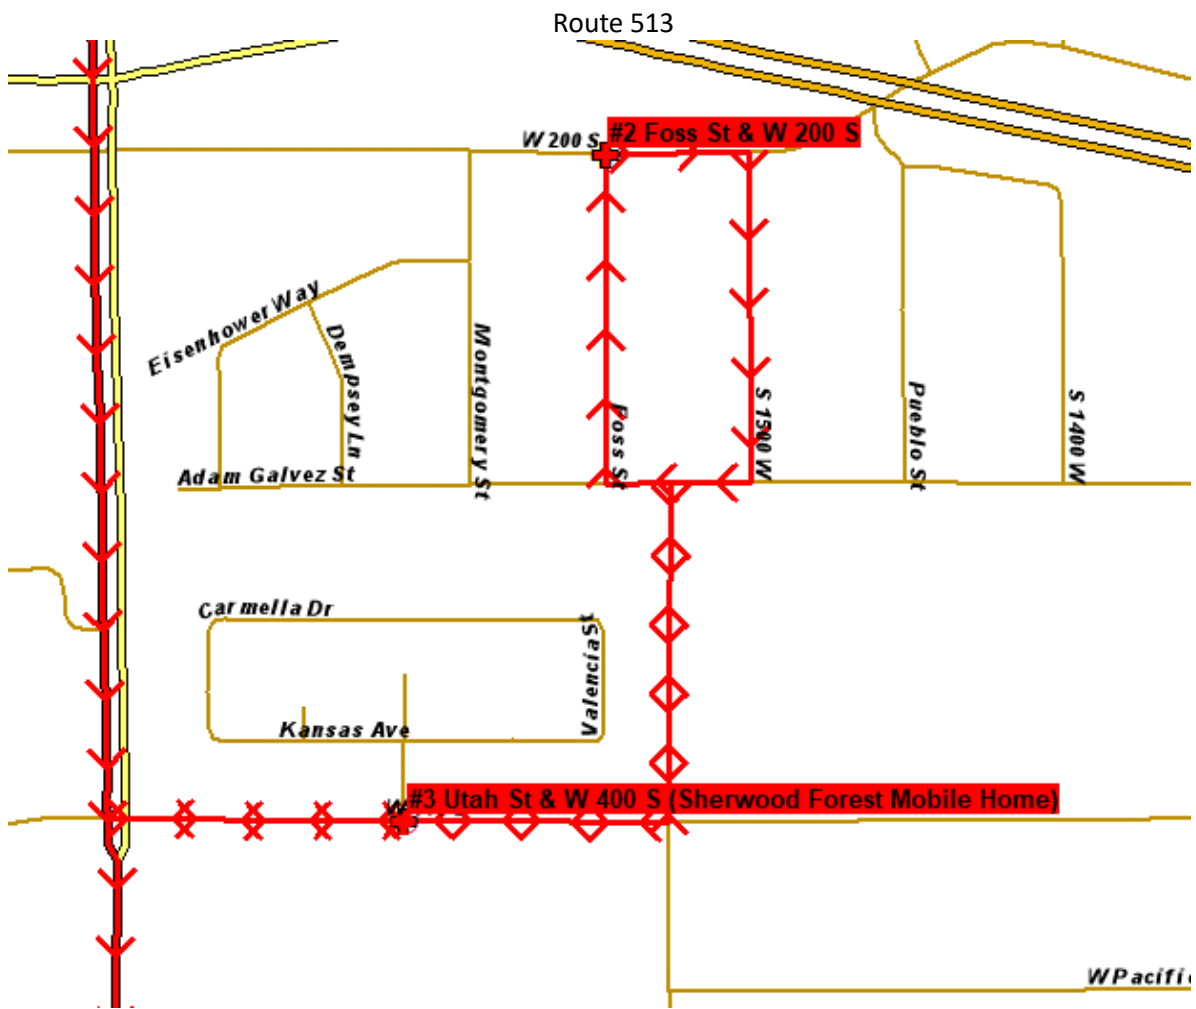

ROUTE 501

STOP	AM	PM
Emery St & 800 S	8:11	3:38
1000 W & 500 S	8:15	3:42

ROUTE 502

STOP	AM	PM
Emery St & Mead Ave	8:10	3:40
Emery St & Illinois Ave	8:13	3:42

ROUTE 503

STOP	AM	PM
Glendale Dr & 1300 S	8:13	3:42
Navajo St & Illinois Ave	8:15	3:39

ROUTE 506

STOP	AM	PM
Cheyenne St & High Ave	8:08	3:46
Glendale St & Ontario Dr	8:15	3:41

ROUTE 507

STOP	AM	PM
1700 S & Prospect St	8:03	3:43

ROUTE 508

STOP	AM	PM
Indiana Ave & 1500 W	8:14	3:39
Indiana Ave & 1200 W	8:17	3:37

Route 511

ROUTE 511

STOP	AM	PM
Burbank Ave & Redwood Dr	8:05	3:42
Glendale Cir & Glendale Dr	8:07	3:44
Montgomery St & 1300 S	8:09	3:46
Frankie Cir & Prospect St	8:12	3:48

Route 512

ROUTE 512

STOP	AM	PM
Concord St & Harris Ave	8:09	3:41
Stetson Way & Stewart St	8:12	3:44

ROUTE 513

STOP	AM	PM
Foss St & 200 S	8:12	3:42
Utah St & 400 S (Sherwood Forest Mobile Homes)	8:13	3:46

Route 514

ROUTE 514

STOP	AM	PM
Glenrose Dr & Cheyenne St	8:05	3:52
American Ave & 1400 W	8:07	3:51
200 S & 1000 W	8:14	3:43
200 S & 500 W	8:17	3:40
322 E Broadway St - YWCA	8:22	3:33