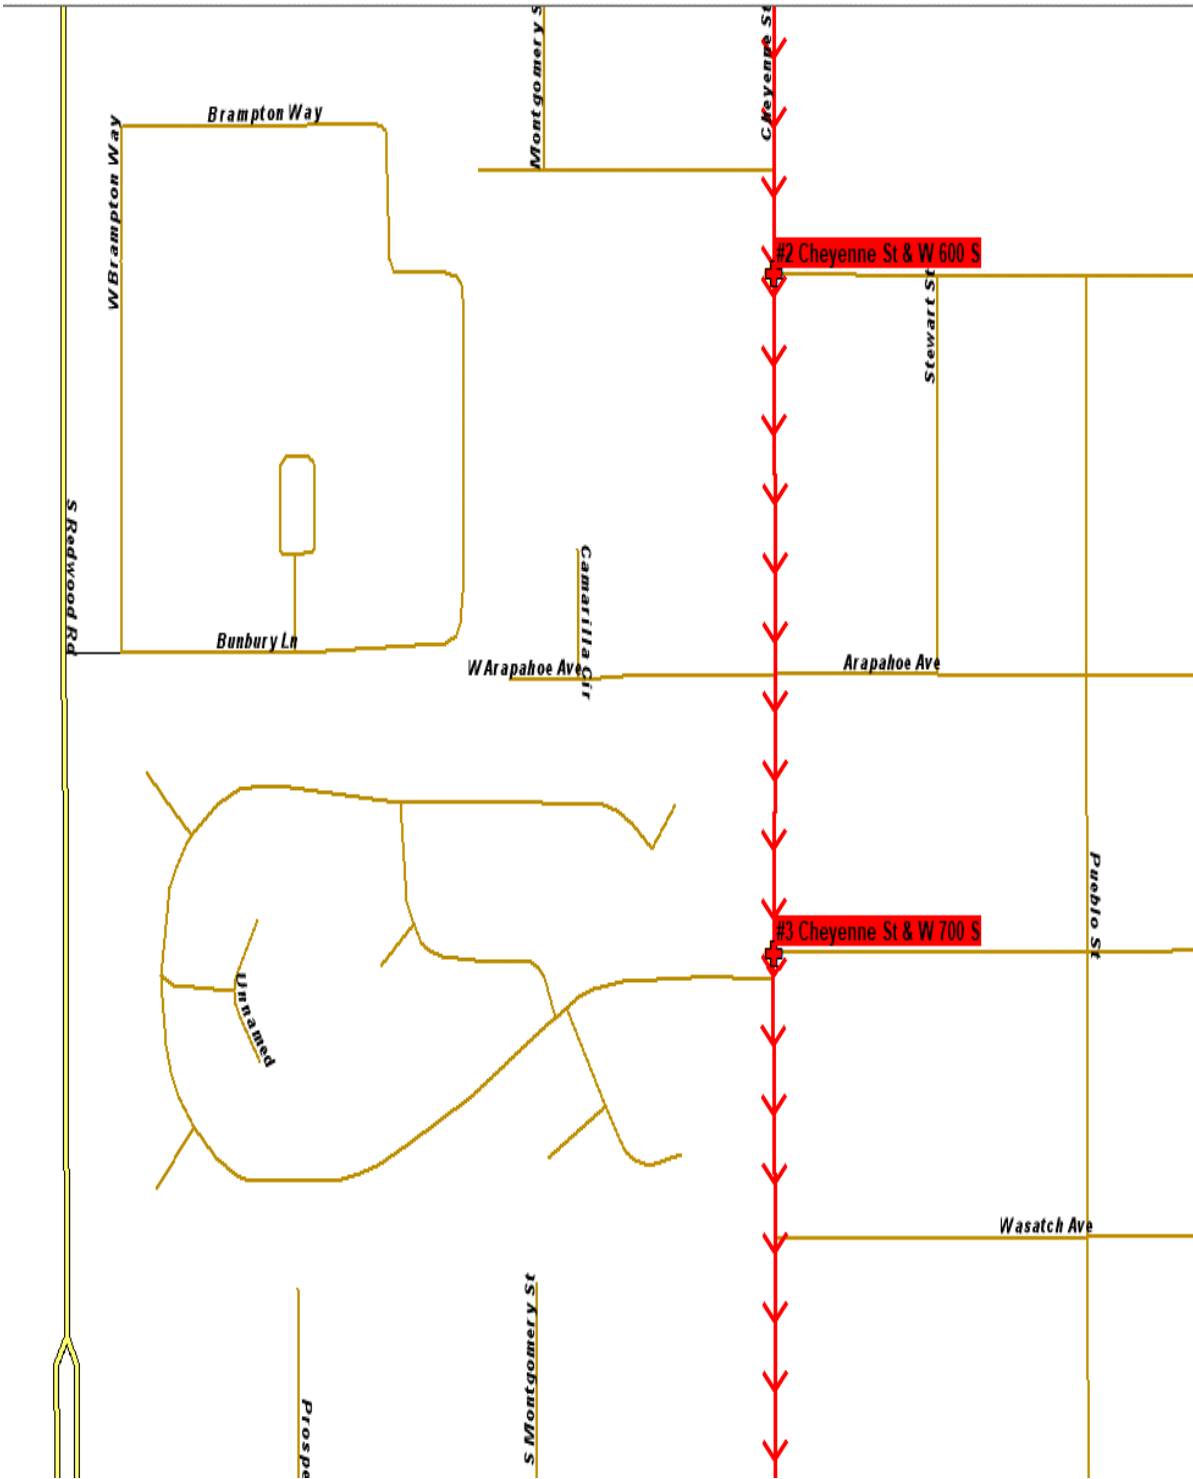

ROUTE 501

STOP	AM	PM
Emery St & 800 S	8:11	3:38
1000 W & 500 S	8:15	3:42

ROUTE 502

STOP	AM	PM
Emery St & Mead Ave	8:10	3:40
Emery St & Illinois Ave	8:13	3:42

ROUTE 503

STOP	AM	PM
Glendale Dr & 1300 S	8:13	3:42
Navajo St & Illinois Ave	8:15	3:39

Route 504

ROUTE 504

STOP	AM	PM
Cheyenne St & 600 S	8:13	3:43
Cheyenne St & 700 S	8:14	3:40

Route 505

ROUTE 505

STOP	AM	PM
300 S & Navajo St	8:12	3:41
Adam Galvez St (300 S) & Glendale St	8:15	3:39

Route 506

ROUTE 506

STOP	AM	PM
Cheyenne St & High Ave	8:08	3:46
Glendale St & Ontario Dr	8:15	3:41

ROUTE 507

STOP	AM	PM
1700 S & Prospect St	8:03	3:43

ROUTE 508

STOP	AM	PM
Indiana Ave & 1500 W	8:14	3:39
Indiana Ave & 1200 W	8:17	3:37

Route 509

ROUTE 509

STOP	AM	PM
1601 W 400 S (Four Seasons Village Condos)	8:07	3:45
Concord St & Poplar Grove Blvd	8:09	3:48
Montgomery St & 500 S	8:13	3:43

Route 510

ROUTE 510

STOP	AM	PM
500 S & Concord St	8:12	3:41
Navajo St & Arapahoe Ave	8:16	3:39