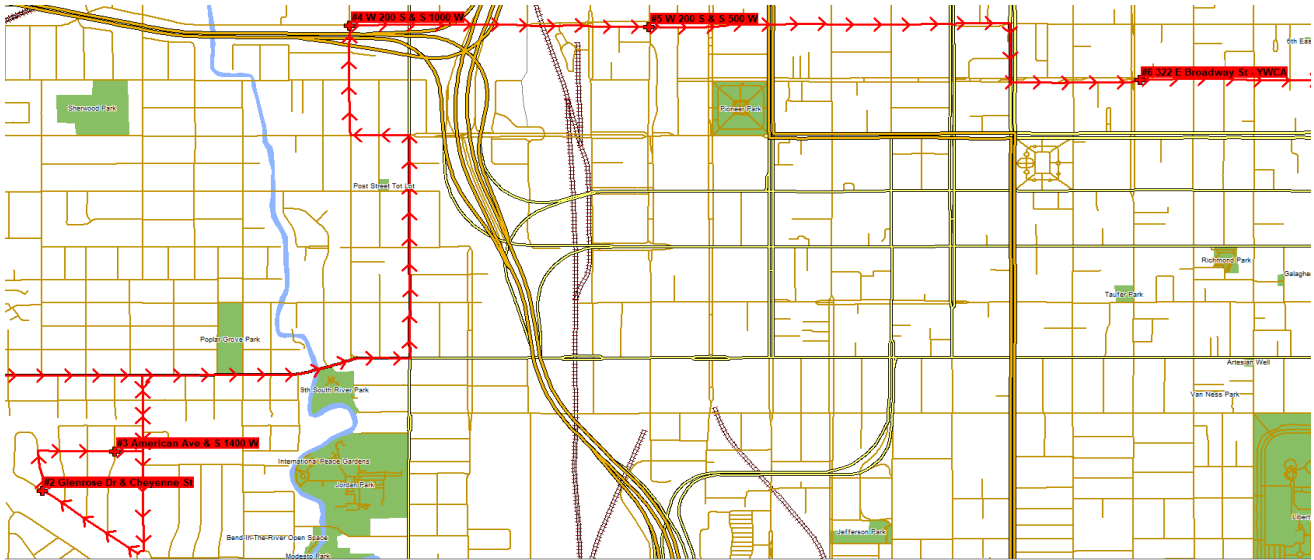

ROUTE 506

STOP	AM	PM
Cheyenne St & High Ave	8:08	3:46
Glendale St & Ontario Dr	8:15	3:41

ROUTE 507

STOP	AM	PM
1700 S & Prospect St	8:03	3:43

ROUTE 508

STOP	AM	PM
Indiana Ave & 1500 W	8:14	3:39
Indiana Ave & 1200 W	8:17	3:37

Route 509

ROUTE 509

STOP	AM	PM
1601 W 400 S (Four Seasons Village Condos)	8:07	3:45
Concord St & Poplar Grove Blvd	8:09	3:48
Montgomery St & 500 S	8:13	3:43

Route 510

ROUTE 510

STOP	AM	PM
500 S & Concord St	8:12	3:41
Navajo St & Arapahoe Ave	8:16	3:39

Route 511

ROUTE 511

STOP	AM	PM
Burbank Ave & Redwood Dr	8:05	3:42
Glendale Cir & Glendale Dr	8:07	3:44
Montgomery St & 1300 S	8:09	3:46
Frankie Cir & Prospect St	8:12	3:48

Route 512

ROUTE 512

STOP	AM	PM
Concord St & Harris Ave	8:09	3:41
Stetson Way & Stewart St	8:12	3:44

ROUTE 513

STOP	AM	PM
Foss St & 200 S	8:12	3:42
Utah St & 400 S (Sherwood Forest Mobile Homes)	8:13	3:46

Route 514

ROUTE 514

STOP	AM	PM
Glenrose Dr & Cheyenne St	8:05	3:52
American Ave & 1400 W	8:07	3:51
200 S & 1000 W	8:14	3:43
200 S & 500 W	8:17	3:40
322 E Broadway St - YWCA	8:22	3:33