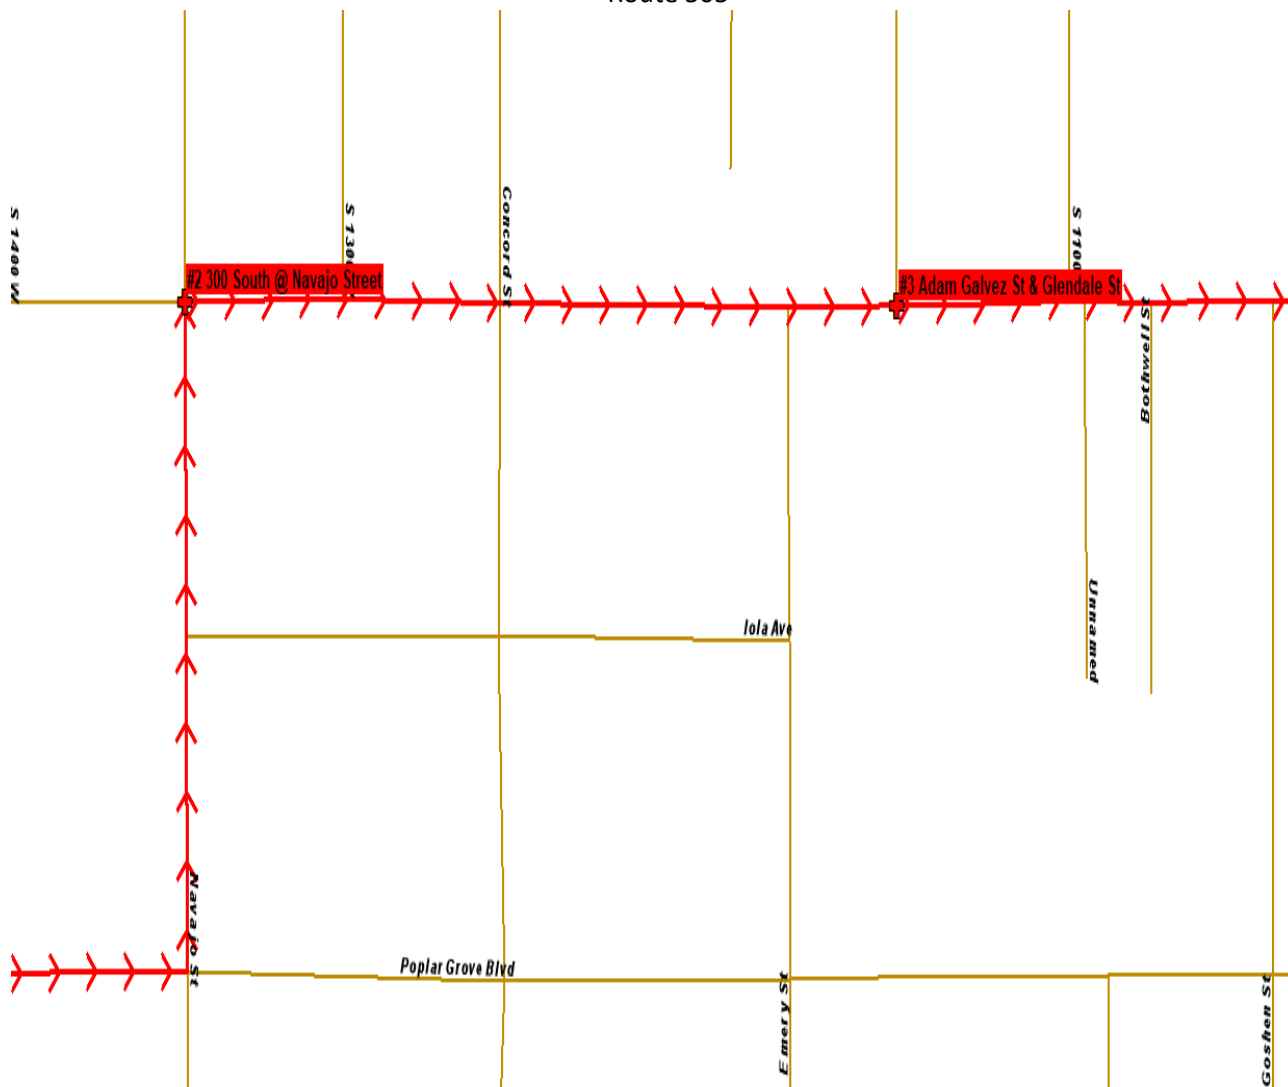

ROUTE 501

STOP	AM	PM
Emery St & 800 S	8:11	3:38
1000 W & 500 S	8:15	3:42

ROUTE 502

STOP	AM	PM
Emery St & Mead Ave	8:10	3:40
Emery St & Illinois Ave	8:13	3:42

ROUTE 503

STOP	AM	PM
Glendale Dr & 1300 S	8:13	3:42
Navajo St & Illinois Ave	8:15	3:39

Route 504

ROUTE 504

STOP	AM	PM
Cheyenne St & 600 S	8:13	3:43
Cheyenne St & 700 S	8:14	3:40

Route 505

ROUTE 505

STOP	AM	PM
300 S & Navajo St	8:12	3:41
Adam Galvez St (300 S) & Glendale St	8:15	3:39

Route 506

ROUTE 506

STOP	AM	PM
Cheyenne St & High Ave	8:08	3:46
Glendale St & Ontario Dr	8:15	3:41

ROUTE 507

STOP	AM	PM
1700 S & Prospect St	8:03	3:43

ROUTE 508

STOP	AM	PM
Indiana Ave & 1500 W	8:14	3:39
Indiana Ave & 1200 W	8:17	3:37

Route 509

ROUTE 509

STOP	AM	PM
1601 W 400 S (Four Seasons Village Condos)	8:07	3:45
Concord St & Poplar Grove Blvd	8:09	3:48
Montgomery St & 500 S	8:13	3:43

Route 510

ROUTE 510

STOP	AM	PM
500 S & Concord St	8:12	3:41
Navajo St & Arapahoe Ave	8:16	3:39