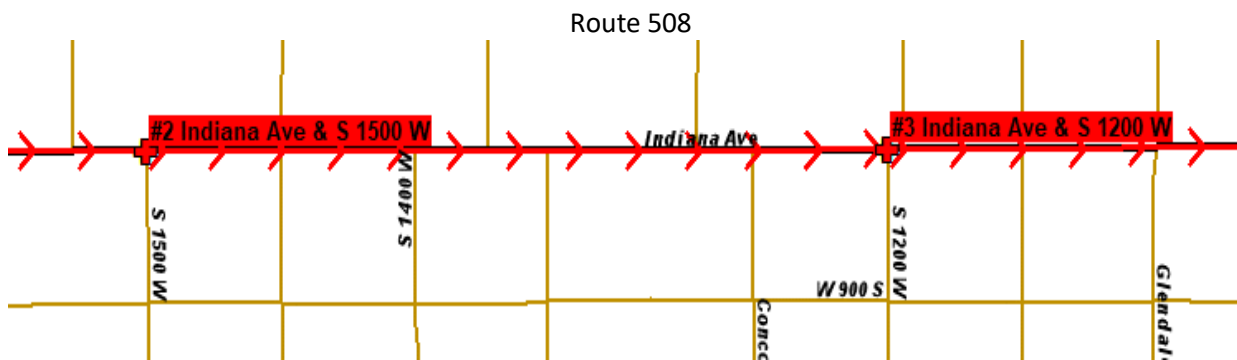

ROUTE 501

STOP	AM	PM
Emery St & 800 S	8:11	3:38
1000 W & 500 S	8:15	3:42

ROUTE 502

STOP	AM	PM
Emery St & Mead Ave	8:10	3:40
Emery St & Illinois Ave	8:13	3:42

ROUTE 503

STOP	AM	PM
Glendale Dr & 1300 S	8:13	3:42
Navajo St & Illinois Ave	8:15	3:39

Route 504

ROUTE 504

STOP	AM	PM
Cheyenne St & 600 S	8:13	3:43
Cheyenne St & 700 S	8:14	3:40

Route 505

ROUTE 505

STOP	AM	PM
300 S & Navajo St	8:12	3:41
Adam Galvez St (300 S) & Glendale St	8:15	3:39

Route 506

ROUTE 506

STOP	AM	PM
Cheyenne St & High Ave	8:08	3:46
Glendale St & Ontario Dr	8:15	3:41

ROUTE 507

STOP	AM	PM
1700 S & Prospect St	8:03	3:43

ROUTE 508

STOP	AM	PM
Indiana Ave & 1500 W	8:14	3:39
Indiana Ave & 1200 W	8:17	3:37

Route 509

ROUTE 509

STOP	AM	PM
1601 W 400 S (Four Seasons Village Condos)	8:07	3:45
Concord St & Poplar Grove Blvd	8:09	3:48
Montgomery St & 500 S	8:13	3:43

Route 510

ROUTE 510

STOP	AM	PM
500 S & Concord St	8:12	3:41
Navajo St & Arapahoe Ave	8:16	3:39