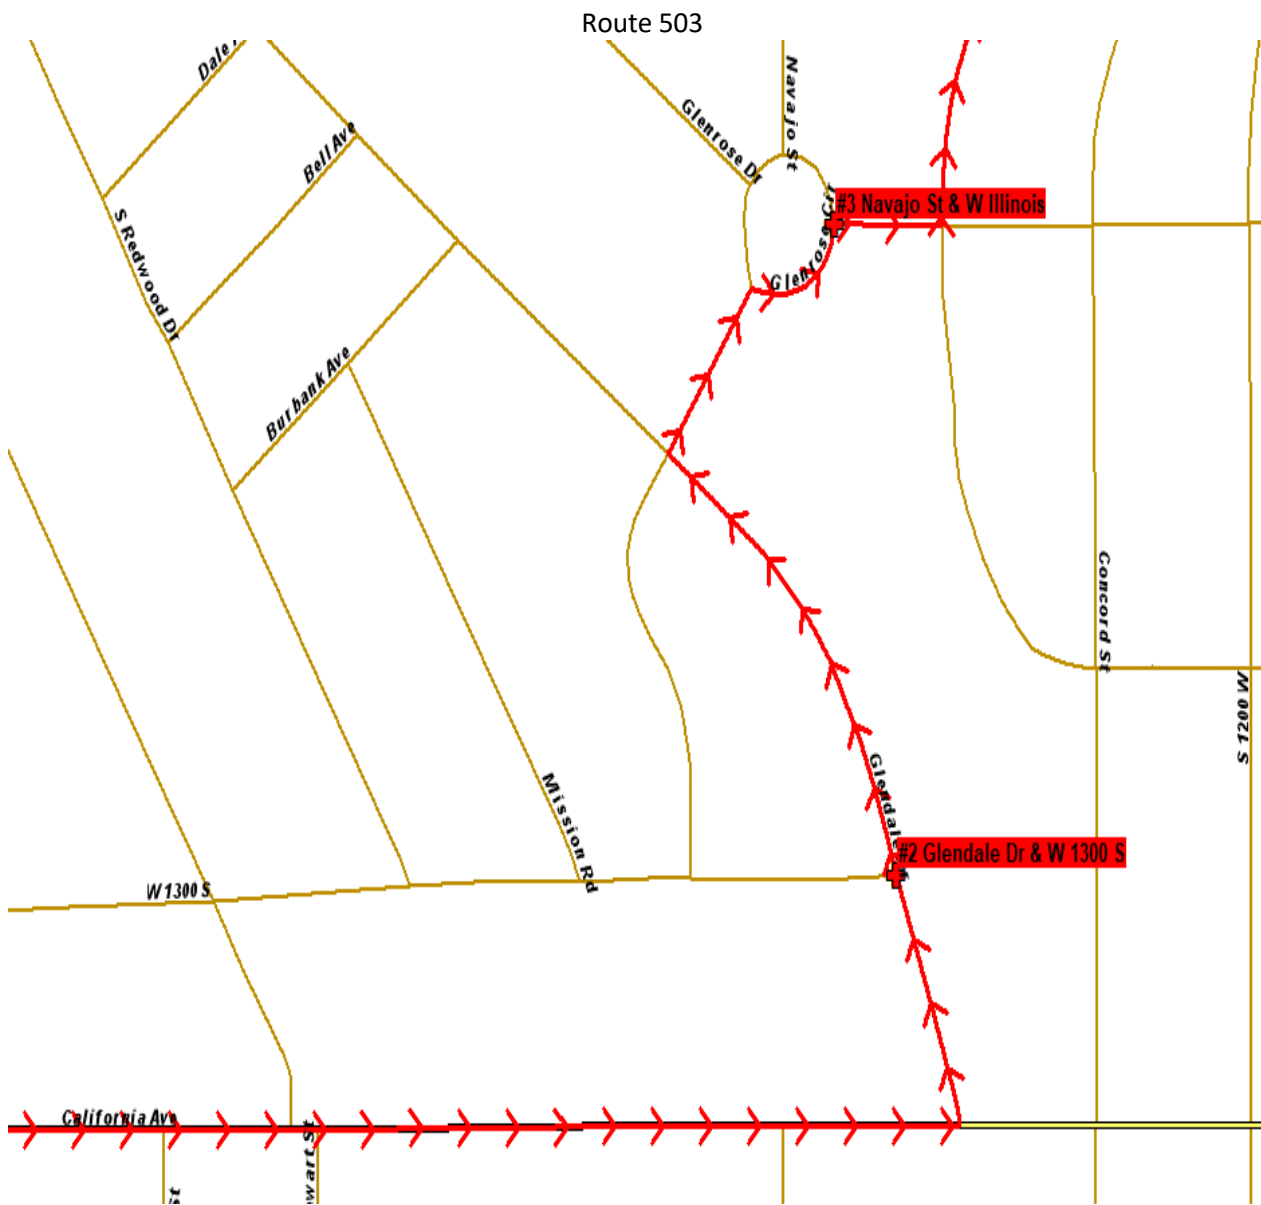

ROUTE 501

STOP	AM	PM
Emery St & 800 S	8:11	3:38
1000 W & 500 S	8:15	3:42

ROUTE 502

STOP	AM	PM
Emery St & Mead Ave	8:10	3:40
Emery St & Illinois Ave	8:13	3:42

ROUTE 503

STOP	AM	PM
Glendale Dr & 1300 S	8:13	3:42
Navajo St & Illinois Ave	8:15	3:39

Route 504

ROUTE 504

STOP	AM	PM
Cheyenne St & 600 S	8:13	3:43
Cheyenne St & 700 S	8:14	3:40

Route 505

ROUTE 505

STOP	AM	PM
300 S & Navajo St	8:12	3:41
Adam Galvez St (300 S) & Glendale St	8:15	3:39

Route 506

ROUTE 506

STOP	AM	PM
Cheyenne St & High Ave	8:08	3:46
Glendale St & Ontario Dr	8:15	3:41

ROUTE 507

STOP	AM	PM
1700 S & Prospect St	8:03	3:43

ROUTE 508

STOP	AM	PM
Indiana Ave & 1500 W	8:14	3:39
Indiana Ave & 1200 W	8:17	3:37

Route 509

ROUTE 509

STOP	AM	PM
1601 W 400 S (Four Seasons Village Condos)	8:07	3:45
Concord St & Poplar Grove Blvd	8:09	3:48
Montgomery St & 500 S	8:13	3:43

Route 510

ROUTE 510

STOP	AM	PM
500 S & Concord St	8:12	3:41
Navajo St & Arapahoe Ave	8:16	3:39