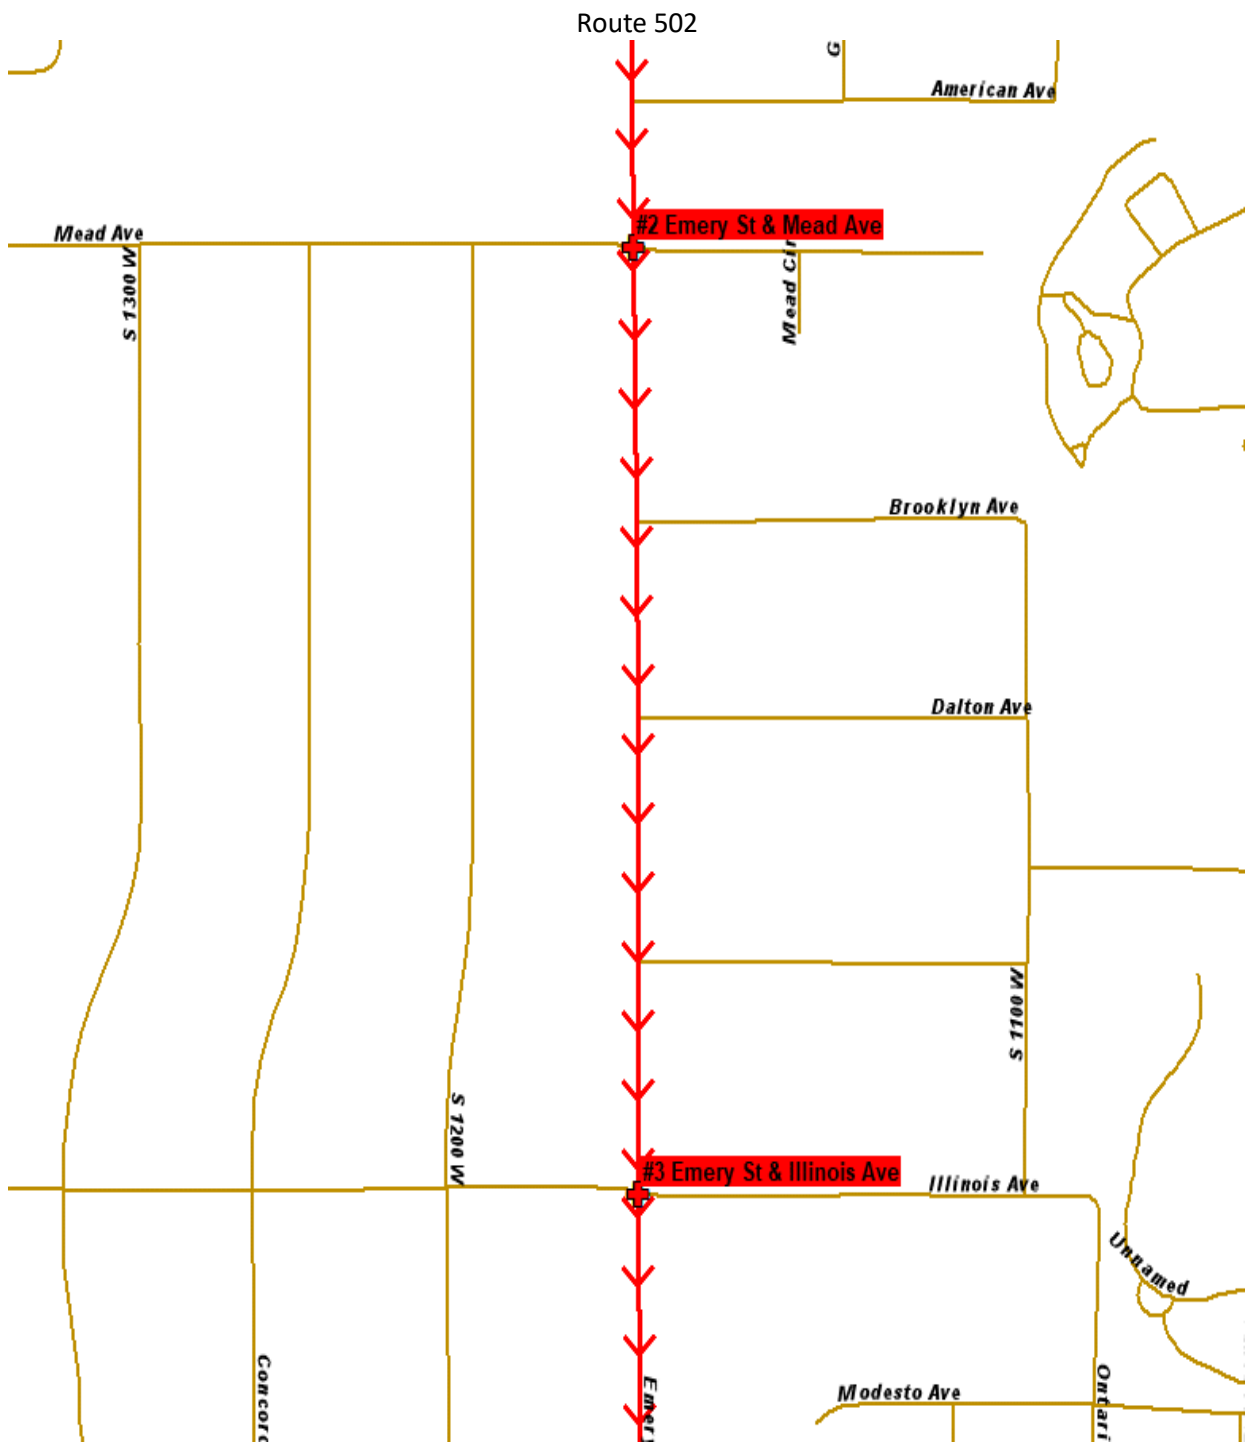

ROUTE 501

STOP	AM	PM
Emery St & 800 S	8:11	3:38
1000 W & 500 S	8:15	3:42

ROUTE 502

STOP	AM	PM
Emery St & Mead Ave	8:10	3:40
Emery St & Illinois Ave	8:13	3:42

ROUTE 503

STOP	AM	PM
Glendale Dr & 1300 S	8:13	3:42
Navajo St & Illinois Ave	8:15	3:39

Route 504

ROUTE 504

STOP	AM	PM
Cheyenne St & 600 S	8:13	3:43
Cheyenne St & 700 S	8:14	3:40

Route 505

ROUTE 505

STOP	AM	PM
300 S & Navajo St	8:12	3:41
Adam Galvez St (300 S) & Glendale St	8:15	3:39

Route 506

ROUTE 506

STOP	AM	PM
Cheyenne St & High Ave	8:08	3:46
Glendale St & Ontario Dr	8:15	3:41

ROUTE 507

STOP	AM	PM
1700 S & Prospect St	8:03	3:43

ROUTE 508

STOP	AM	PM
Indiana Ave & 1500 W	8:14	3:39
Indiana Ave & 1200 W	8:17	3:37

Route 509

ROUTE 509

STOP	AM	PM
1601 W 400 S (Four Seasons Village Condos)	8:07	3:45
Concord St & Poplar Grove Blvd	8:09	3:48
Montgomery St & 500 S	8:13	3:43

Route 510

ROUTE 510

STOP	AM	PM
500 S & Concord St	8:12	3:41
Navajo St & Arapahoe Ave	8:16	3:39