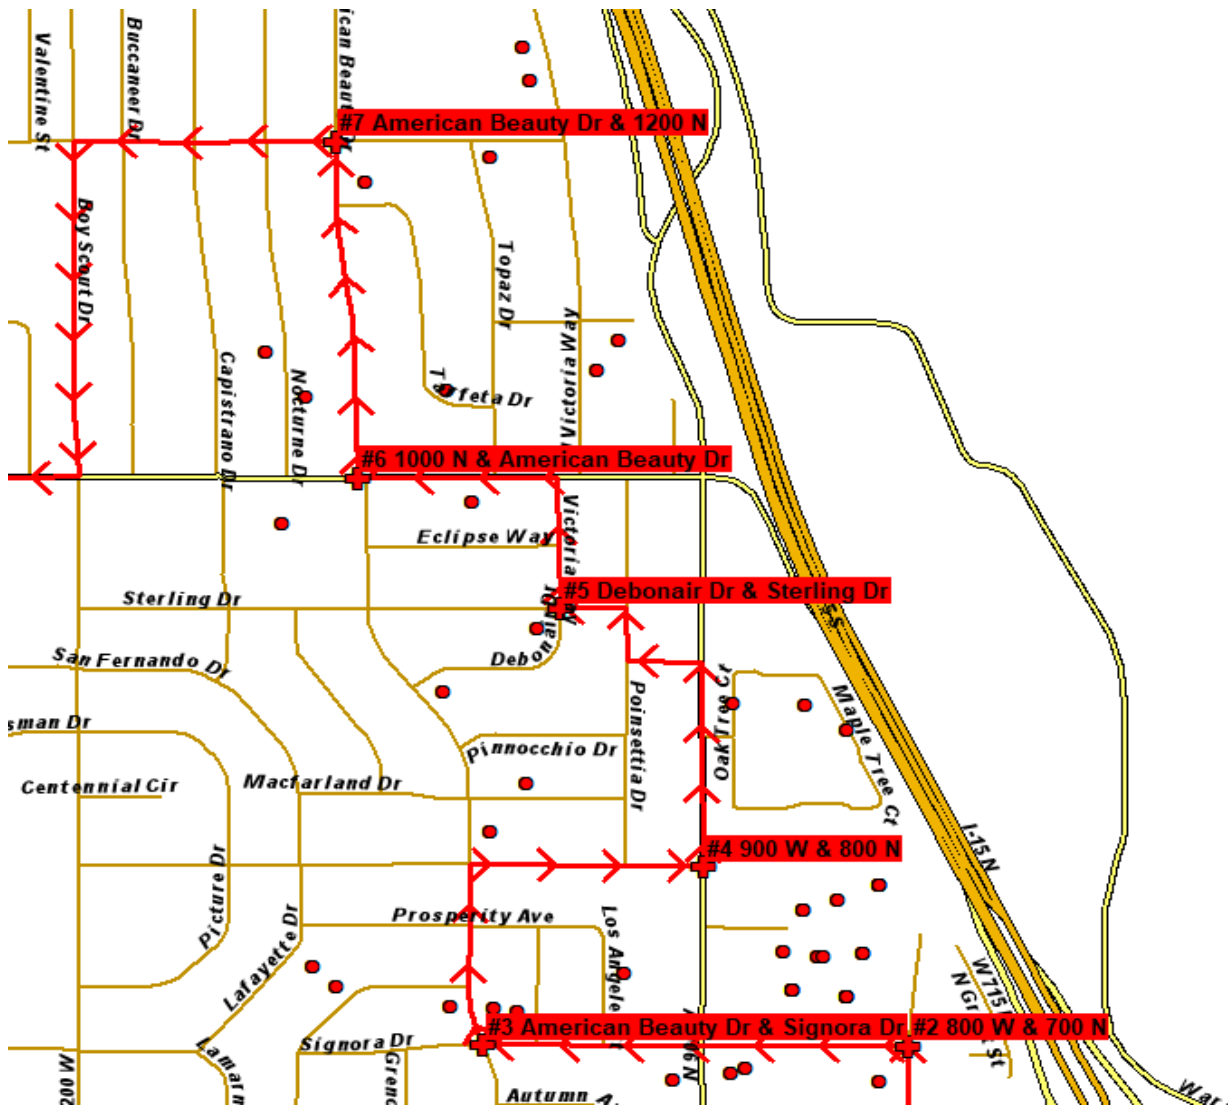

ROUTE 529

STOPS	AM	PM
529 - 400 N & NEW STAR DR	7:35	2:51
529 - PAMELA WAY & 500 N	7:45	2:54

ROUTE 530

STOPS	AM TIME	PM TIME
800 W & 700 N	7:30	2:54
AMERICAN BEAUTY DR & SIGNORA DR	7:32	2:57
900 W & 800 N	7:34	2:58
DEBONAIR DR & STERLING DR	7:35	3:00
1000 N & AMERICAN BEAUTY DR	7:36	3:01
AMERICAN BEAUTY DR & 1200 N	7:38	3:02

ROUTE 531

STOPS

	AM	PM
400 N & MORTON DR		7:27 2:52
NORTH STAR DR & STAR CREST DR		7:28 2:53
NORTH STAR DR & GEMINI DR		7:29 2:54
171 N REDWOOD RD		7:31 2:56
NORTH TEMPLE & SUN ARBOR TER		7:32 2:57
1999 W NORTH TEMPLE ST (NORTH TEMPLE FLATS)		7:35 3:00
ORANGE ST & NORTH TEMPLE		7:35 3:01
176 N REDWOOD RD		7:37 3:02

ROUTE 532

STOPS	AM TIME	PM TIME
500 N & MONTGOMERY ST	7:29	2:51
WALNUT DR & 1400 W	7:30	2:53
1300 W & 500 N	7:32	2:55
500 N & 1200 W	7:33	2:55
600 N & 1200 W	7:34	2:56
1300 W & LAFAYETTE DR	7:35	2:58
1200 W & 800 N	7:37	3:00