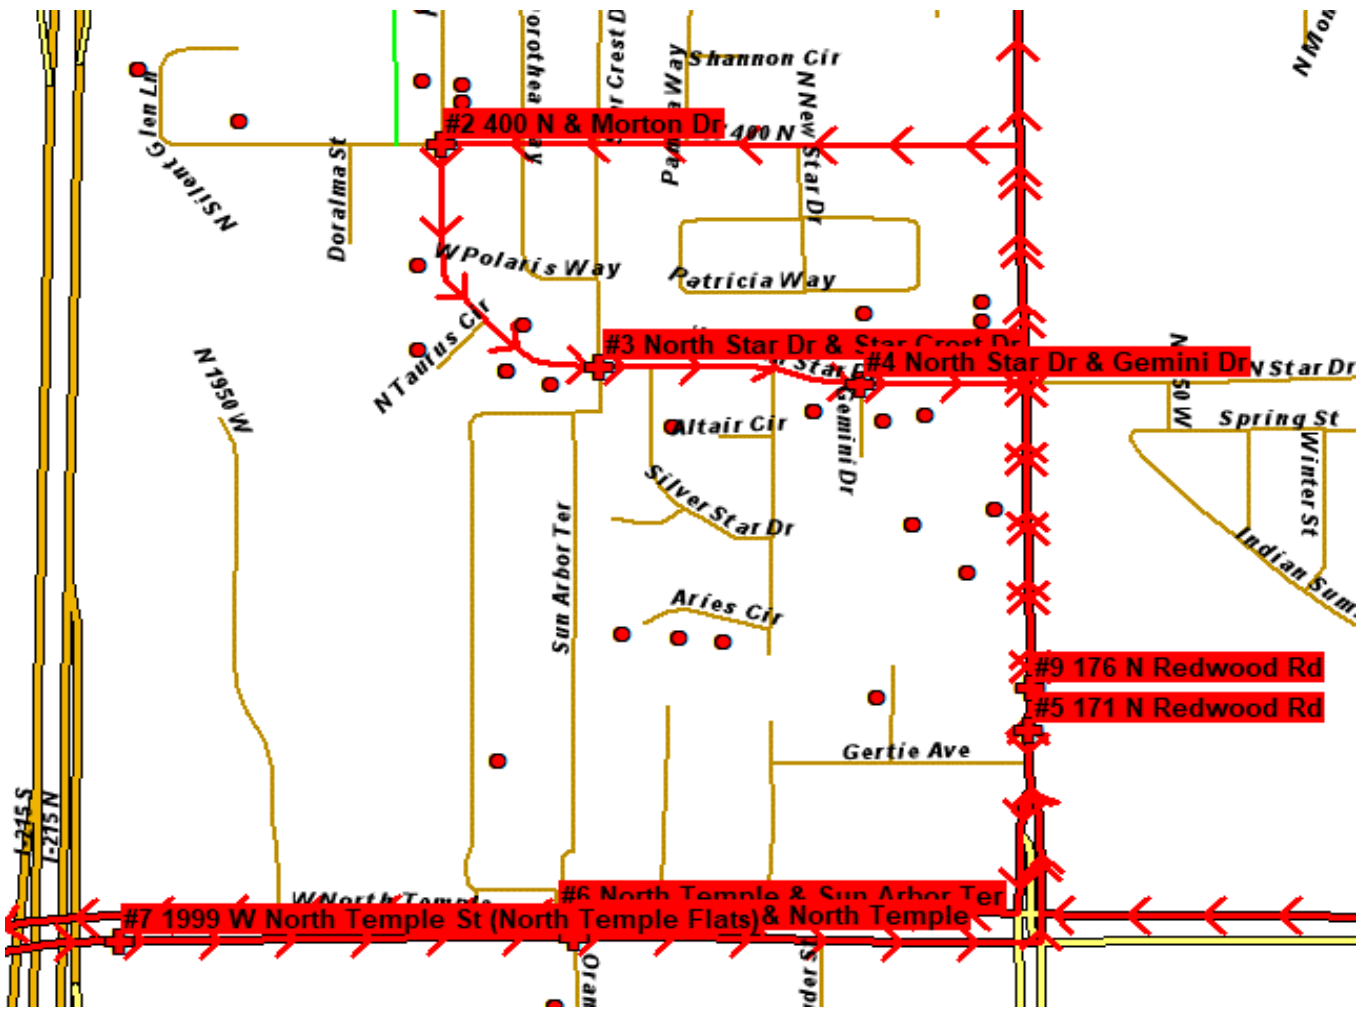

ROUTE 529

STOPS	AM	PM
529 - 400 N & NEW STAR DR	7:35	2:51
529 - PAMELA WAY & 500 N	7:45	2:54

ROUTE 530

STOPS	AM TIME	PM TIME
800 W & 700 N	7:30	2:54
AMERICAN BEAUTY DR & SIGNORA DR	7:32	2:57
900 W & 800 N	7:34	2:58
DEBONAIR DR & STERLING DR	7:35	3:00
1000 N & AMERICAN BEAUTY DR	7:36	3:01
AMERICAN BEAUTY DR & 1200 N	7:38	3:02

ROUTE 531

STOPS

	AM	PM
400 N & MORTON DR		7:27 2:52
NORTH STAR DR & STAR CREST DR		7:28 2:53
NORTH STAR DR & GEMINI DR		7:29 2:54
171 N REDWOOD RD		7:31 2:56
NORTH TEMPLE & SUN ARBOR TER		7:32 2:57
1999 W NORTH TEMPLE ST (NORTH TEMPLE FLATS)		7:35 3:00
ORANGE ST & NORTH TEMPLE		7:35 3:01
176 N REDWOOD RD		7:37 3:02

ROUTE 532

STOPS	AM TIME	PM TIME
500 N & MONTGOMERY ST	7:29	2:51
WALNUT DR & 1400 W	7:30	2:53
1300 W & 500 N	7:32	2:55
500 N & 1200 W	7:33	2:55
600 N & 1200 W	7:34	2:56
1300 W & LAFAYETTE DR	7:35	2:58
1200 W & 800 N	7:37	3:00