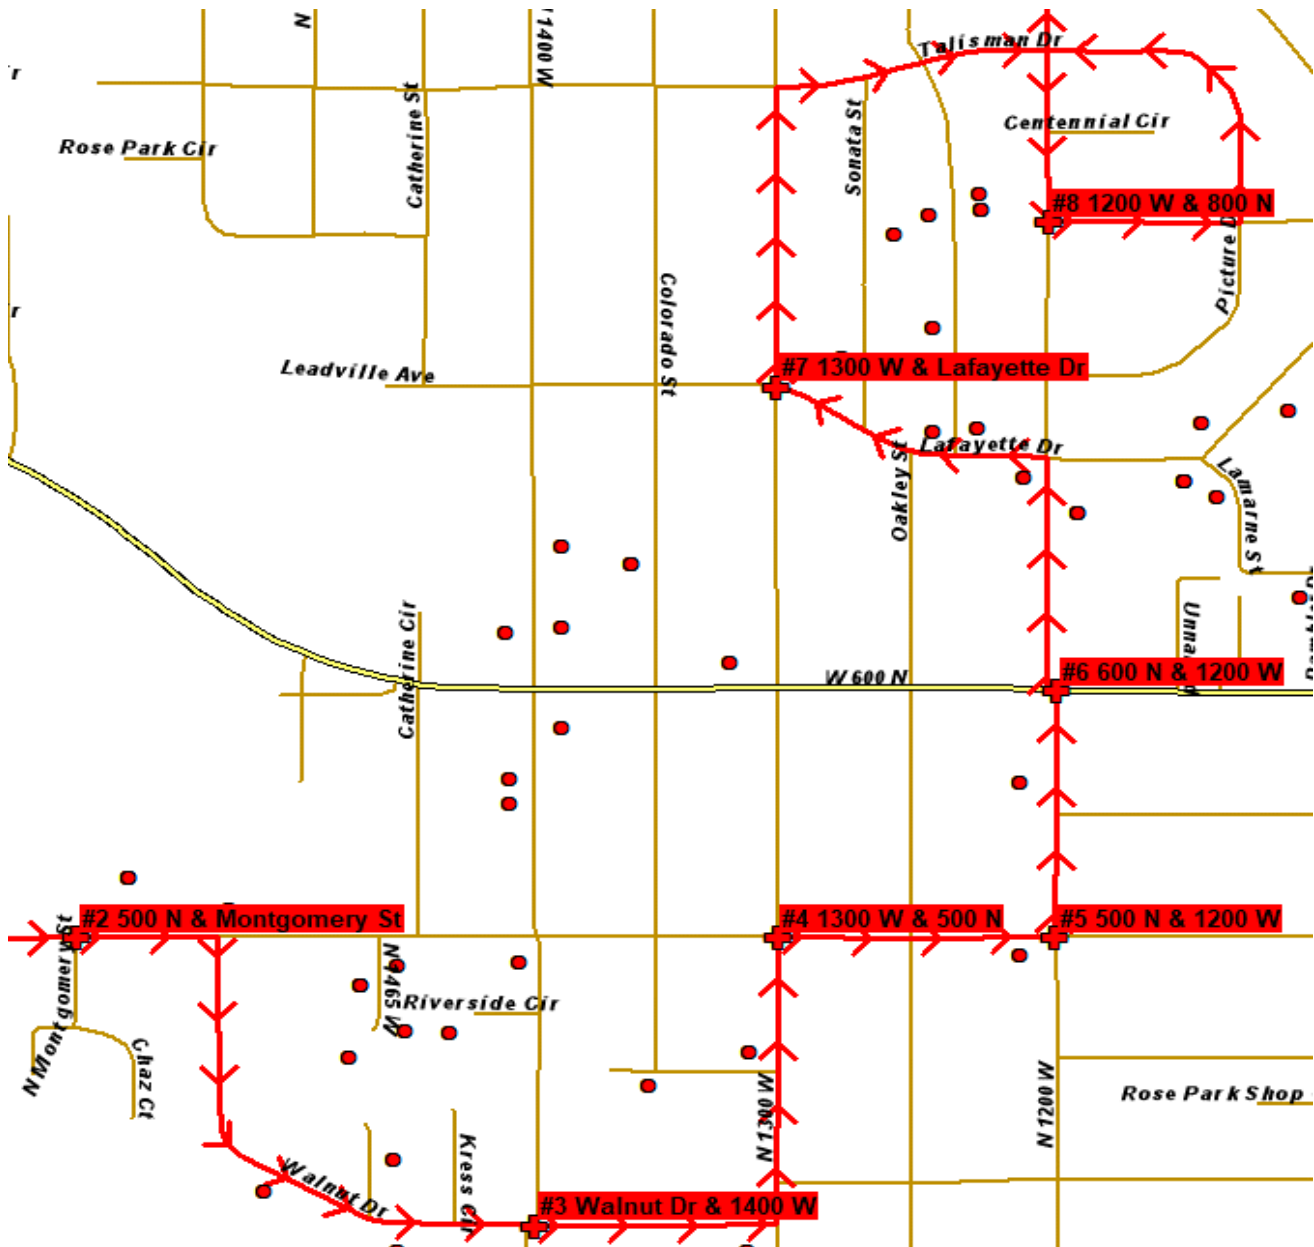

ROUTE 529

STOPS	AM	PM
529 - 400 N & NEW STAR DR	7:35	2:51
529 - PAMELA WAY & 500 N	7:45	2:54

ROUTE 530

STOPS	AM TIME	PM TIME
800 W & 700 N	7:30	2:54
AMERICAN BEAUTY DR & SIGNORA DR	7:32	2:57
900 W & 800 N	7:34	2:58
DEBONAIR DR & STERLING DR	7:35	3:00
1000 N & AMERICAN BEAUTY DR	7:36	3:01
AMERICAN BEAUTY DR & 1200 N	7:38	3:02

ROUTE 531

STOPS

	AM	PM
400 N & MORTON DR		7:27 2:52
NORTH STAR DR & STAR CREST DR		7:28 2:53
NORTH STAR DR & GEMINI DR		7:29 2:54
171 N REDWOOD RD		7:31 2:56
NORTH TEMPLE & SUN ARBOR TER		7:32 2:57
1999 W NORTH TEMPLE ST (NORTH TEMPLE FLATS)		7:35 3:00
ORANGE ST & NORTH TEMPLE		7:35 3:01
176 N REDWOOD RD		7:37 3:02

ROUTE 532

STOPS	AM TIME	PM TIME
500 N & MONTGOMERY ST	7:29	2:51
WALNUT DR & 1400 W	7:30	2:53
1300 W & 500 N	7:32	2:55
500 N & 1200 W	7:33	2:55
600 N & 1200 W	7:34	2:56
1300 W & LAFAYETTE DR	7:35	2:58
1200 W & 800 N	7:37	3:00