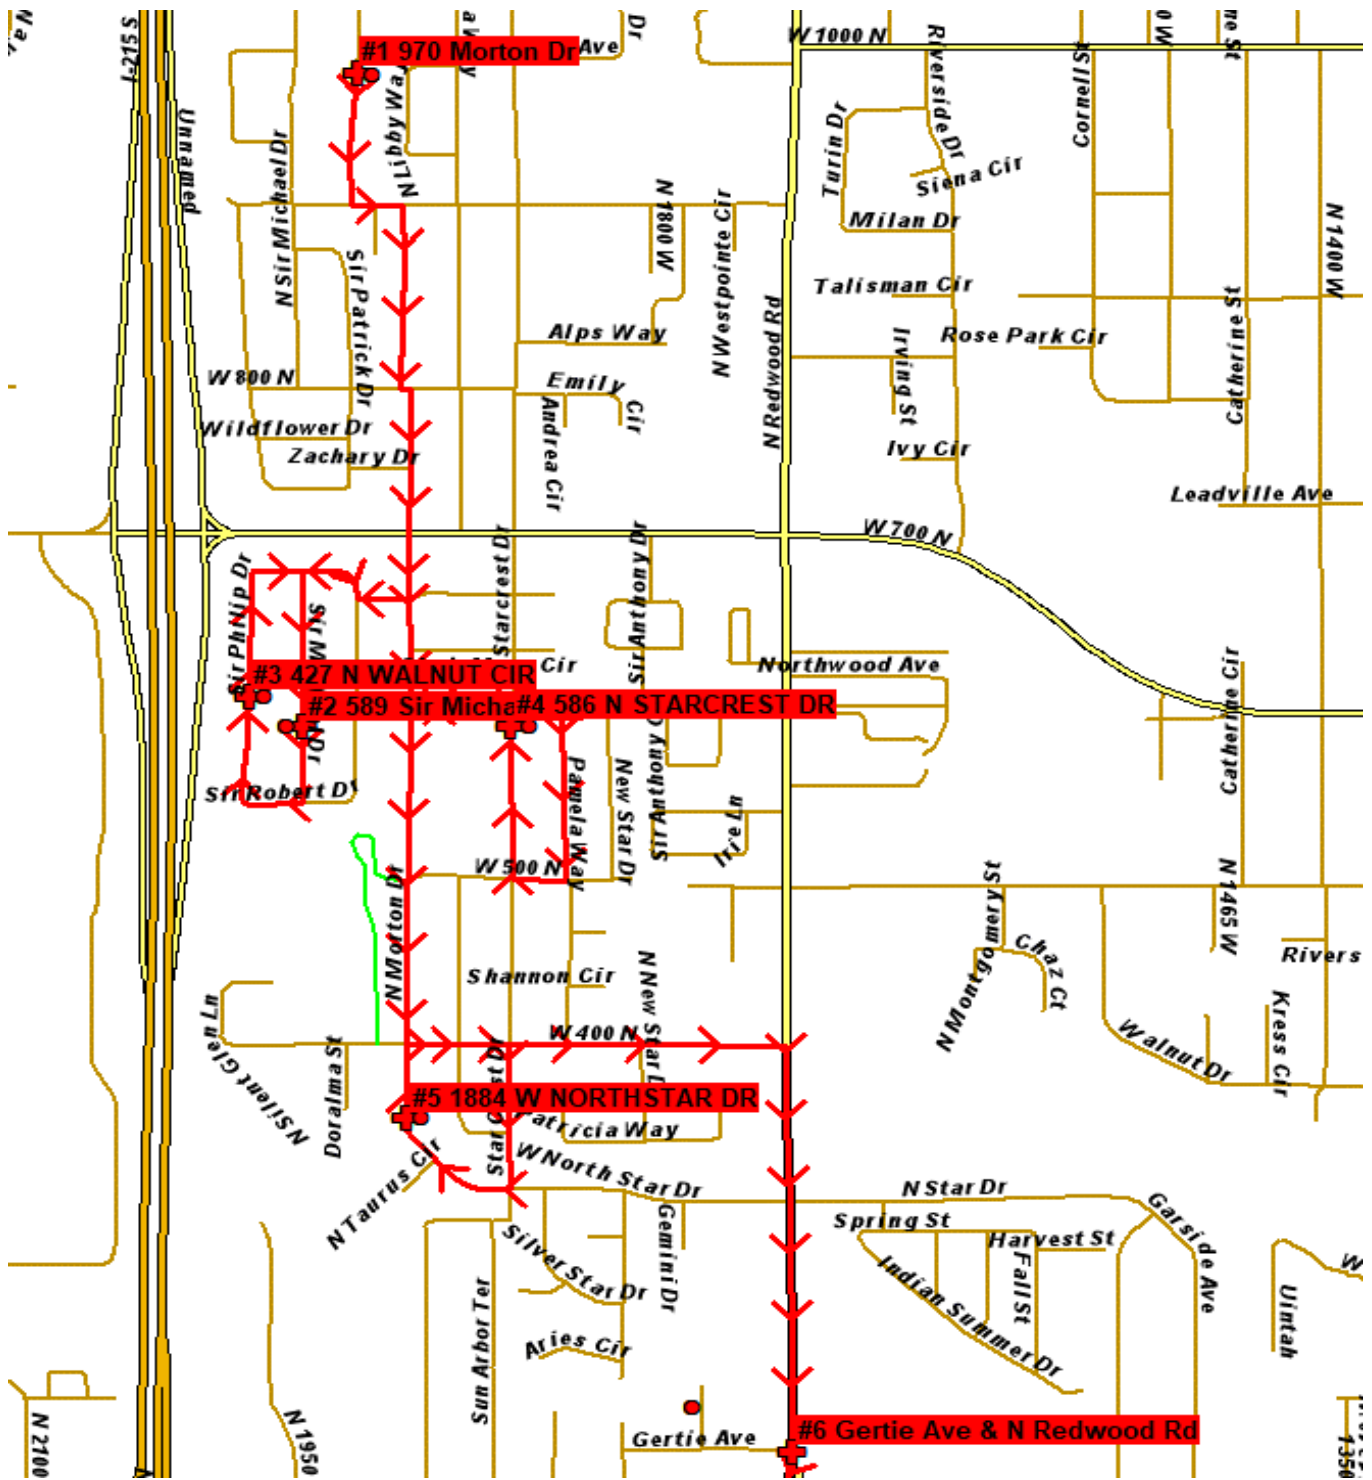

ROUTE 508

STOPS	AM TIME	PM TIME
W 500 S & CHEYENNE ST	7:36	2:49
ARAPAHOE AVE & CHEYENNE	7:38	2:47

ROUTE 513

STOPS	AM TIME	PM TIME
ADAM GALVEZ ST & S 1400 W	7:31	2:55
FOSS ST & W 200 S	7:33	2:51

ROUTE 514

STOPS	AM TIME	PM TIME
S REDWOOD RD & BRAMPTON WAY	7:32	2:49
W 400 S & CHEYENNE ST	7:35	2:53

ROUTE 515

STOPS	AM TIME	PM TIME
GILLESPIE AVE & NAVAJO ST	7:31	2:47
ARAPAHOE AVE & NAVAJO ST	7:32	2:54
S 900 W & W 700 S	7:35	2:50
GENESEE AVE & S 900 W	7:37	2:56

ROUTE 526

STOP	AM	PM
970 MORTON DR	7:13	3:04
589 SIR MICHAEL DR	7:18	3:09
427 N WALNUT CIR	7:20	3:12
586 N STARCREST DR	7:25	3:17
1884 W NORTHSTAR DR	7:29	3:21
GERTIE AVE & N REDWOOD RD	7:33	3:25