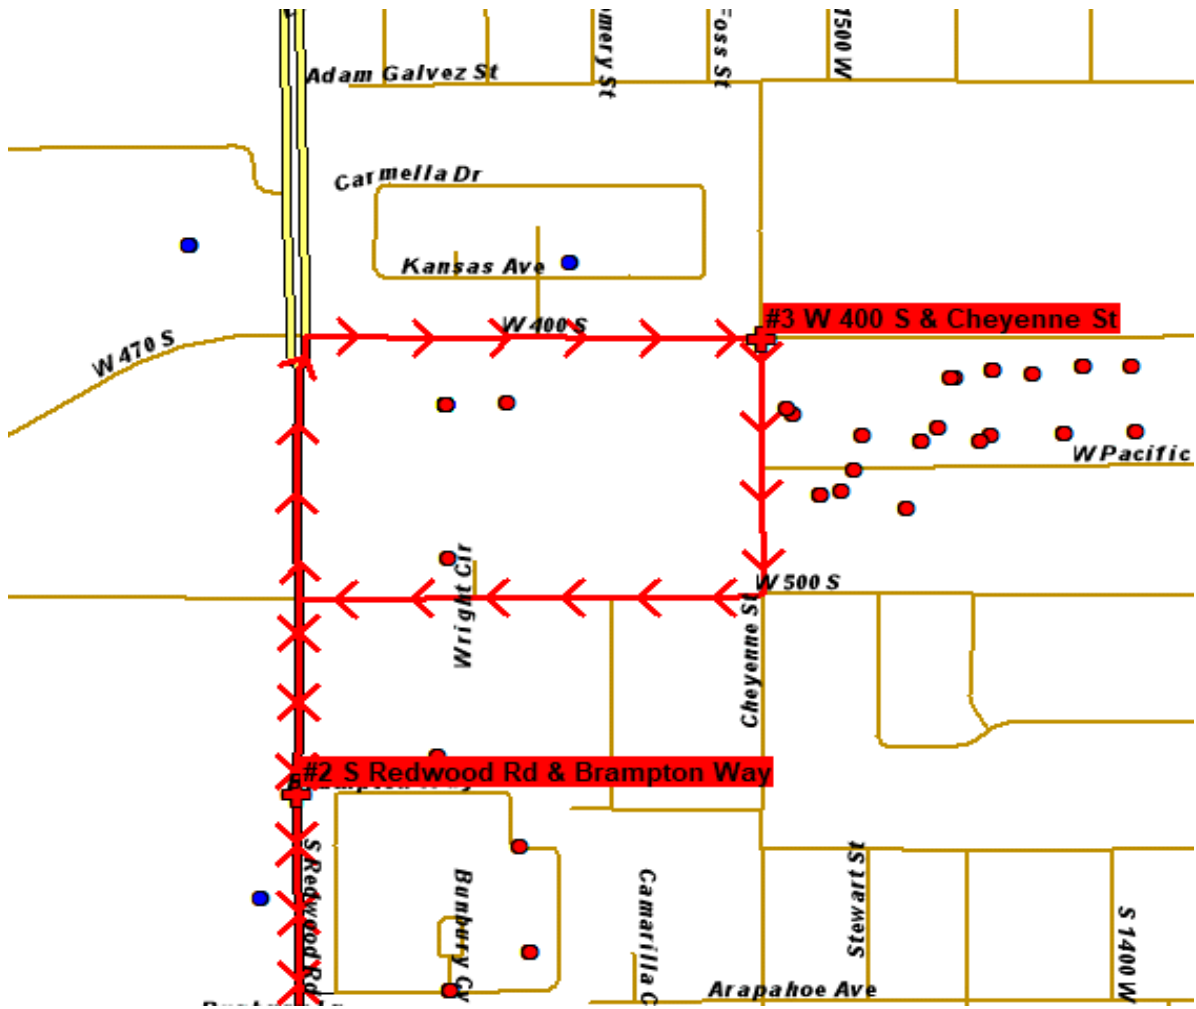

ROUTE 508

STOPS	AM TIME	PM TIME
W 500 S & CHEYENNE ST	7:36	2:49
ARAPAHOE AVE & CHEYENNE	7:38	2:47

ROUTE 513

STOPS	AM TIME	PM TIME
ADAM GALVEZ ST & S 1400 W	7:31	2:55
FOSS ST & W 200 S	7:33	2:51

ROUTE 514

STOPS	AM TIME	PM TIME
S REDWOOD RD & BRAMPTON WAY	7:32	2:49
W 400 S & CHEYENNE ST	7:35	2:53

ROUTE 515

STOPS	AM TIME	PM TIME
GILLESPIE AVE & NAVAJO ST	7:31	2:47
ARAPAHOE AVE & NAVAJO ST	7:32	2:54
S 900 W & W 700 S	7:35	2:50
GENESEE AVE & S 900 W	7:37	2:56

ROUTE 526

STOP	AM	PM
970 MORTON DR	7:13	3:04
589 SIR MICHAEL DR	7:18	3:09
427 N WALNUT CIR	7:20	3:12
586 N STARCREST DR	7:25	3:17
1884 W NORTHSTAR DR	7:29	3:21
GERTIE AVE & N REDWOOD RD	7:33	3:25