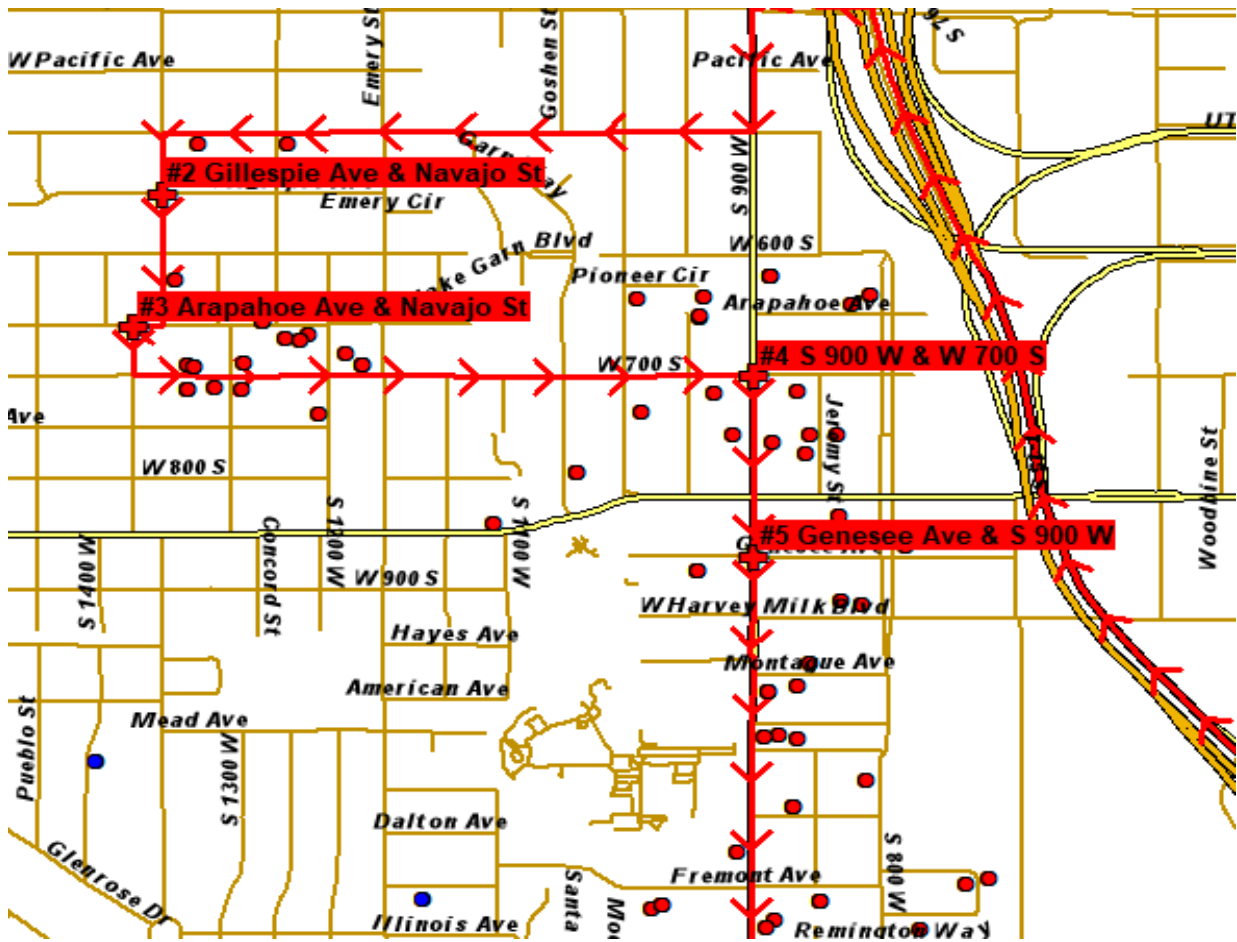

ROUTE 508

STOPS	AM TIME	PM TIME
W 500 S & CHEYENNE ST	7:36	2:49
ARAPAHOE AVE & CHEYENNE	7:38	2:47

ROUTE 513

STOPS	AM TIME	PM TIME
ADAM GALVEZ ST & S 1400 W	7:31	2:55
FOSS ST & W 200 S	7:33	2:51

ROUTE 514

STOPS	AM TIME	PM TIME
S REDWOOD RD & BRAMPTON WAY	7:32	2:49
W 400 S & CHEYENNE ST	7:35	2:53

ROUTE 515

STOPS	AM TIME	PM TIME
GILLESPIE AVE & NAVAJO ST	7:31	2:47
ARAPAHOE AVE & NAVAJO ST	7:32	2:54
S 900 W & W 700 S	7:35	2:50
GENESEE AVE & S 900 W	7:37	2:56

ROUTE 526

STOP	AM	PM
970 MORTON DR	7:13	3:04
589 SIR MICHAEL DR	7:18	3:09
427 N WALNUT CIR	7:20	3:12
586 N STARCREST DR	7:25	3:17
1884 W NORTHSTAR DR	7:29	3:21
GERTIE AVE & N REDWOOD RD	7:33	3:25