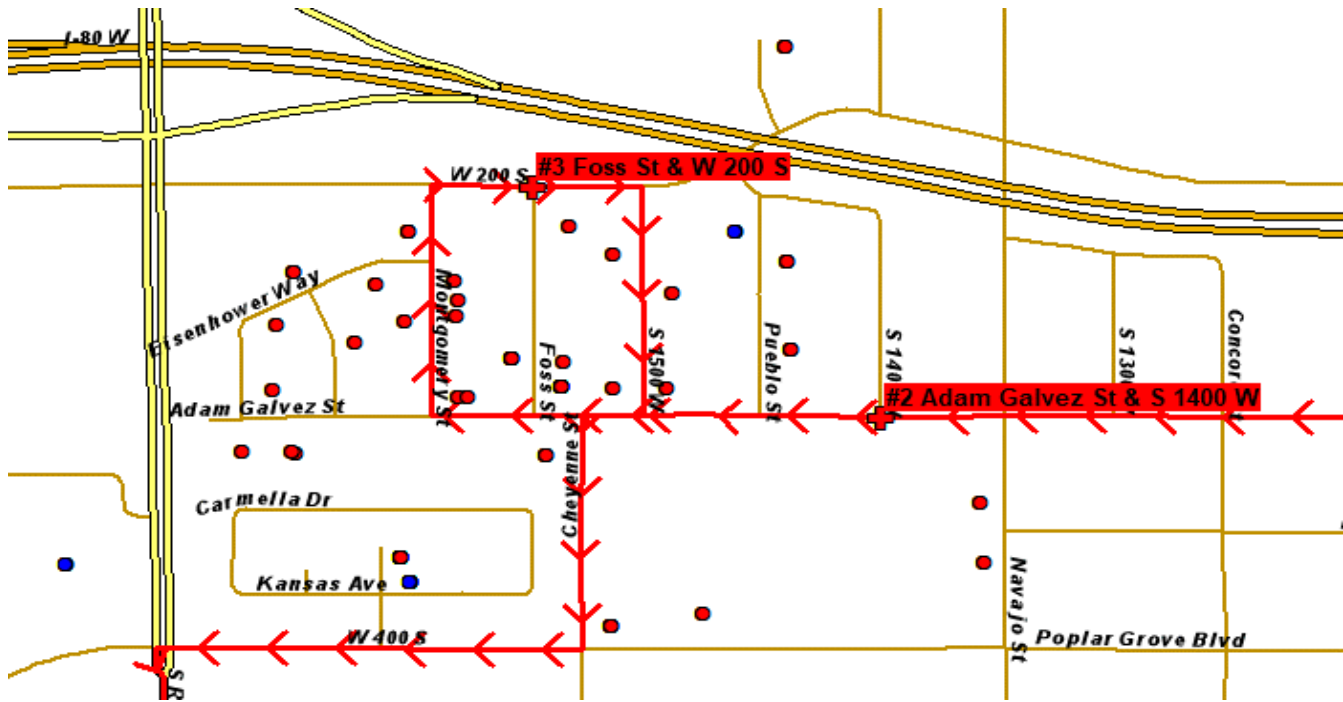

ROUTE 508

STOPS	AM TIME	PM TIME
W 500 S & CHEYENNE ST	7:36	2:49
ARAPAHOE AVE & CHEYENNE	7:38	2:47

ROUTE 513

STOPS	AM TIME	PM TIME
ADAM GALVEZ ST & S 1400 W	7:31	2:55
FOSS ST & W 200 S	7:33	2:51

ROUTE 514

STOPS	AM TIME	PM TIME
S REDWOOD RD & BRAMPTON WAY	7:32	2:49
W 400 S & CHEYENNE ST	7:35	2:53

ROUTE 515

STOPS	AM TIME	PM TIME
GILLESPIE AVE & NAVAJO ST	7:31	2:47
ARAPAHOE AVE & NAVAJO ST	7:32	2:54
S 900 W & W 700 S	7:35	2:50
GENESEE AVE & S 900 W	7:37	2:56

ROUTE 526

STOP	AM	PM
970 MORTON DR	7:13	3:04
589 SIR MICHAEL DR	7:18	3:09
427 N WALNUT CIR	7:20	3:12
586 N STARCREST DR	7:25	3:17
1884 W NORTHSTAR DR	7:29	3:21
GERTIE AVE & N REDWOOD RD	7:33	3:25