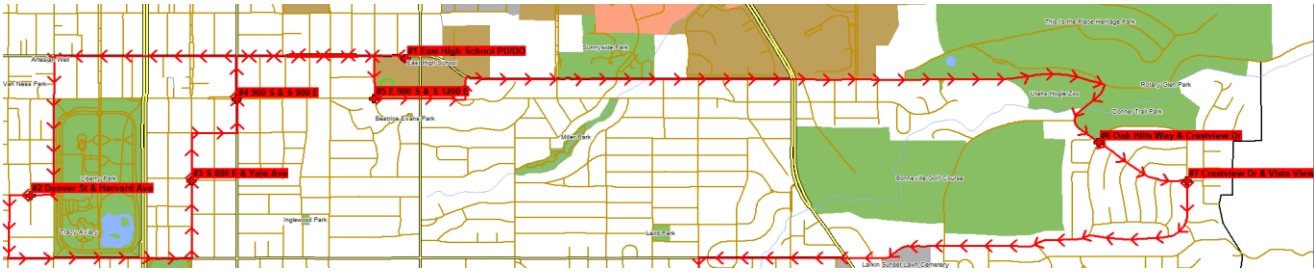

ROUTE 509

Stop	AM	PM
800 S & 300 W	7:19	2:52
Mead Ave & Jefferson St	7:22	2:48
Lucy Ave & West Temple	7:24	2:46
999 S Main St	7:26	2:55
KELSEY AVE & S 200 E	7:32	2:44
Williams Ave & 200 E	7:33	2:42

ROUTE 510

Stop	AM	PM
400 E & Hubbard St	7:29	2:46
800 S & 300 E	7:30	2:45
700 S & 300 E	7:31	2:43
600 S & 300 E	7:33	2:42

ROUTE 511

Stop	AM	PM
Hollywood Ave & 900 E	7:28	2:38
Coatsville Ave & 800 E	7:31	2:41
600 E & Milton Ave	7:33	2:44
600 E & 1300 S	7:36	2:46

ROUTE 512		
Stop	AM	PM
Denver St & Harvard Ave	7:19	2:52
800 E & Yale Ave	7:23	2:48
900 S & 900 E	7:25	2:47
900 S & 1200 E	7:27	2:44
Oak Hills Way & Crestview Dr	7:36	2:36
Crestview Dr & Vista View Dr	7:38	2:35