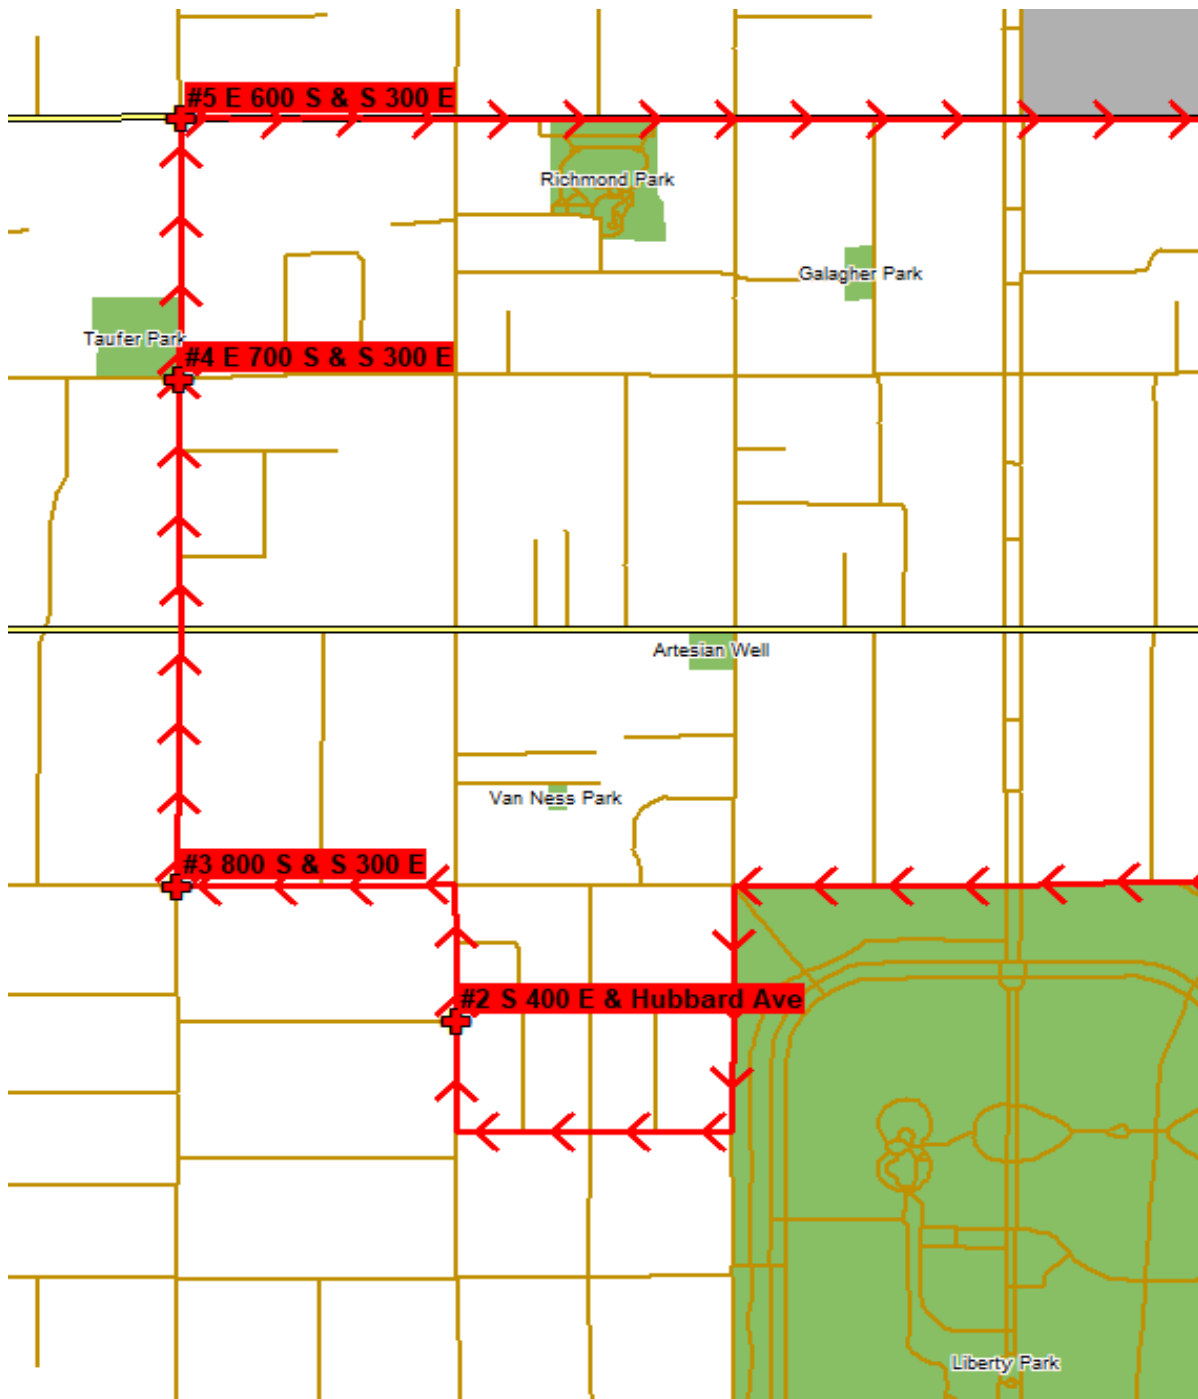

ROUTE 509

Stop	AM	PM
800 S & 300 W	7:19	2:52
Mead Ave & Jefferson St	7:22	2:48
Lucy Ave & West Temple	7:24	2:46
999 S Main St	7:26	2:55
KELSEY AVE & S 200 E	7:32	2:44
Williams Ave & 200 E	7:33	2:42

ROUTE 510

Stop	AM	PM
400 E & Hubbard St	7:29	2:46
800 S & 300 E	7:30	2:45
700 S & 300 E	7:31	2:43
600 S & 300 E	7:33	2:42

ROUTE 511

Stop	AM	PM
Hollywood Ave & 900 E	7:28	2:38
Coatsville Ave & 800 E	7:31	2:41
600 E & Milton Ave	7:33	2:44
600 E & 1300 S	7:36	2:46

ROUTE 512		
Stop	AM	PM
Denver St & Harvard Ave	7:19	2:52
800 E & Yale Ave	7:23	2:48
900 S & 900 E	7:25	2:47
900 S & 1200 E	7:27	2:44
Oak Hills Way & Crestview Dr	7:36	2:36
Crestview Dr & Vista View Dr	7:38	2:35