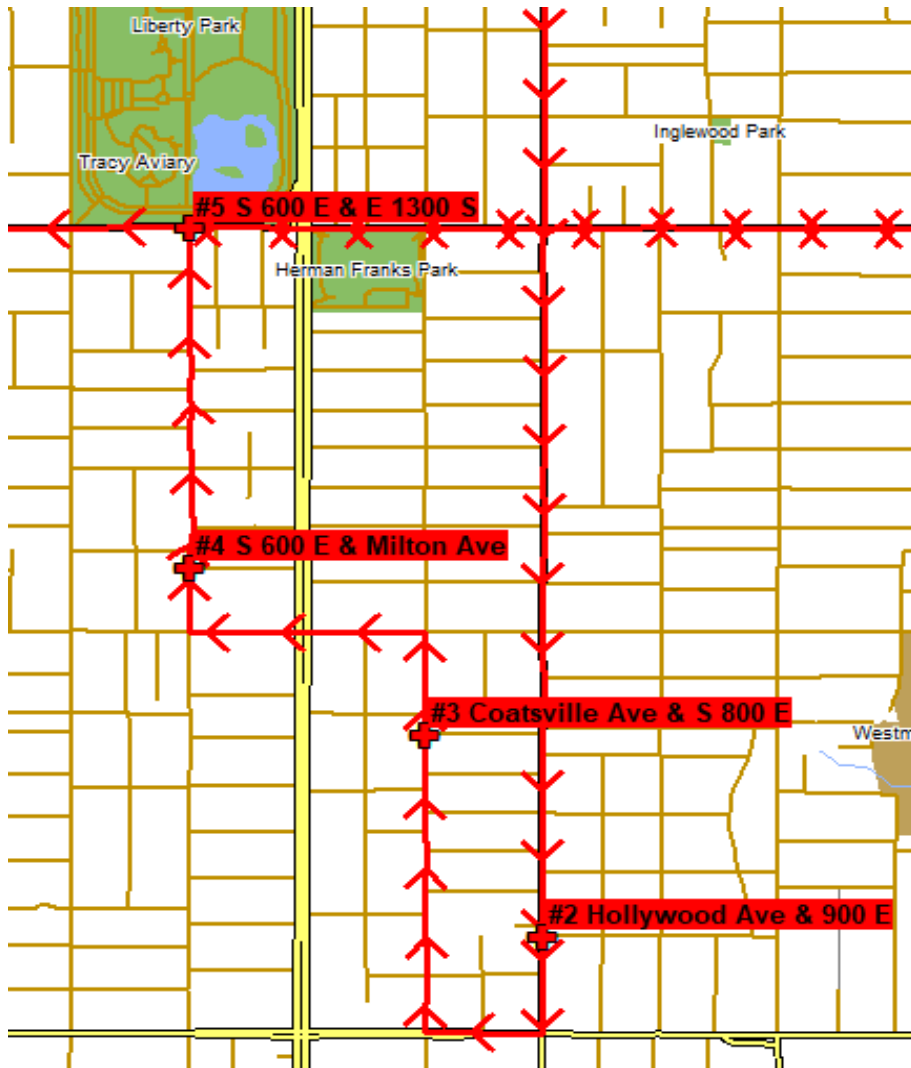

ROUTE 509

Stop	AM	PM
800 S & 300 W	7:19	2:52
Mead Ave & Jefferson St	7:22	2:48
Lucy Ave & West Temple	7:24	2:46
999 S Main St	7:26	2:55
KELSEY AVE & S 200 E	7:32	2:44
Williams Ave & 200 E	7:33	2:42

ROUTE 510

Stop	AM	PM
400 E & Hubbard St	7:29	2:46
800 S & 300 E	7:30	2:45
700 S & 300 E	7:31	2:43
600 S & 300 E	7:33	2:42

ROUTE 511

Stop	AM	PM
Hollywood Ave & 900 E	7:28	2:38
Coatsville Ave & 800 E	7:31	2:41
600 E & Milton Ave	7:33	2:44
600 E & 1300 S	7:36	2:46

ROUTE 512		
Stop	AM	PM
Denver St & Harvard Ave	7:19	2:52
800 E & Yale Ave	7:23	2:48
900 S & 900 E	7:25	2:47
900 S & 1200 E	7:27	2:44
Oak Hills Way & Crestview Dr	7:36	2:36
Crestview Dr & Vista View Dr	7:38	2:35