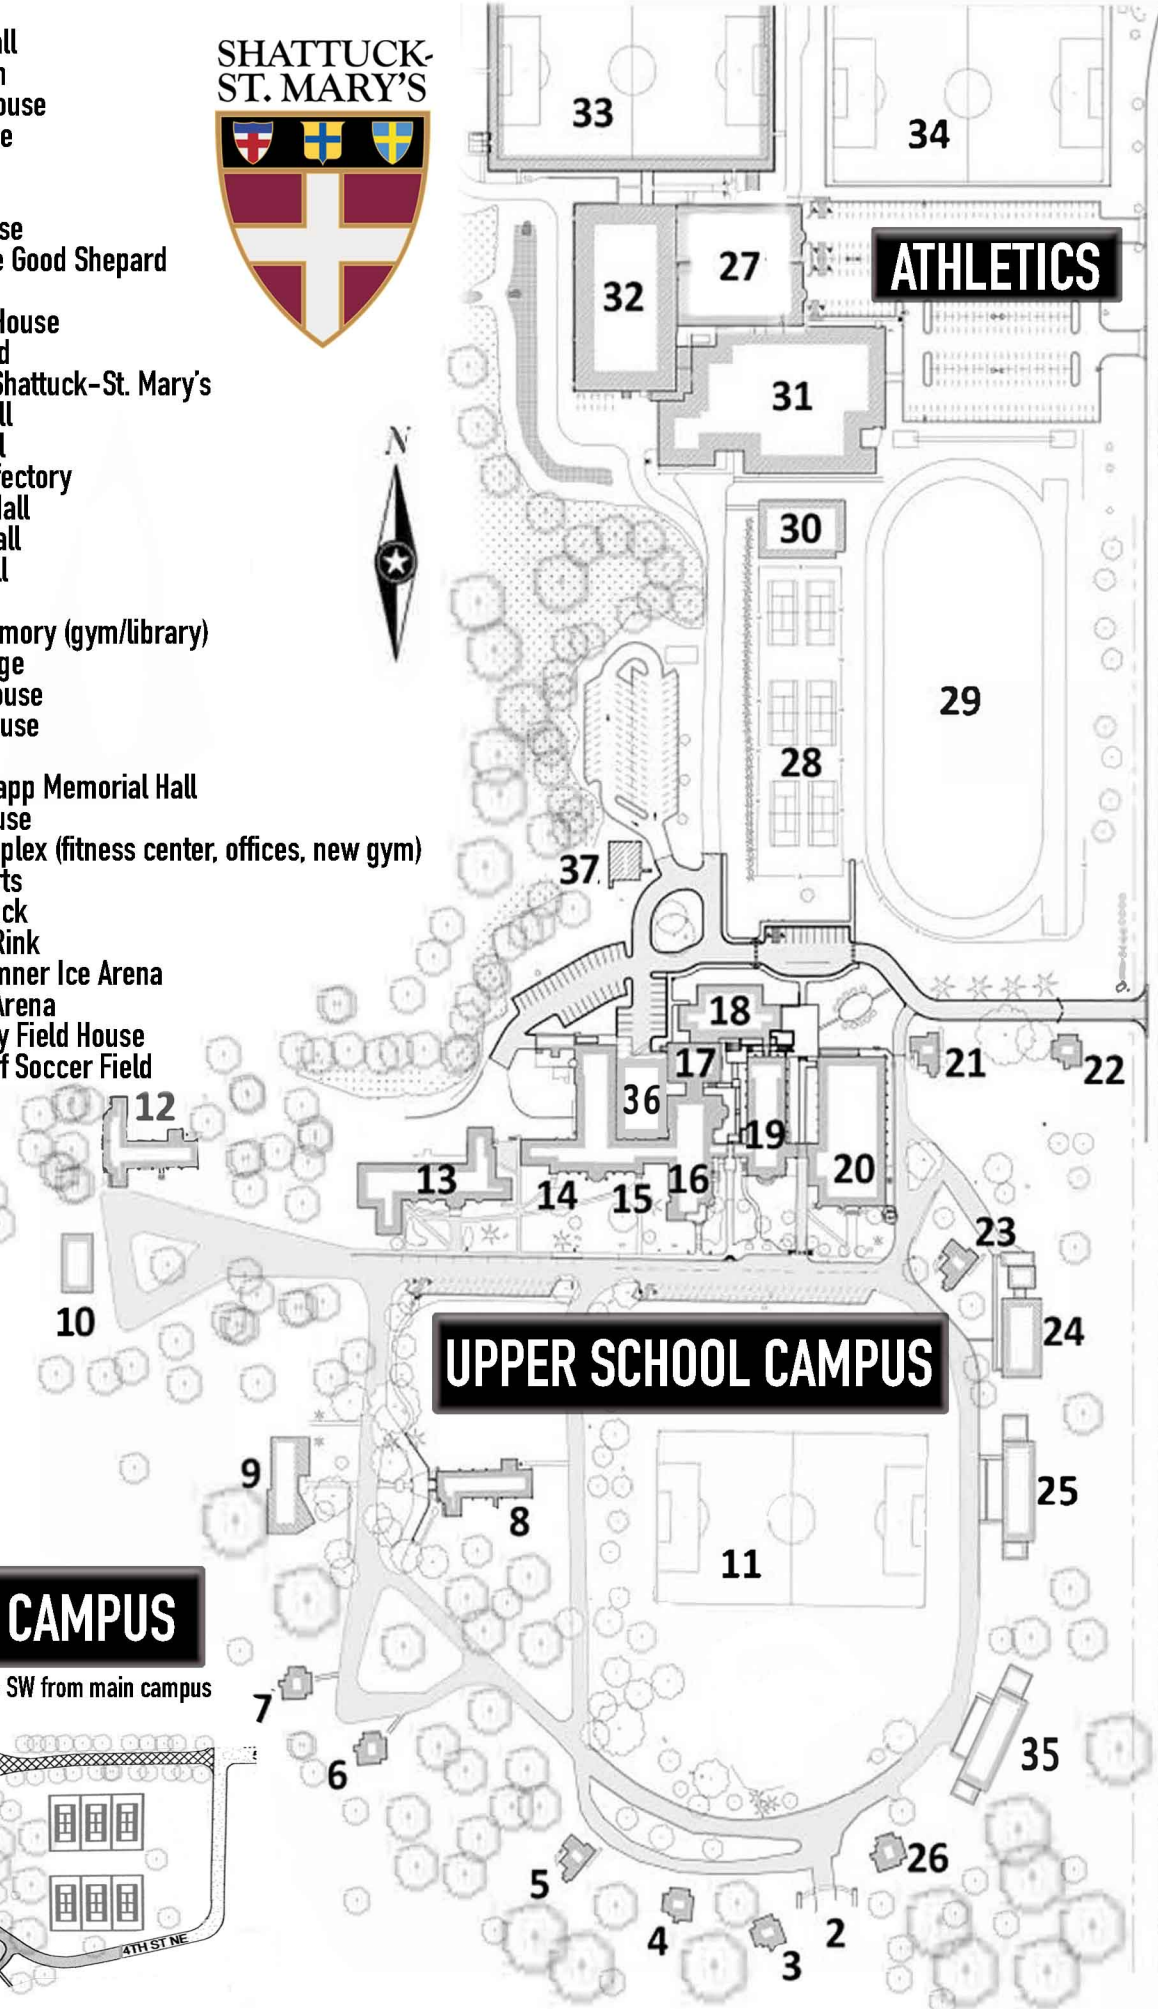

1. St. Mary's Hall
2. Whitney Arch
3. West Arch House
4. South Cottage
5. The Lodge
6. Dillon House
7. Scanlon House
8. Chapel of the Good Shepard
9. The Rectory
10. Goldsmith House
11. Parade Field
12. The Inn at Shattuck-St. Mary's
13. Whipple Hall
14. Smyser Hall
15. Morgan Refectory
16. Shumway Hall
17. Kingham Hall
18. Fayfield Hall
19. Dobbin Hall
20. Johnson Armory (gym/library)
21. North Cottage
22. The Gate House
23. Andreas House
24. Breck Hall
25. Roger S. Clapp Memorial Hall
26. Kramer House
27. Sports Complex (fitness center, offices, new gym)
28. Tennis Courts
29. Outdoor Track
30. Tom Ward Rink
31. John R. Sumner Ice Arena
32. J.P. Parise Arena
33. Dane Family Field House
34. Artificial Turf Soccer Field
35. Kim Hall
36. The Hub
37. Facilities

SHATTUCK-ST. MARY'S

ST. MARY'S CAMPUS

2 blocks SW from main campus

SHUMWAY AVENUE