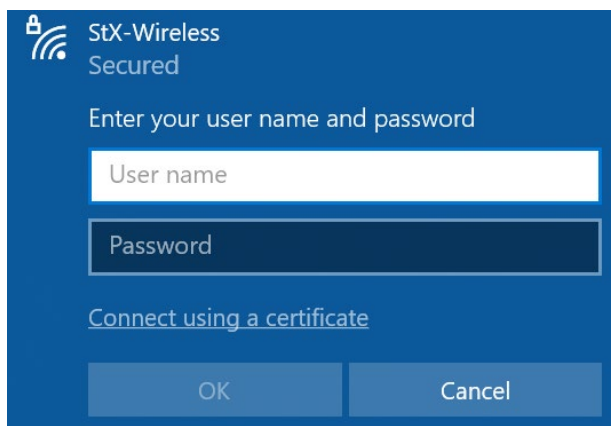

WiFi Connection Instructions

In list of available WiFi networks, click on StX-Wireless

Check the box for “Connect automatically” (if shown) and click connect.

When prompted, enter your StX Username (portion of your email address before the “@”, example: BomberB12345) and password (Same password as your email login). Click “OK”.

You are connected!