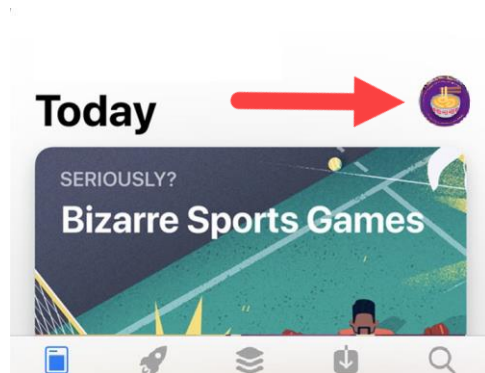

Brentwood Union Free School District

Find Your Email Address on Your iPhone

If you have a Smart device / phone you should have a email address already set up and connect to it. Here are simples to locate that information in just a few steps:

Find in Mail App

Open the **Mail** app

Click on any email in your inbox.

Inbox

Justin Shumaker 9:38 AM
Caribbean vacation
Travel Itinerary.pdf

Susan Shaw 8:02 AM
Birthday Beach Trip 🏖️🎉🌴
Hey! Yesterday was so much fun. I really had an amazing time at my party and it was such a sur.

Find in App Store

Open the **App Store**

Click on the **Profile** icon