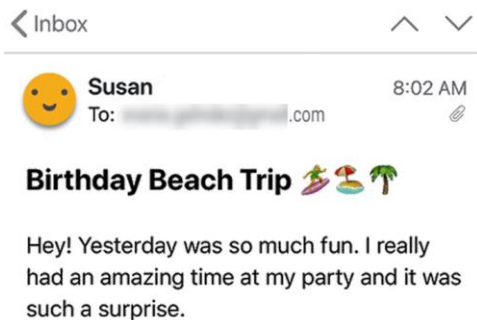

You should see your email address in the **To:** field of the email.