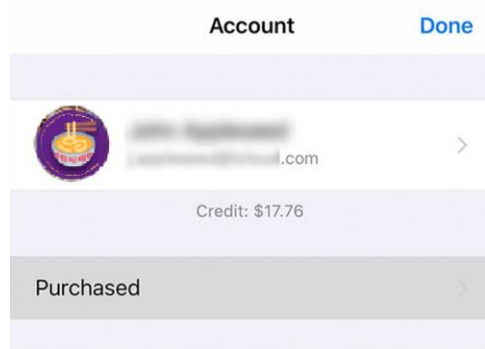

Find in App Store

Open the **App Store**

Click on the **Profile** icon

You should see your email address in the **To:** field of the email.

You will the email address connect to you App Store account.

You may also find your email address by checking Passwords and Accounts in the Settings Menu