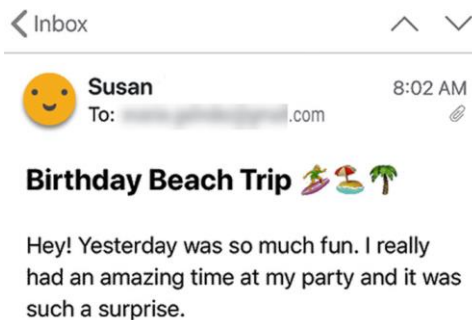

Brentwood Union Free School District

Encuentre su Correo Electrónico en su iPhone

Si tiene un dispositivo inteligente / teléfono, debe tener una dirección de correo electrónico ya configurada y conectarse a ella. Aquí hay simples para localizar esa información en sólo unos pocos pasos:

Buscar en Mail App

Abra el Mail app

Haga clic en cualquier correo electrónico en su bandeja de entrada.

Inbox

Justin Shumaker 9:38 AM
Caribbean vacation
Travel Itinerary.pdf

Susan Shaw 8:02 AM
Birthday Beach Trip 🎉🌴🌊
Hey! Yesterday was so much fun. I really had an amazing time at my party and it was such a sur.

Debería ver su dirección de correo electrónico en el campo **Para: (To:)** del correo electrónico.