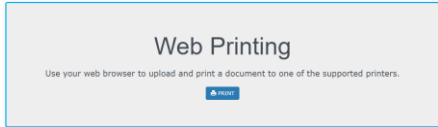

HOTSPOT Printing for Personal Devices

In your web browser address bar type: **http://hotspot/cps**

Click on
PRINT

Use **School log** in here

Click on **RicohSecurePrint**

Click **Choose File** to attach the file to be printed
Click **CONTINUE**