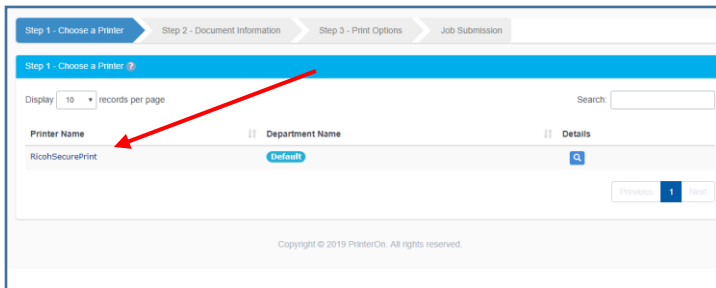

HOTSPOT Printing for Personal Devices

In your web browser address bar type: **http://hotspot/cps**

Click on
PRINT

Use **School log** in here

Click on **RicohSecurePrint**

Click **Choose File** to attach the file to be printed
Click **CONTINUE**