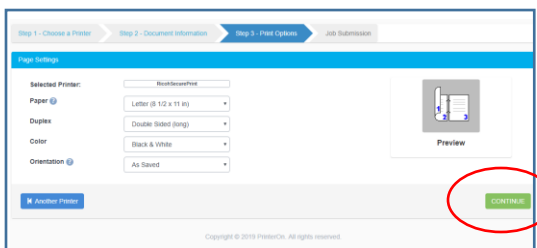

HOTSPOT Printing for Personal Devices

In your web browser address bar type: **http://hotspot/cps**

Click on
PRINT

Use **School log** in here

Click on **RicohSecurePrint**

Click **Choose File** to attach the file to be printed
Click **CONTINUE**