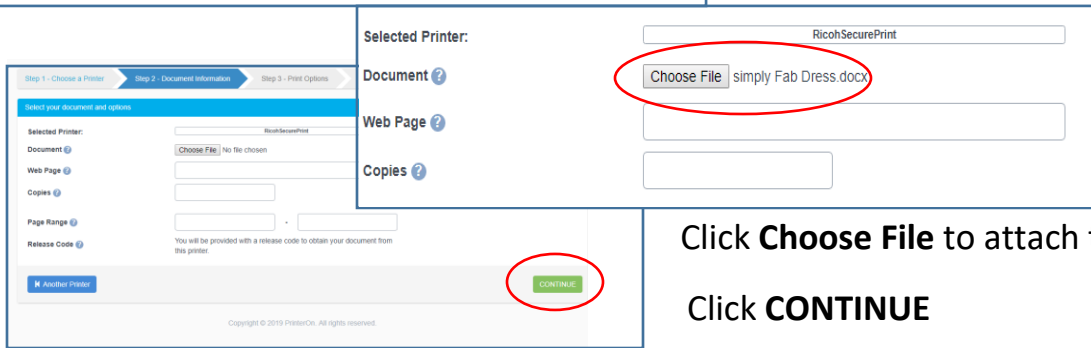

HOTSPOT Printing for Personal Devices

In your web browser address bar type: **http://hotspot/cps**

Click on
PRINT

Use **School log** in here

Click on **RicohSecurePrint**

Click **Choose File** to attach the file to be printed
Click **CONTINUE**