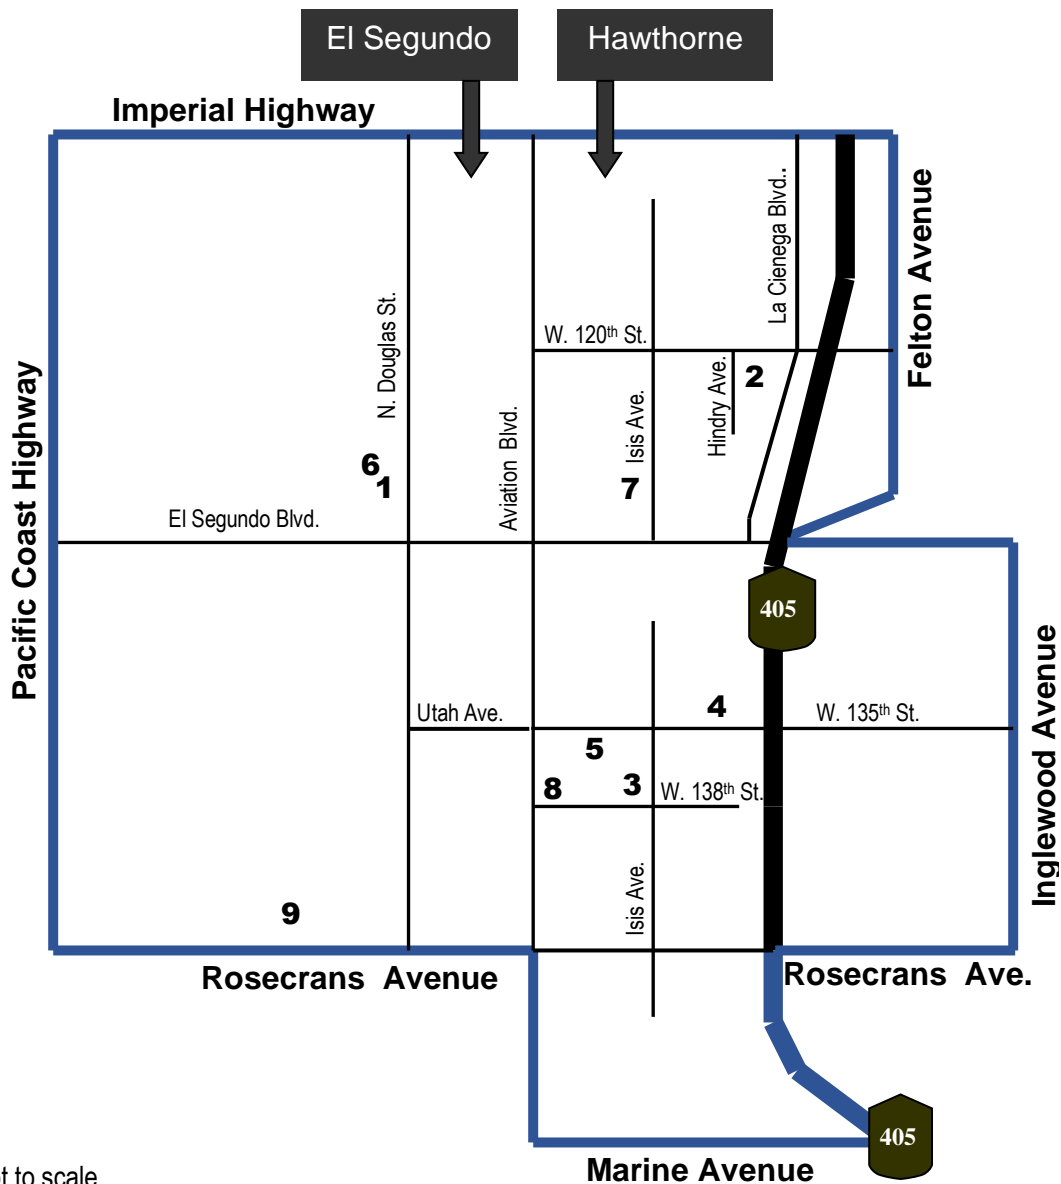

WISEBURN UNIFIED SCHOOL DISTRICT BOUNDARIES

- | | |
|--|---|
| 1. Wiseburn District Office | 201 N. Douglas Street, El Segundo 90245 |
| 2. Juan de Anza Elementary School (TK-5) | 12110 S. Hindry Avenue, Hawthorne 90250 |
| 3. 138 th Street Elementary School (3-5) | 5403 W. 138 th Street, Hawthorne 90250 |
| 4. Juan Cabrillo Elementary School (TK-2) | 5309 W. 135 th Street, Hawthorne 90250 |
| 5. Richard Henry Dana Middle School (6-8) | 5504 W. 135 th Street, Hawthorne 90250 |
| 6. Da Vinci Communications, Da Vinci Design, and
Da Vinci Science Charter High Schools (9-12) | 201 N. Douglas Street, El Segundo 90245 |
| 7. Da Vinci Connect (TK-8) | 12501 Isis Avenue, Hawthorne 90250 |
| 8. Success Learning Center (6-12 & Adult) | 13530 Aviation Boulevard, Hawthorne 90250 |
| 9. Da Vinci Connect High School (9-12) | 2141 Rosecrans Avenue, #1199, El Segundo 90245 |

Map not to scale