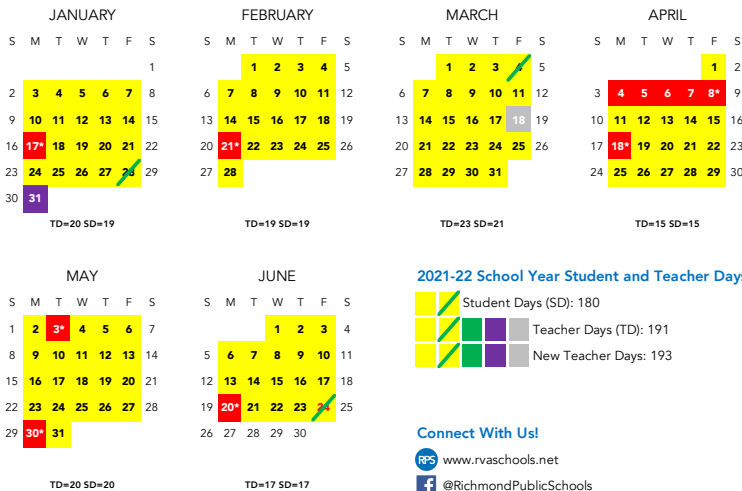

2022

2021-22 School Year Student and Teacher Days

- Student Days (SD): 180
- Teacher Days (TD): 191
- New Teacher Days: 193

Connect With Us!

- www.rvaschools.net
- [@RichmondPublicSchools](https://www.facebook.com/RichmondPublicSchools)
- [@RPSenEspanol](https://www.facebook.com/RPSenEspanol)
- [@rps_schools](https://www.facebook.com/rps_schools)
- [@rvaschools](https://www.instagram.com/rvaschools)
- [www.rvaschools.net/remind](https://www.youtube.com/channel/UC...)
- Family Support Line: 804-780-6195

Color Legend

- Regular School Days
- 2-Hour Early Dismissal/Afternoon PD
- Holidays and Breaks
- Summer Session
- District & School-Based PD Days
- Teacher Work Days (Schools Closed for Students)
- Parent/Caregiver Conference Day (Schools Closed for Students)
- 12-Month Employees Off for Holidays & Breaks
- Summer Fridays Off for Designated Staff