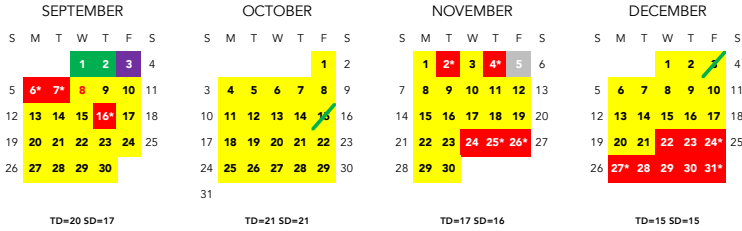

Official 2021-22 School Year Calendar

2021

2021-22 School Year Dates

- June 17: Last Day of School
- June 18: RPS Closed for Juneteenth (Actual Holiday on June 19)
- June 28-July 16: High School Summer Session 1
- July 5: RPS Closed for Independence Day (Actual Holiday on July 4)
- July 6-July 23: High School Summer Session 2
- July 12-August 13: PK-8 Summer Session
- August 24: First Day of School for 6-12 RPS Virtual Academy
- August 24-25: New Teacher Onboarding
- August 26: Teacher Work Day
- August 27-September 2: District & School-Based PD
- September 3: Teacher Work Day
- September 6: RPS Closed for Labor Day
- September 7: RPS Closed for Rosh Hashanah
- September 8: First Day of School for PK-12 In-Person and PK-5 RPS Virtual Academy
- September 16: RPS Closed for Yom Kippur
- October 15: 2-Hour Early Dismissal/Afternoon PD
- November 2: RPS Closed for Election Day
- November 4: RPS Closed for Diwali
- November 5: Parent/Caregiver Conference Day (Schools Closed for Students)
- November 24-26: RPS Schools Closed for Thanksgiving Break
- December 3: 2-Hour Early Dismissal/Afternoon PD
- December 22-December 31: RPS Schools Closed for Winter Break
- January 17: RPS Closed for Martin Luther King, Jr. Day
- January 28: 2-Hour Early Dismissal/Afternoon PD
- January 31: Teacher Work Day (Schools Closed for Students)
- February 21: RPS Closed for Presidents' Day
- March 4: 2-Hour Early Dismissal/Afternoon PD
- March 18: Parent/Caregiver Conference Day (Schools Closed for Students)
- April 4-8: RPS Schools Closed for Spring Break
- April 18: RPS Closed for Easter Monday
- May 3: RPS Closed for Eid al-Fitr
- May 30: RPS Closed for Memorial Day
- June 20: RPS Closed for Juneteenth (Actual Holiday on June 19)
- June 24: Last Day of School (2-Hour Early Dismissal for Students)