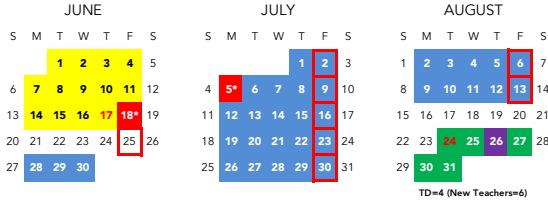

Official 2021-22 School Year Calendar

2021

2021-22 School Year Dates

- June 17: Last Day of School
- June 18: RPS Closed for Juneteenth (Actual Holiday on June 19)
- June 28-July 16: High School Summer Session 1
- July 5: RPS Closed for Independence Day (Actual Holiday on July 4)
- July 6-July 23: High School Summer Session 2
- July 12-August 13: PK-8 Summer Session
- August 24: First Day of School for 6-12 RPS Virtual Academy
- August 24-25: New Teacher Onboarding
- August 26: Teacher Work Day
- August 27-September 2: District & School-Based PD
- September 3: Teacher Work Day
- September 6: RPS Closed for Labor Day
- September 7: RPS Closed for Rosh Hashanah
- September 8: First Day of School for PK-12 In-Person and PK-5 RPS Virtual Academy
- September 16: RPS Closed for Yom Kippur
- October 15: 2-Hour Early Dismissal/Afternoon PD
- November 2: RPS Closed for Election Day
- November 4: RPS Closed for Diwali
- November 5: Parent/Caregiver Conference Day (Schools Closed for Students)
- November 24-26: RPS Schools Closed for Thanksgiving Break
- December 3: 2-Hour Early Dismissal/Afternoon PD
- December 22-December 31: RPS Schools Closed for Winter Break
- January 17: RPS Closed for Martin Luther King, Jr. Day
- January 28: 2-Hour Early Dismissal/Afternoon PD
- January 31: Teacher Work Day (Schools Closed for Students)
- February 21: RPS Closed for Presidents' Day
- March 4: 2-Hour Early Dismissal/Afternoon PD
- March 18: Parent/Caregiver Conference Day (Schools Closed for Students)
- April 4-8: RPS Schools Closed for Spring Break
- April 18: RPS Closed for Easter Monday
- May 3: RPS Closed for Eid al-Fitr
- May 30: RPS Closed for Memorial Day
- June 20: RPS Closed for Juneteenth (Actual Holiday on June 19)
- June 24: Last Day of School (2-Hour Early Dismissal for Students)