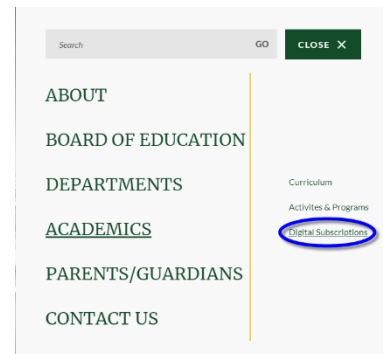

3. Then go to Academics and then Digital Subscriptions.