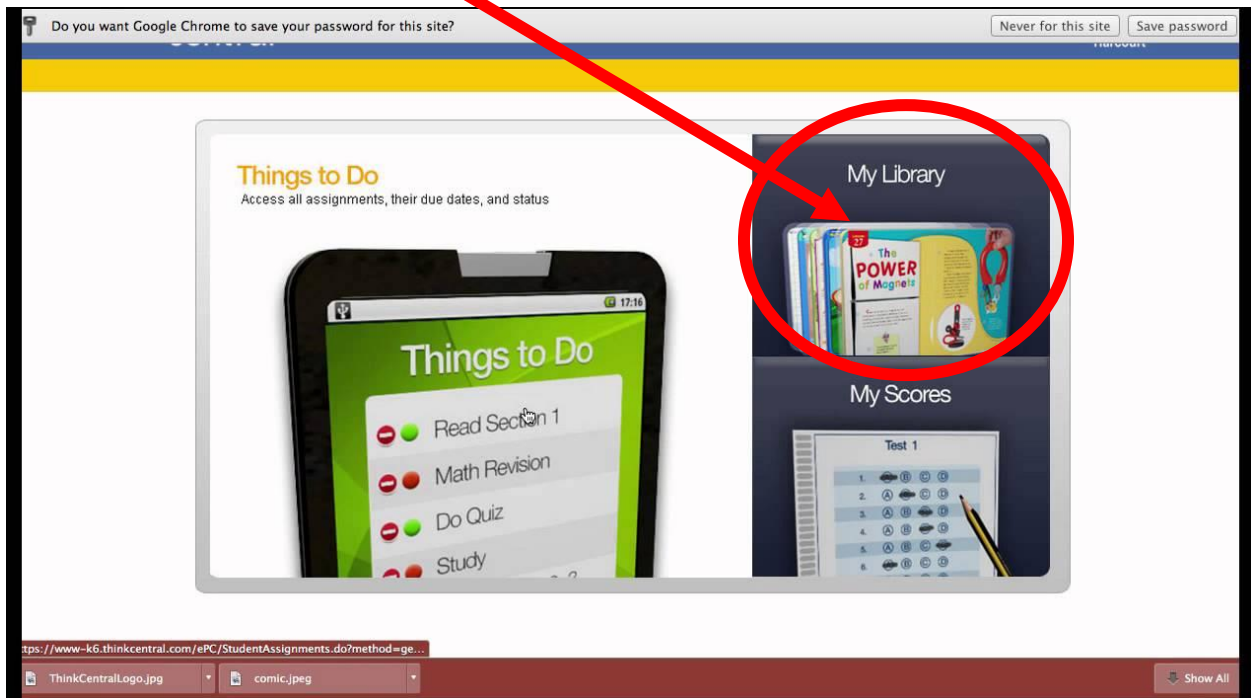

Or

1. You can also access Go Math from the District Website.
www.bufsd.org/apps
2. In the upper-right hand corner select MENU.

3. Then go to Academics and then Digital Subscriptions.

4. Click onto the icon.  Then select Go Math.

5. Click on My Library

6. Select:

a. **Mega Math** or

Mega Math

b. **Mega Math en español.**

Mega Math en español

7. Select any category by clicking onto one of the colored tiles.

8. Select **Topic** (choose what you would like to practice)