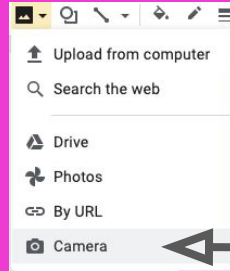

TAKE A PICTURE!
INSERT IT HERE!

Click the mountains and the arrow beside it!

Click camera!

CLICK ALLOW CAMERA!

Hold your work up to the camera, click the yellow camera button!

Click insert and adjust it to fit on the screen!