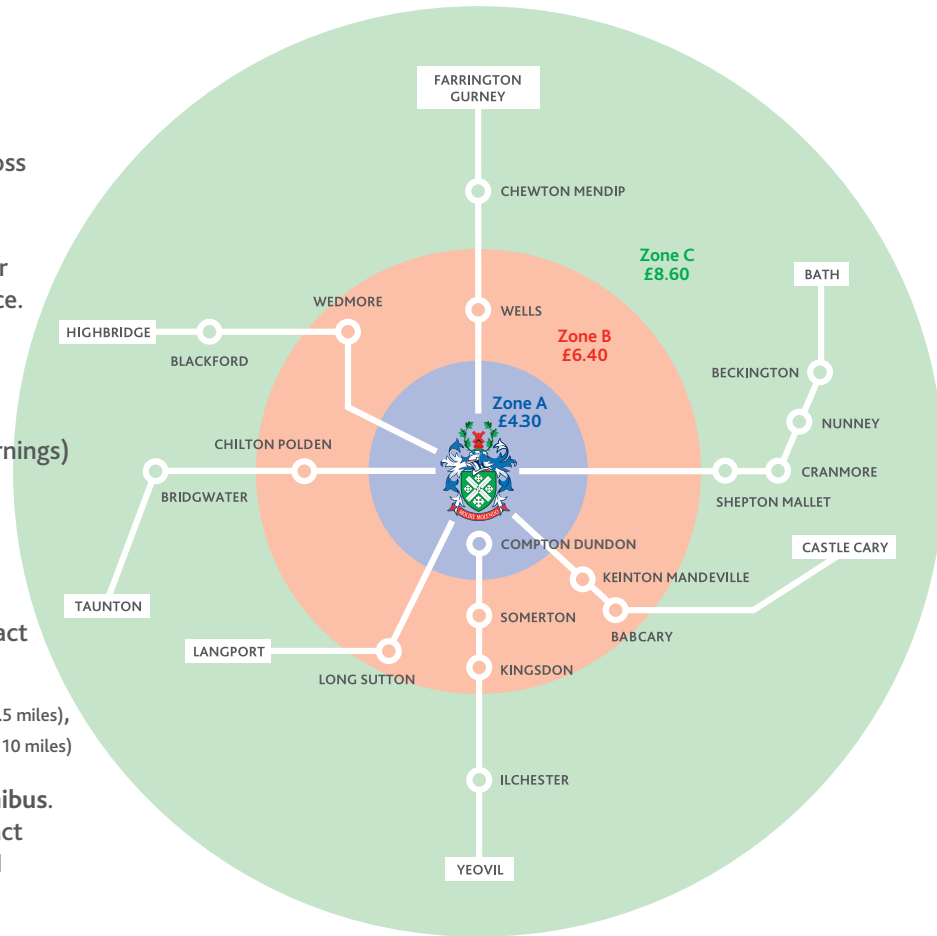

Millfield and Millfield Prep Minibus Service

Millfield has a fantastic minibus service, running across eight routes, available to get you to and from our Senior and Prep Schools.

Our current advertised routes are flexible to cater for our pupils' needs, so talk to us about using this service.

The service is for children age 5 upwards (Year 1). Each minibus has a capacity for 12 passengers so early registration of interest is advised.

- Monday to Friday return service (and Saturday mornings) during term time
- Convenient and safe pick up points
- Flexible day choices - pick which days suit you
- DBS cleared experienced drivers, employed by Millfield, who carry a phone for easy parental contact
- Excellent value for money
- Zonal charging (daily return): Zone A – £4.30 (up to 3.5 miles), Zone B – £6.40 (up to 10 miles) and Zone C – £8.60 (over 10 miles)

Timetables are available at millfieldschool.com/minibus. For further enquiries or to book a place, please contact Jane Dykes in the Transport Office on 01458 444351 or email dykes.j@millfieldschool.com

Places are available on a first come basis. Please make bookings in advance of each term. If no spaces are available, names will be added to a waiting list. Half a term's notice is required for withdrawing a child from the service.

MILLFIELD