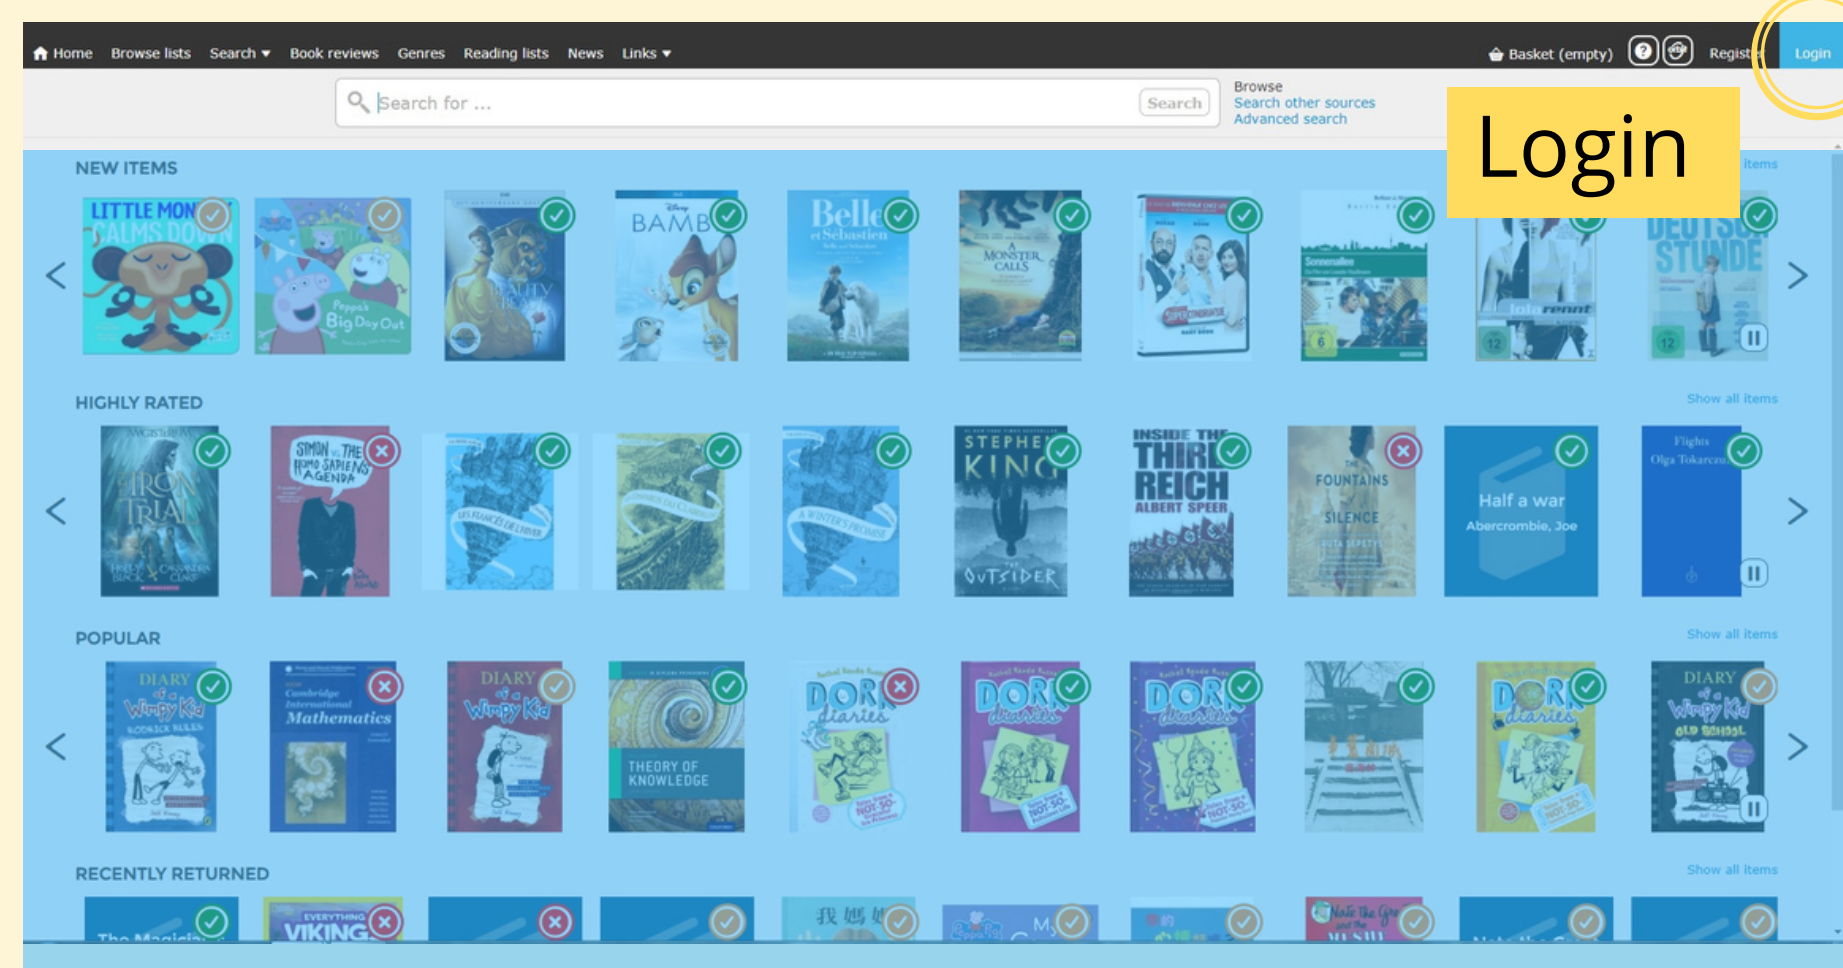

Login with TES email account