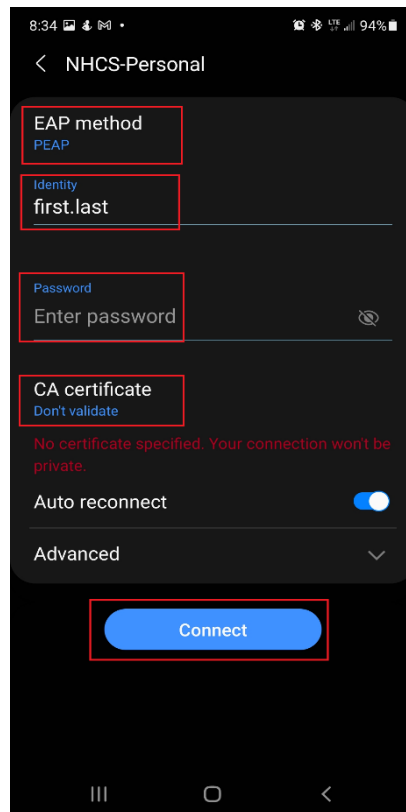

NHCS- Personal Network

Android Phone Instructions

Prepared using Note 10 Plus with Android 11operating system

NOTE: This may not work on some of Android 11 Devices

1. Go to Settings

2. Go to Network & Internet

NHCS- Personal Network

Android Phone Instructions

3. Press Wi-F

4. Select NHCS-Personal

NHCS- Personal Network

Android Phone Instructions

5. Enter the following information

EAP method: PEAP

Identity: NHCS Username

Password: NHCS Password

CA Certificate: Do Not Validate

At this point you are connected to the **NHCS-Personal** network.