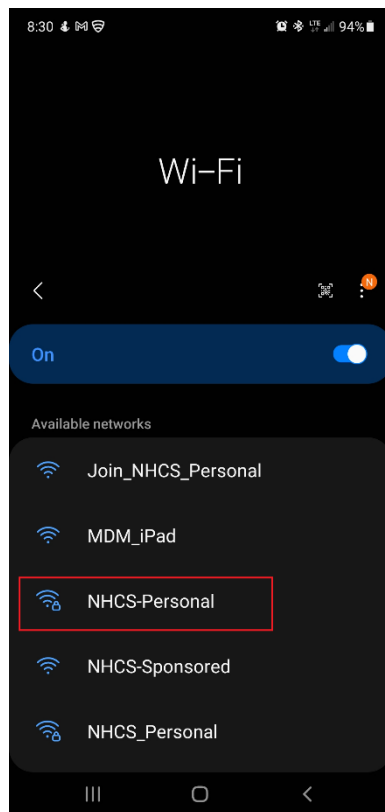

NHCS- Personal Network

Android Phone Instructions

Prepared using Note 10 Plus with Android 11operating system

NOTE: This may not work on some of Android 11 Devices

1. Go to Settings

2. Go to Network & Internet

NHCS- Personal Network

Android Phone Instructions

3. Press Wi-F

4. Select NHCS-Personal

NHCS- Personal Network

Android Phone Instructions

5. Enter the following information

EAP method: PEAP