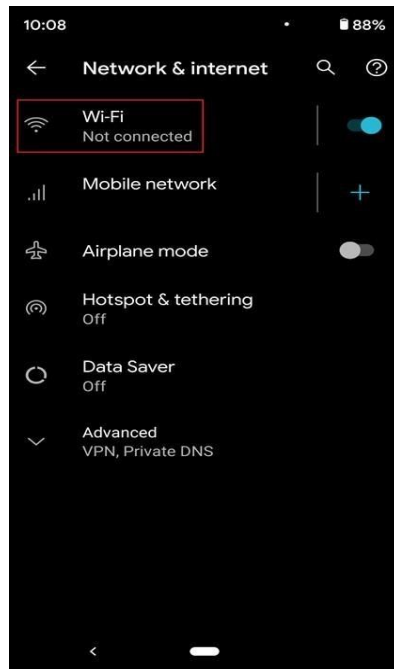

NHCS- Personal Network

Android Phone Instructions

Prepared using Note 10 Plus with Android 11operating system

NOTE: This may not work on some of Android 11 Devices

1. Go to Settings

2. Go to Network & Internet

NHCS- Personal Network

Android Phone Instructions

3. Press Wi-F

4. Select NHCS-Personal

NHCS- Personal Network

Android Phone Instructions

5. Enter the following information

EAP method: PEAP