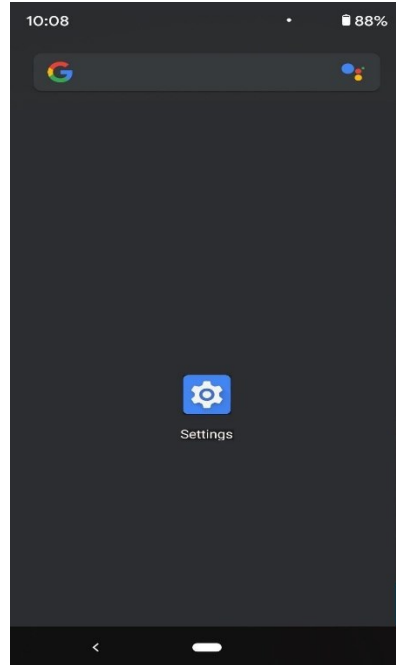

NHCS- Personal Network

Android Phone Instructions

Prepared using Note 10 Plus with Android 11operating system

NOTE: This may not work on some of Android 11 Devices

1. Go to Settings

2. Go to Network & Internet

NHCS- Personal Network

Android Phone Instructions

3. Press Wi-F

4. Select NHCS-Personal

NHCS- Personal Network

Android Phone Instructions

5. Enter the following information

EAP method: PEAP