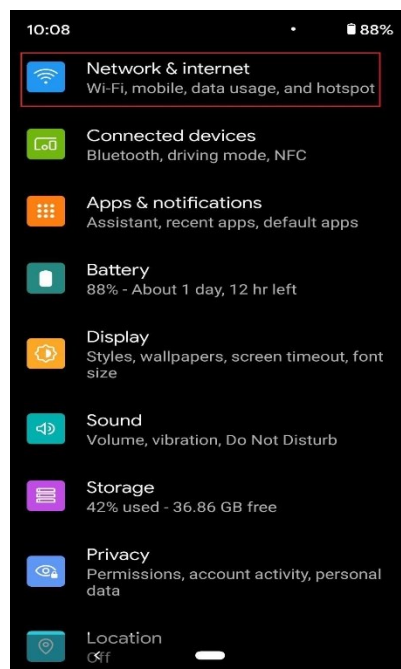

NHCS- Personal Network

Android Phone Instructions

Prepared using Note 10 Plus with Android 11operating system

NOTE: This may not work on some of Android 11 Devices

1. Go to Settings

2. Go to Network & Internet

NHCS- Personal Network

Android Phone Instructions

3. Press Wi-F

4. Select NHCS-Personal

NHCS- Personal Network

Android Phone Instructions

5. Enter the following information

EAP method: PEAP