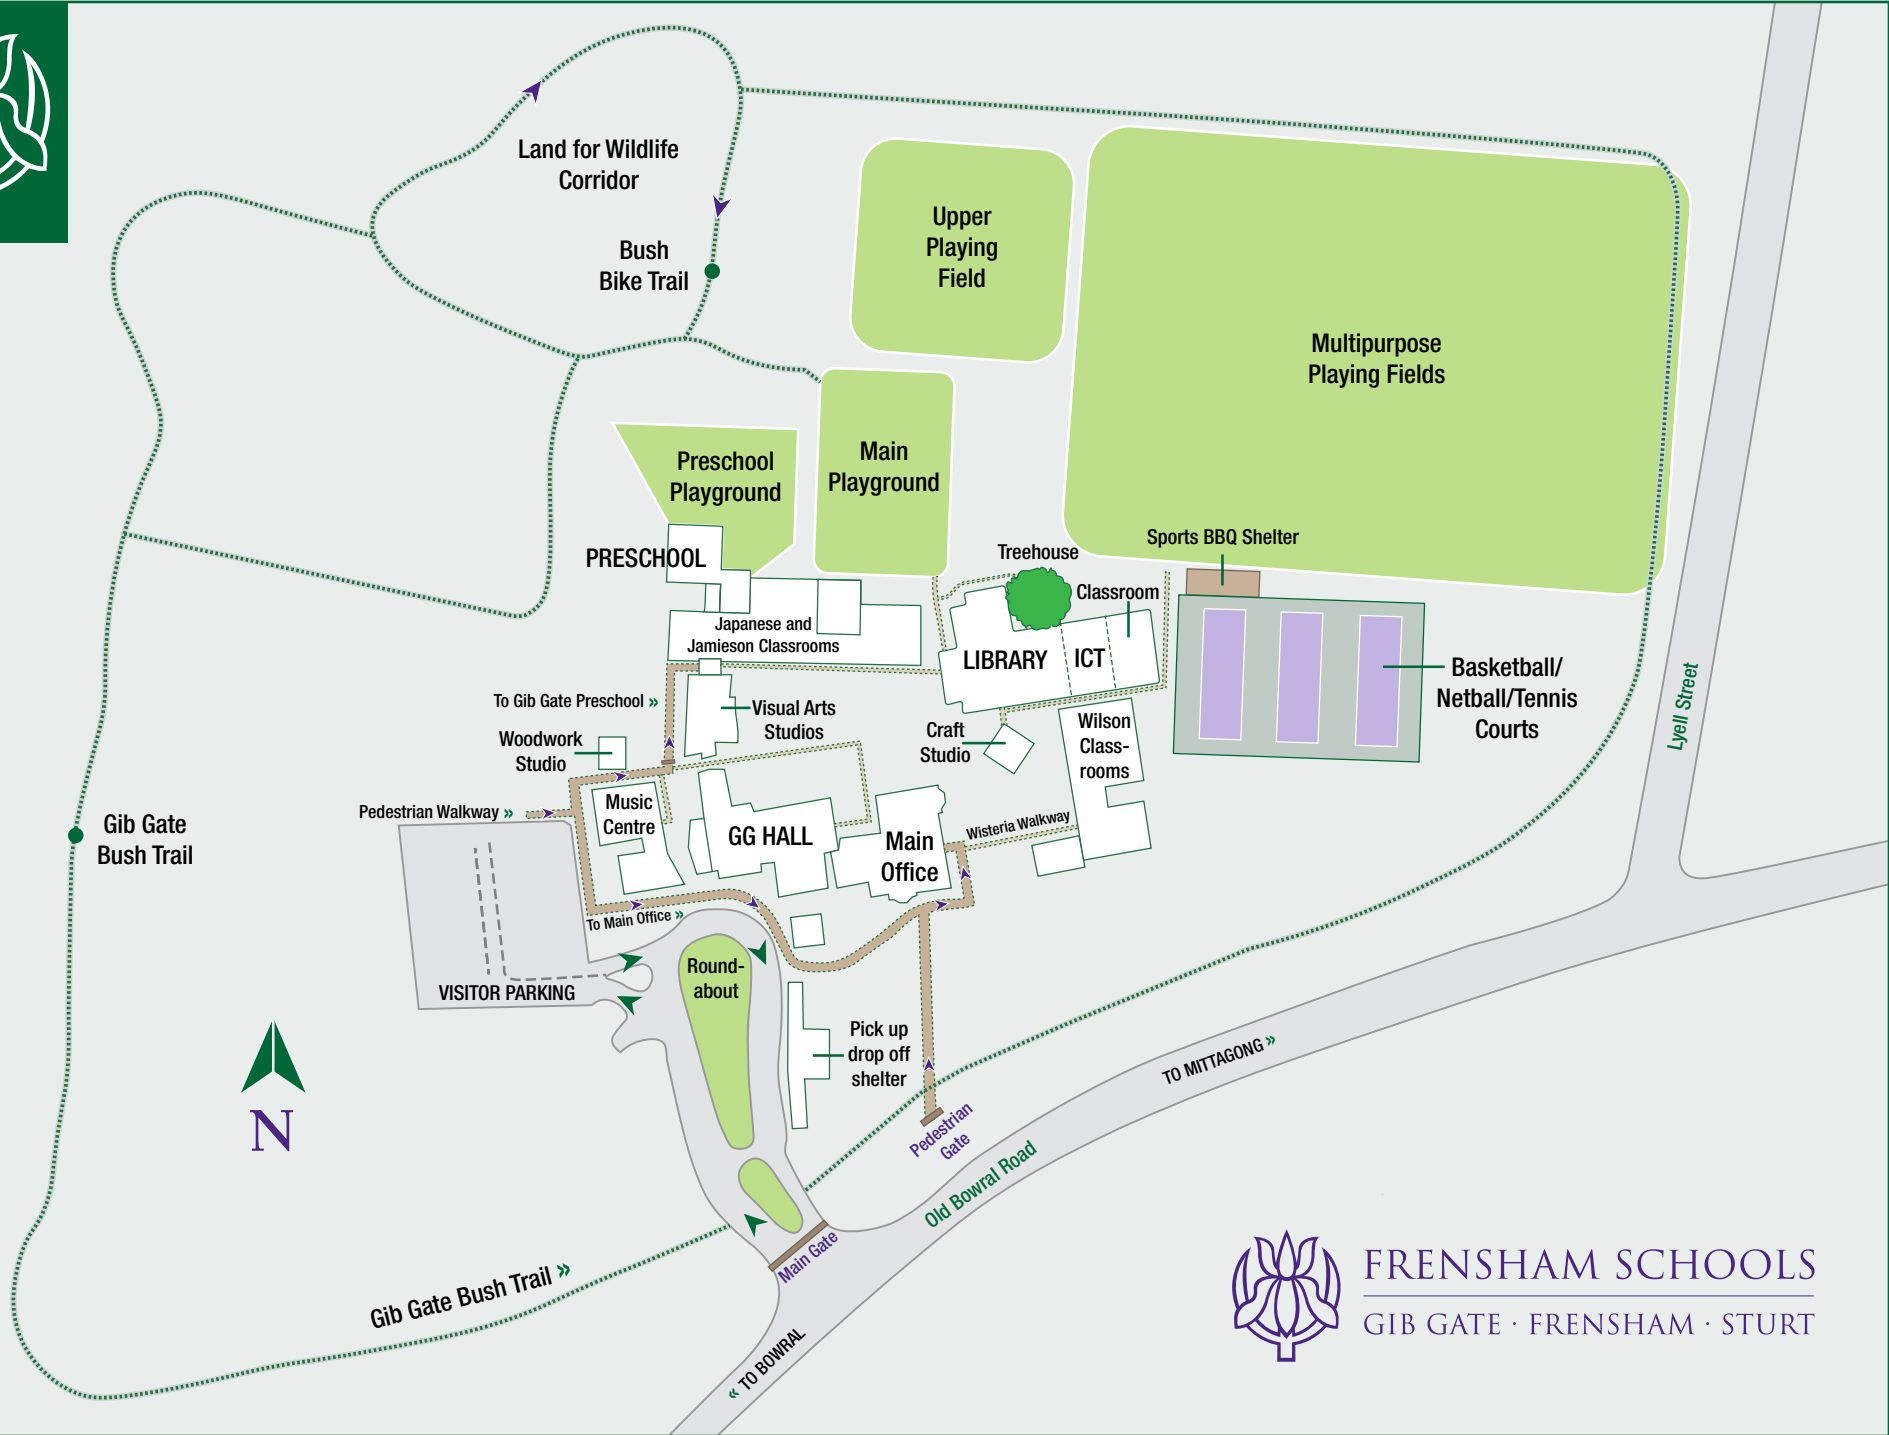

GIB GATE CAMPUSMAP

GIB GATE | FRENHAM SCHOOLS

Old Bowral Road
Mittagong NSW 2575

Phone: +61 2 4860 2000
krussell@gibgate.nsw.edu.au

www.gibgate.nsw.edu.au

FRENHAM SCHOOLS
GIB GATE · FRENHAM · STURT