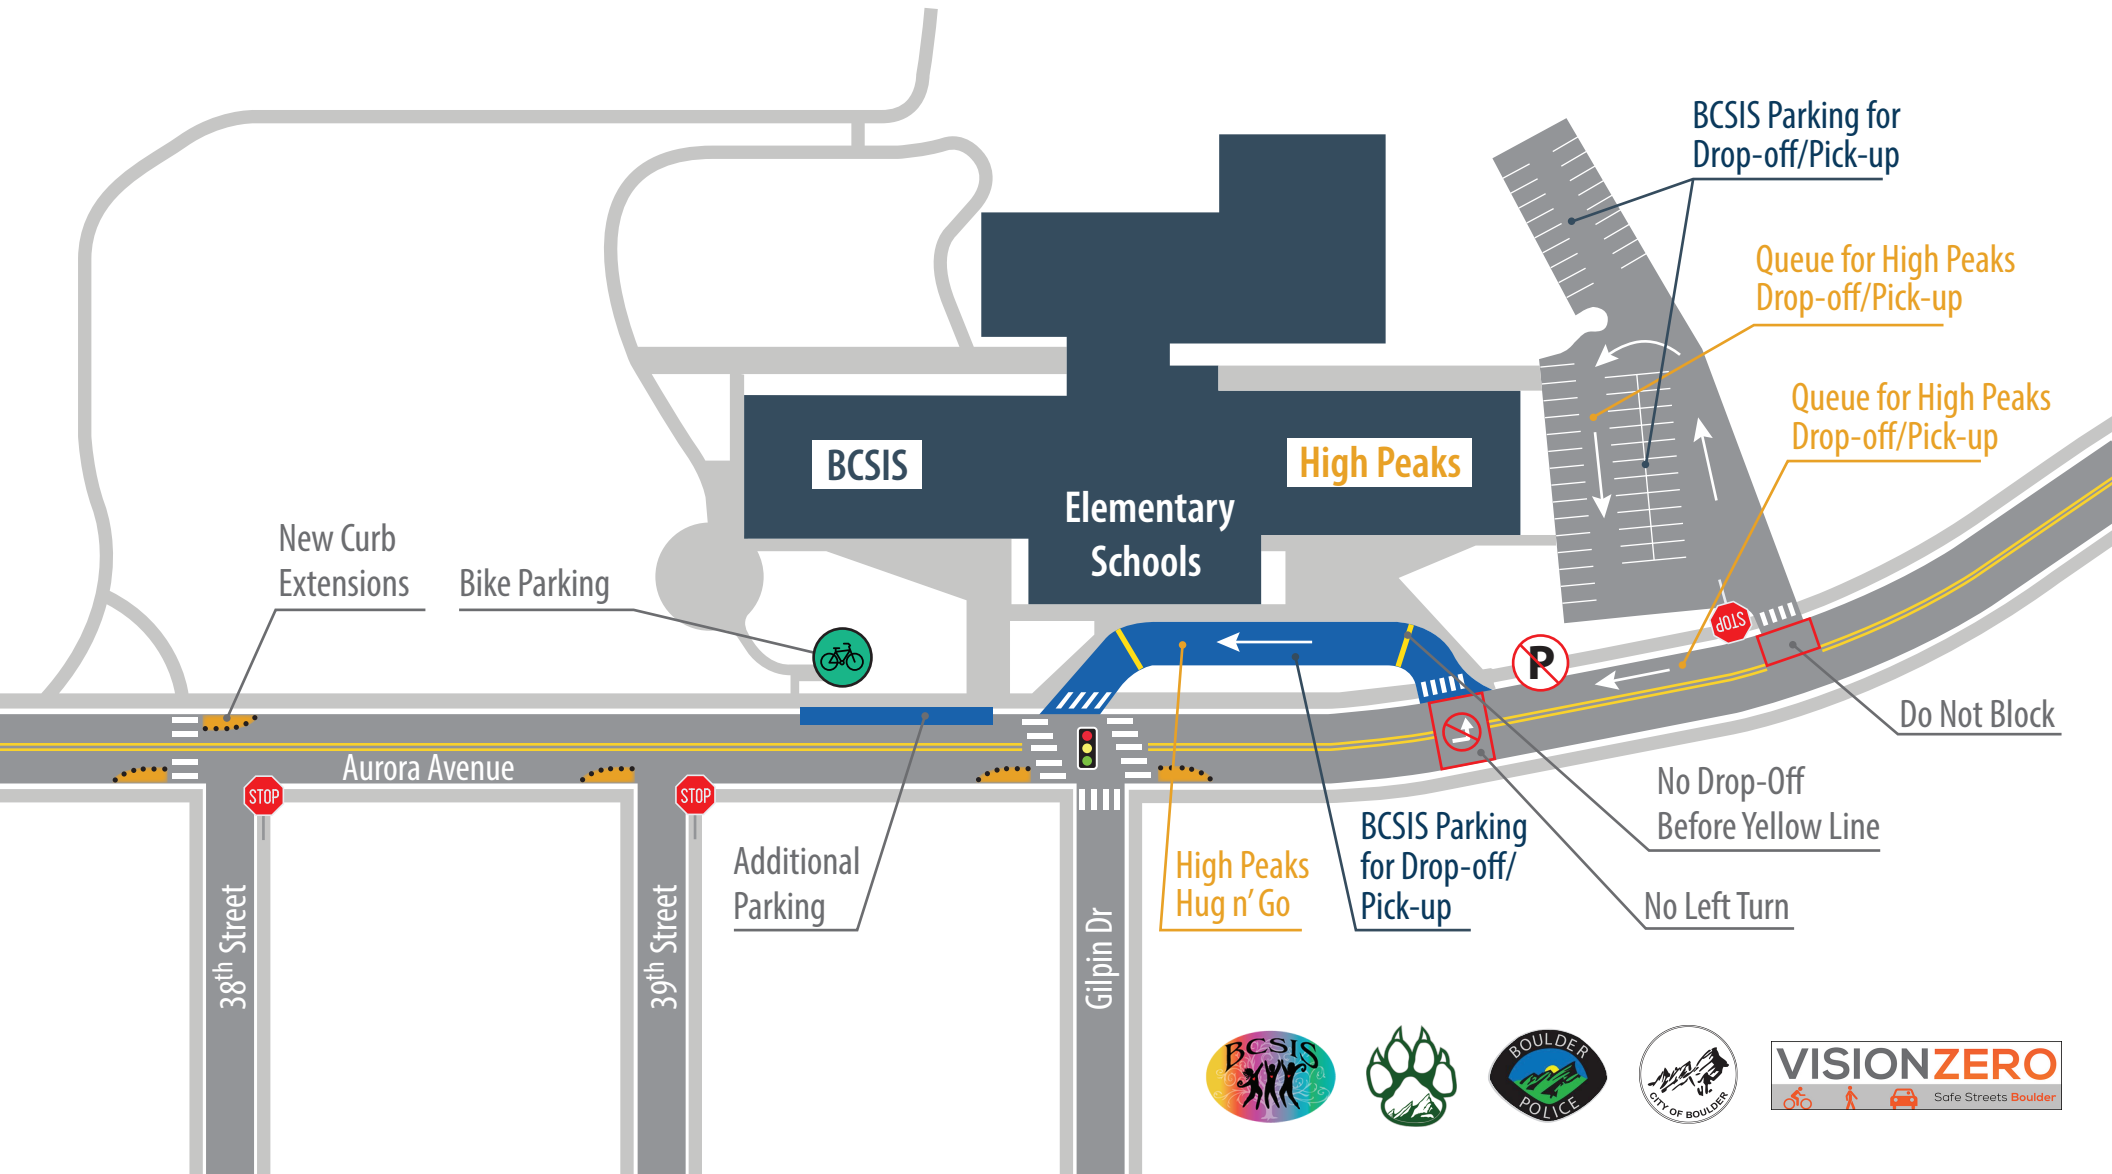

BCSIS & High Peaks Travel Safety Map

No U-Turns Anywhere

20 MPH Speed Limit

Use Crosswalks

No U-Turns Anywhere

Don't make U-turns, they're dangerous.

Slow Down

Drive 20 mph in the school zone, it's the law.

Use Crosswalks

Stay with your child and use crosswalks.