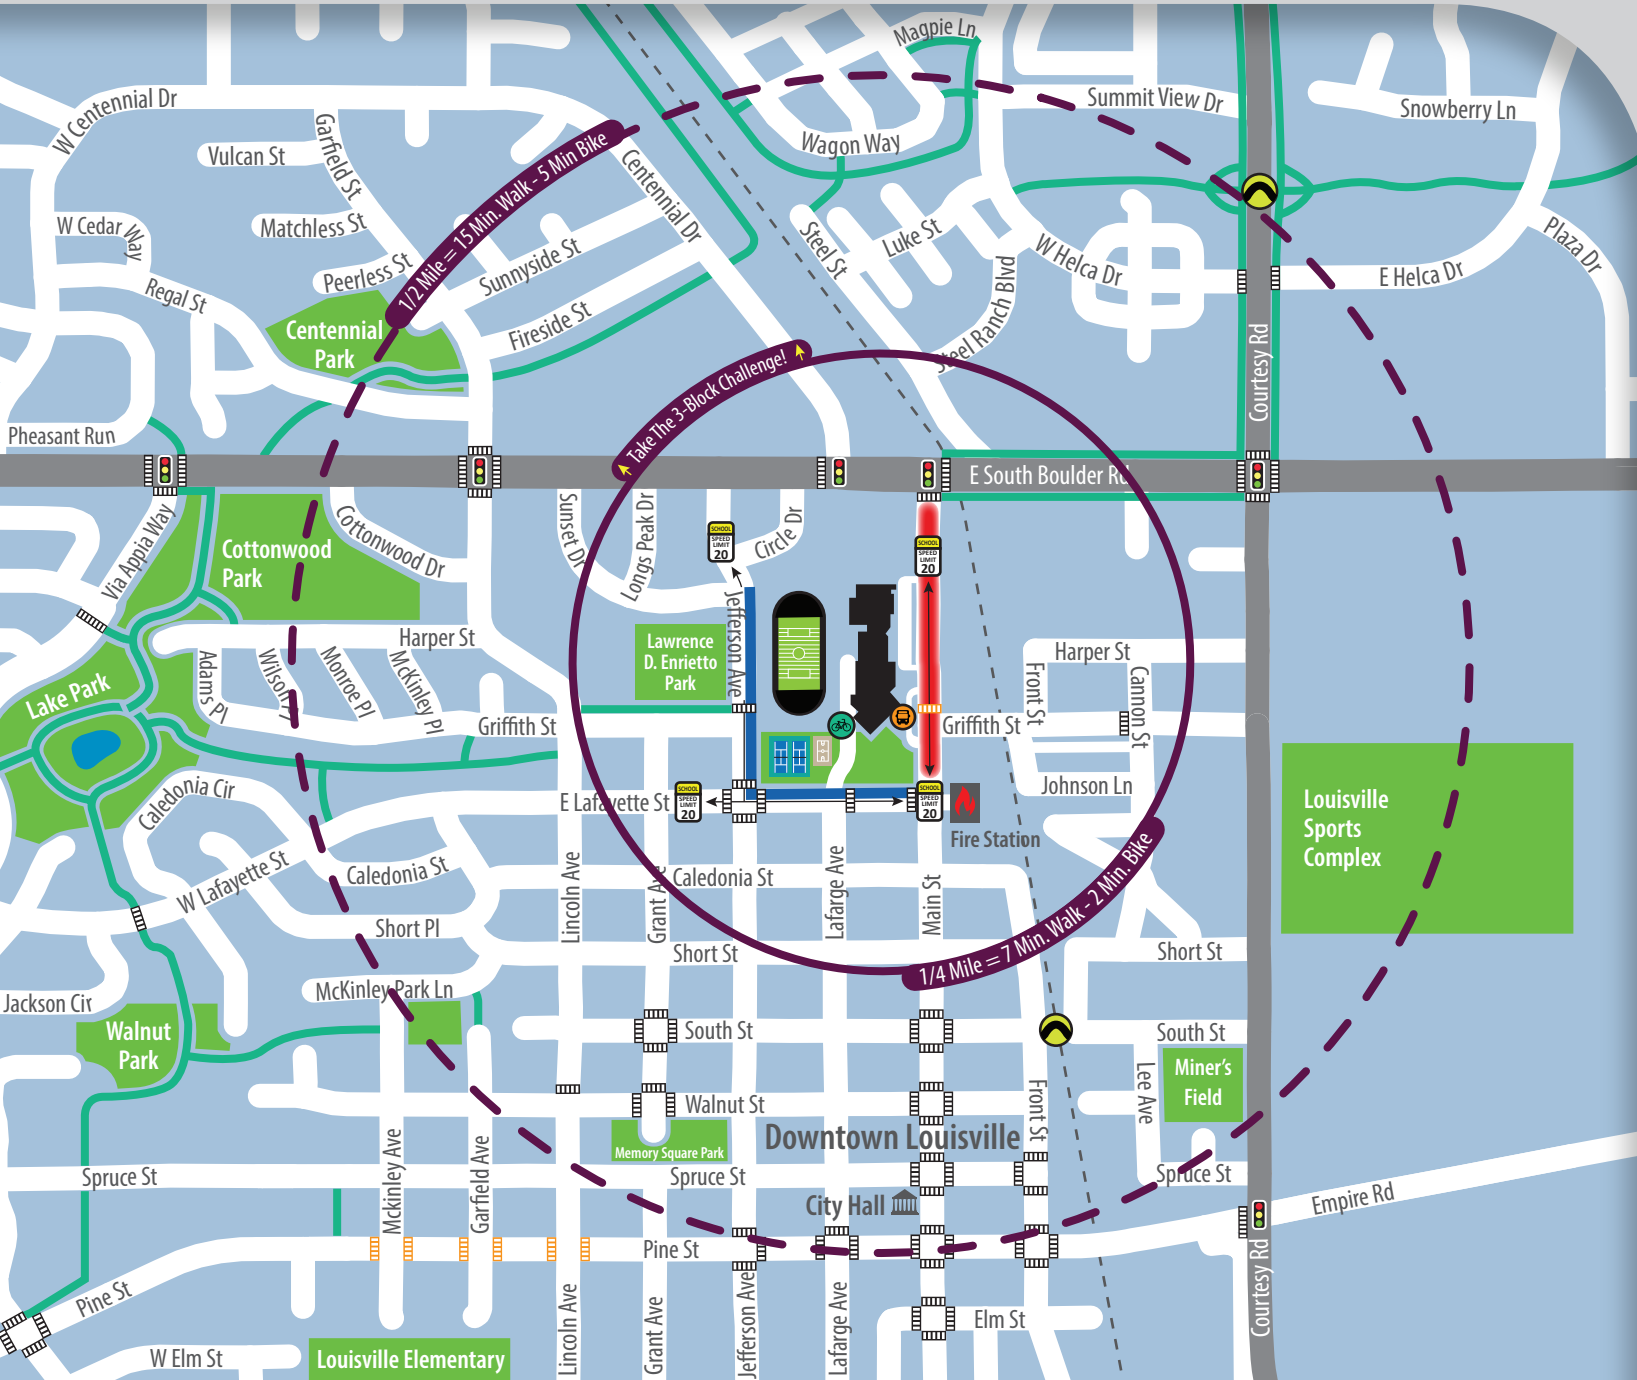

Louisville Middle School Travel Map

Legend

- High Traffic Congestion & No U-Turns (Avoid)
- Hug n' Go
- Walk & Bike Path (Paved)
- Crosswalks
- Enhanced Crosswalk
- Rail Road
- Underpass
- Bike Parking
- School Bus Drop Off
- Traffic Light
- School Slow Zone (20mph)
- Louisville Middle School

Questions about student transportation?
Email: saferoutes@BVSD.org | Phone: 720-561-5120