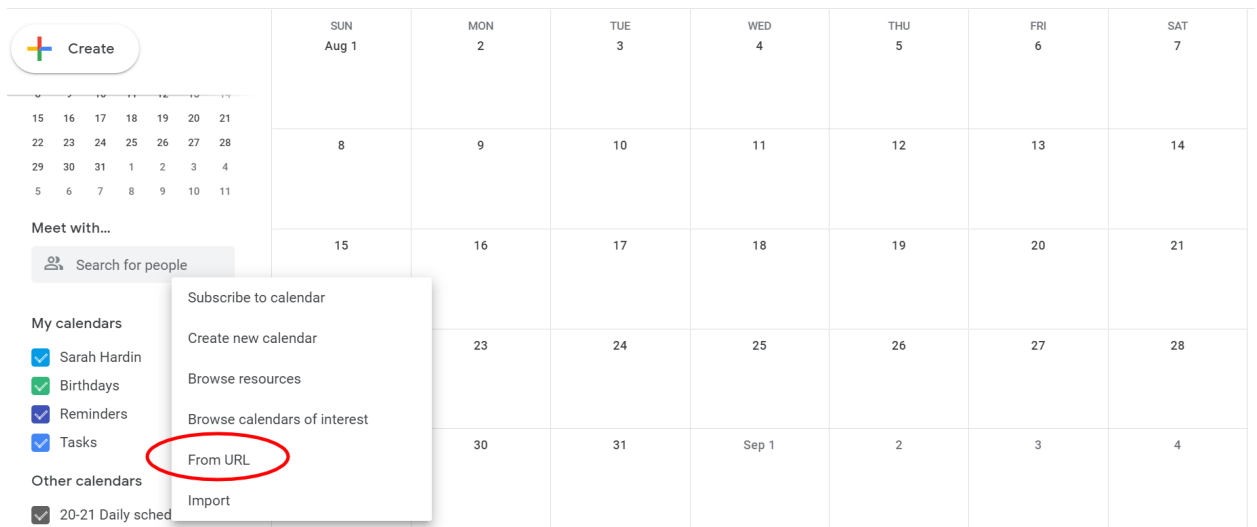

4. Open your Google calendar and hit the + beside “Other Calendars” in the right-hand column. Go to “From URL.”

5. Paste the URL and hit “Add Calendar.”

From URL

URL of calendar

<https://www.cgshnc.org/cf_calendar/feed.cfm?type=ic>

☐ Make the calendar publicly accessible

You can add a calendar using the iCal format by its address.

Add calendar