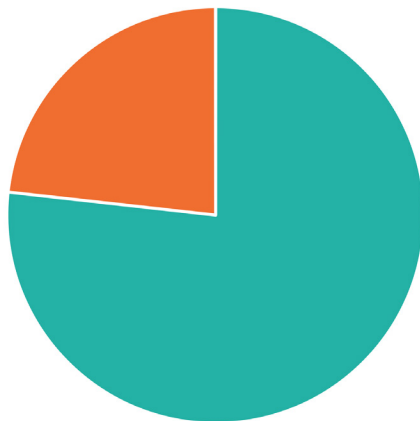

\$57,485
Average Teacher's Salary

\$74,817
Max Teacher's Salary

**These salaries do not include stipends. In 2020, Galveston ISD awarded \$581,850 in teacher incentives.*

GISD TEACHERS' HIGHEST DEGREE HELD