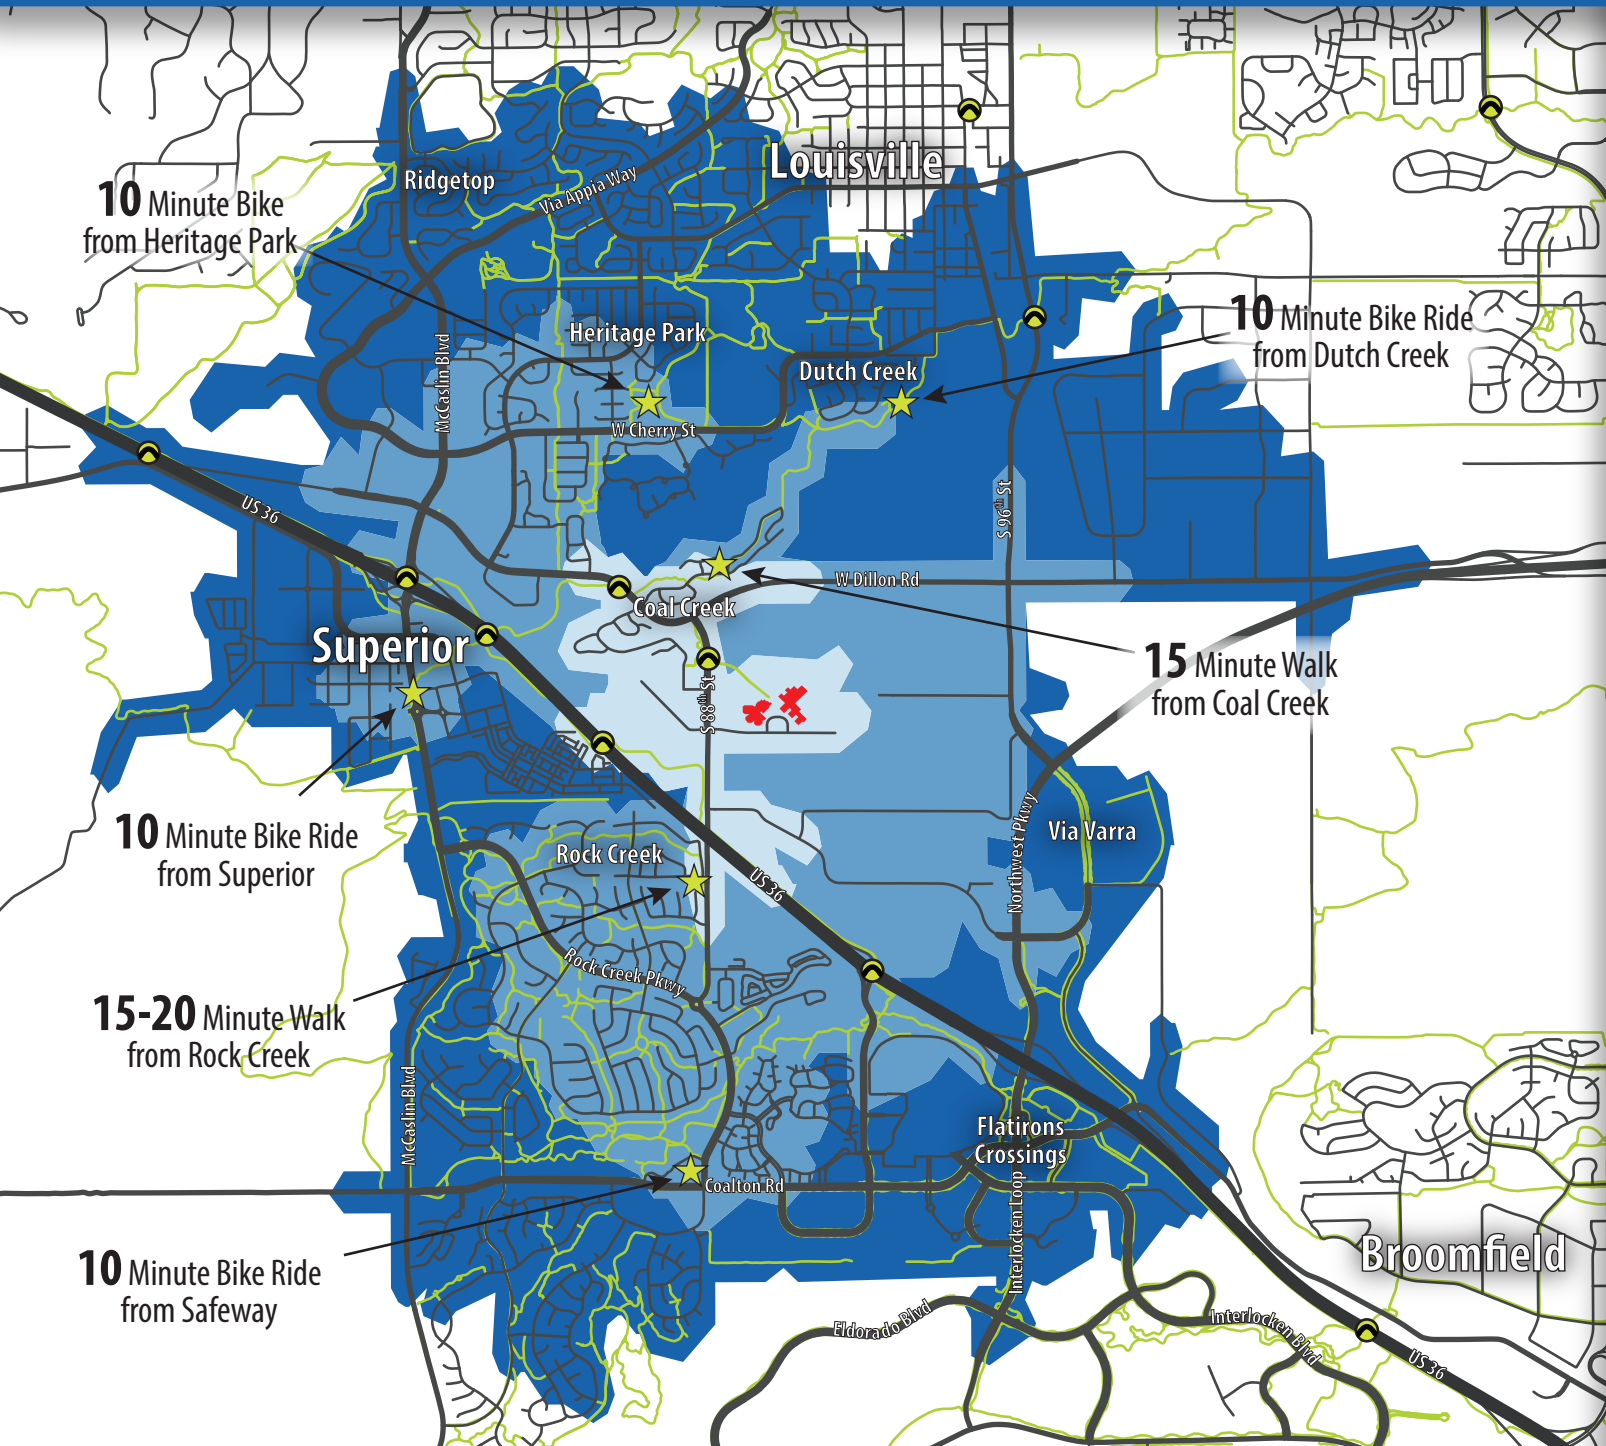

Monarch Neighborhood Walk + Bike Guide

Legend

-  Walk Zone (1 Mile)
-  Walk/Bike Zone (2 Miles)
-  Bike Zone (3 Miles)
-  Travel time from the star to Centaurus High
-  Underpass / Overpass
-  Streets
-  Walk and Bike Paths
-  Monarch Highschool
-  Monarch K-8

Questions about student transportation?
 Email: saferroutes@BVSD.org | Phone: 720-561-5120