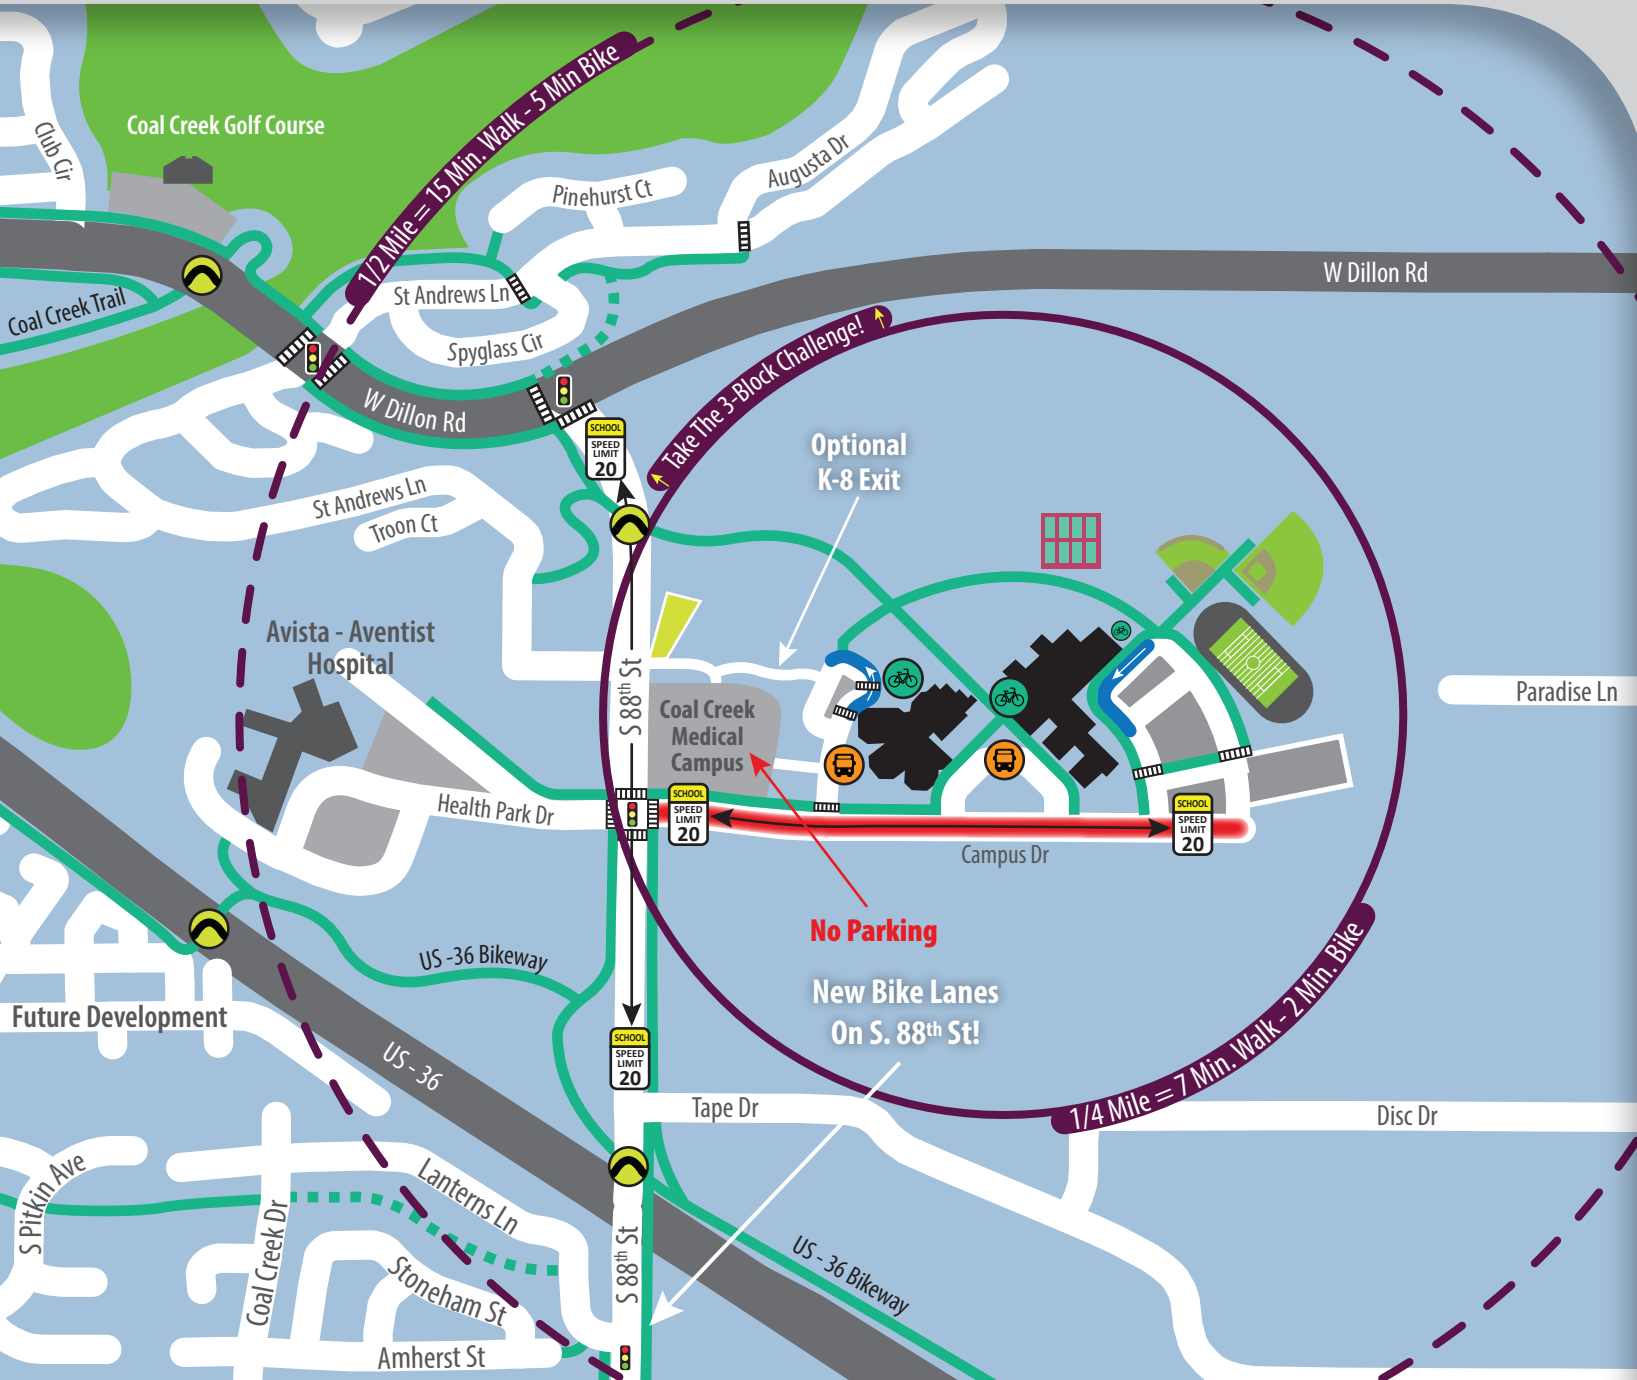

Monarch High & K-8 Travel Map

Legend

- High Traffic Congestion & No U-Turns (Avoid)
- Park & Walk (Aim for)
- Hug n' Go
- Walk & Bike Path (Paved)
- Walk & Bike Path (Unpaved)
- Crosswalks
- Traffic Light
- Bike Parking
- School Bus Drop Off
- Underpass / Overpass
- School Slow Zone (20mph)
- Monarch Highschool
- Monarch K-8

Questions about student transportation?

Email: saferoutes@BVSD.org | Phone: 720-561-5120