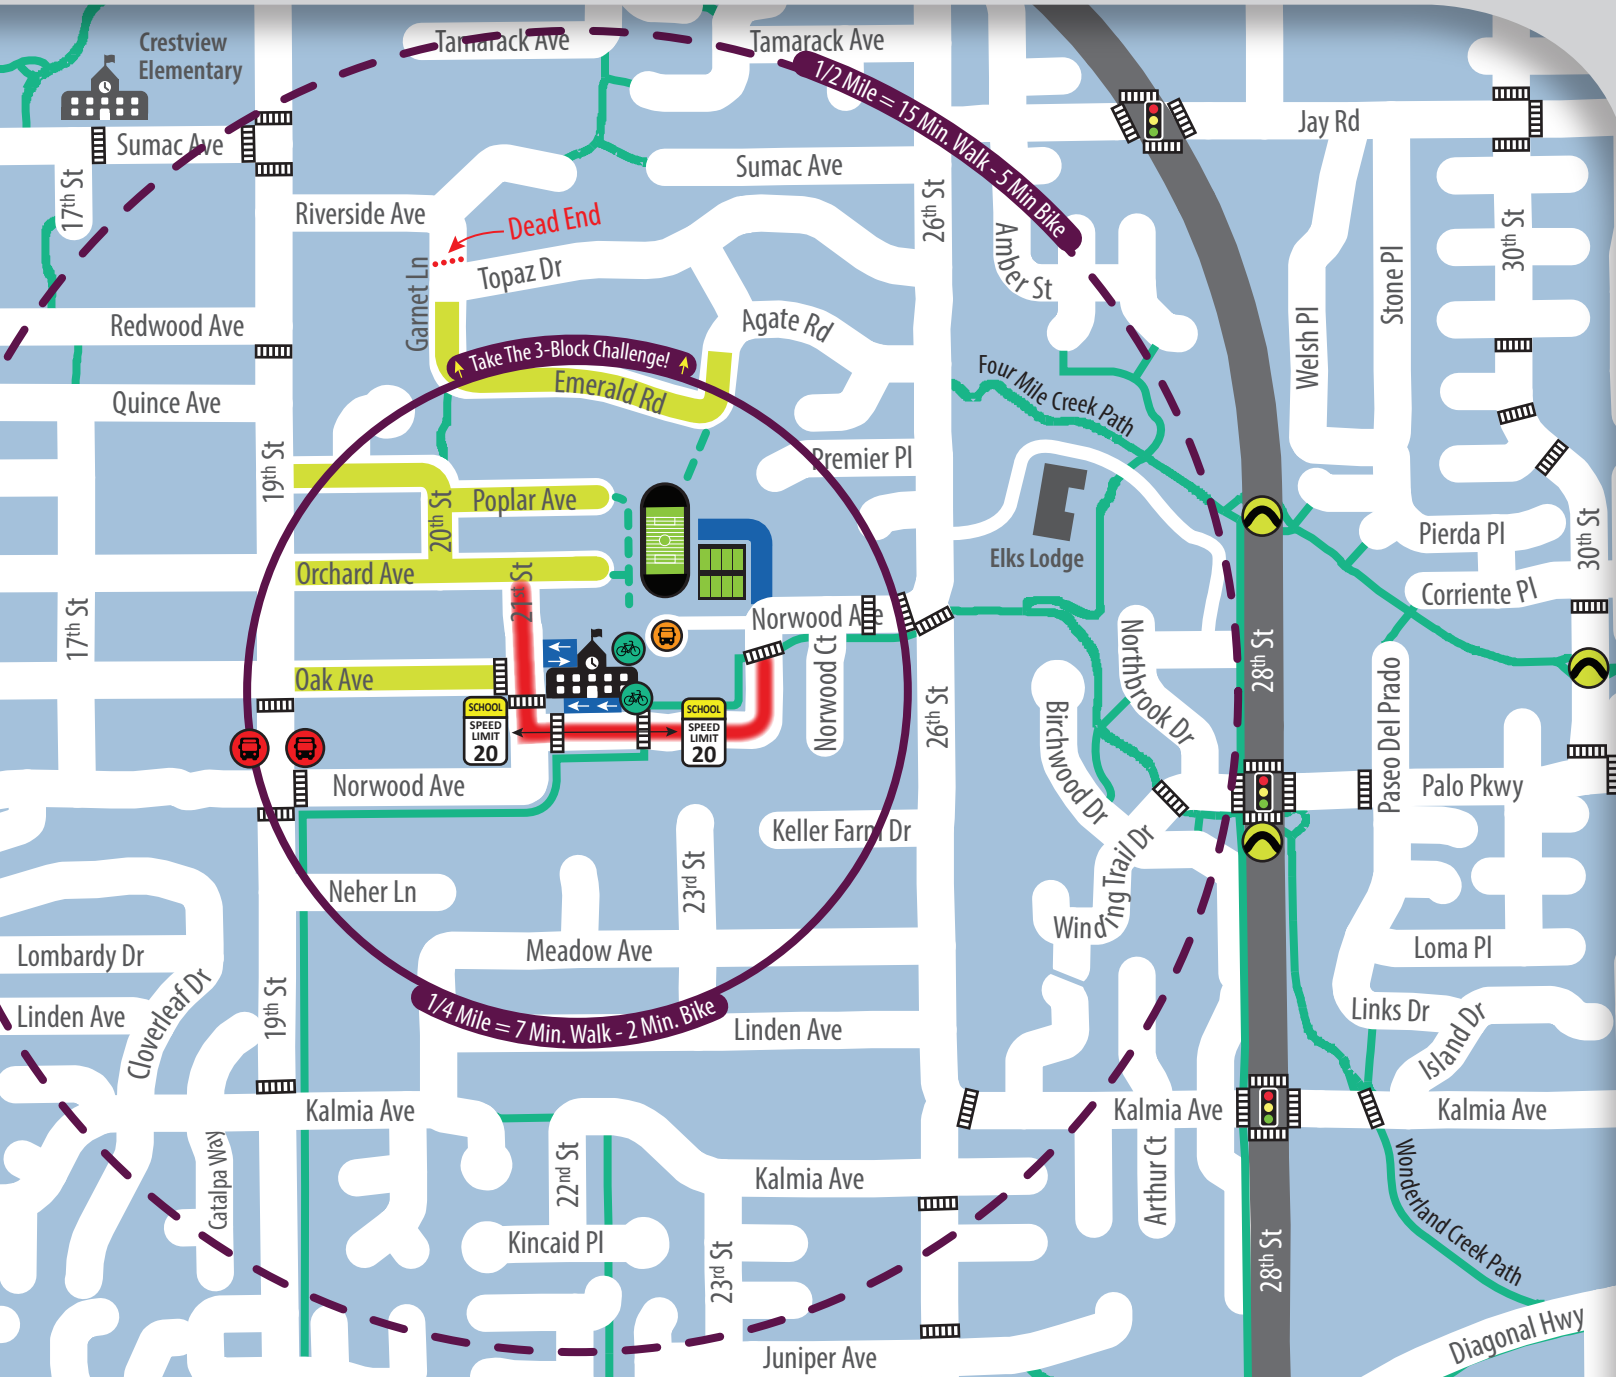

Centennial Middle School Travel Map

The 3 Block Challenge

Legend

- High Traffic Congestion & No U-Turns (Avoid)
- Park & Walk (Aim for)
- Hug n' Go
- Walk & Bike Path (Paved)
- Crosswalks
- Traffic Light
- Bike Parking
- School Bus Drop Off
- The 204 RTD Bus Stop
- Underpass
- School Slow Zone (20mph)
- Centennial Middle School

Questions about student transportation?

Email: saferroutes@BVSD.org | Phone: 720-561-5120