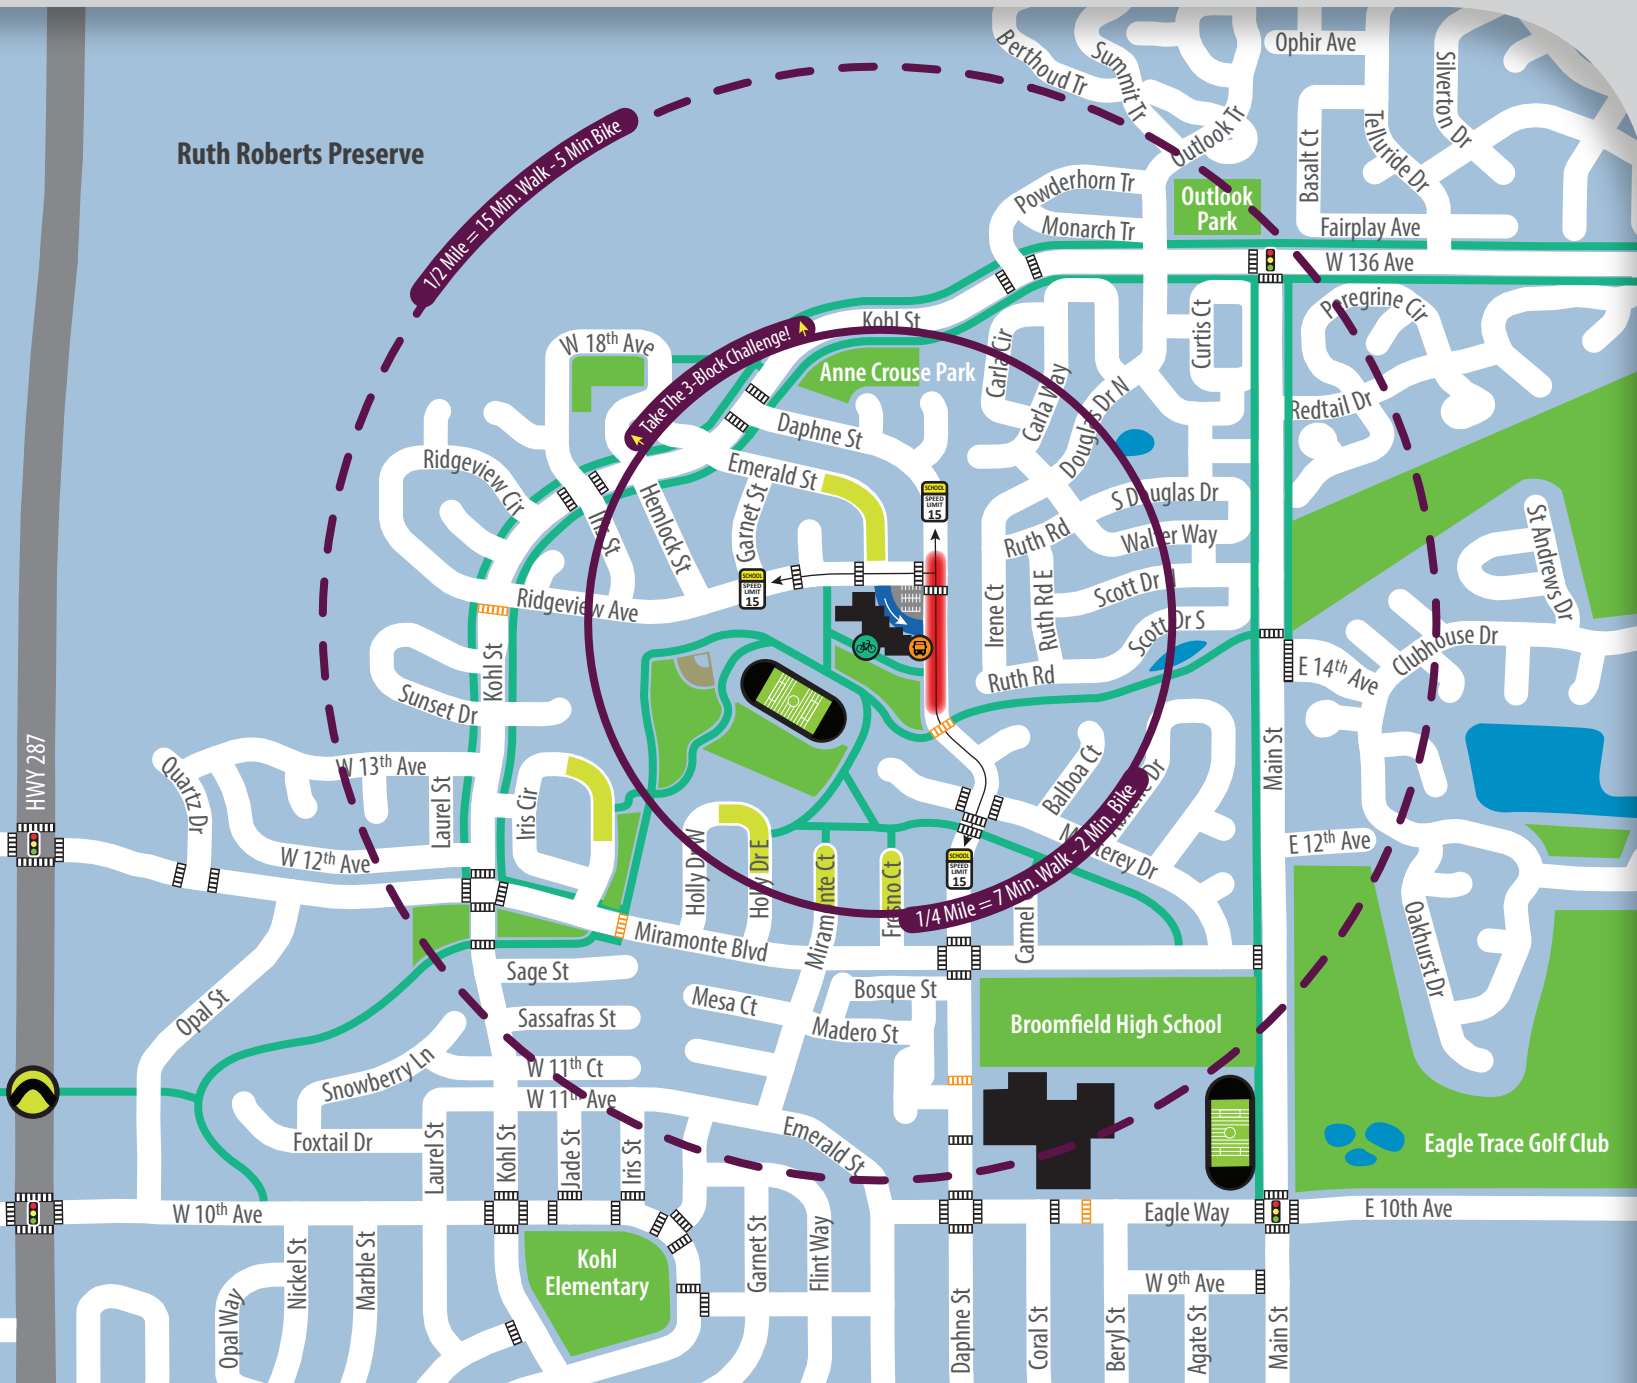

Broomfield Heights Middle School Travel Map

The 3 Block Challenge

Legend

- High Traffic Congestion & No U-Turns (Avoid)
- Park & Walk (Aim for)
- Walk & Bike Path (Paved)
- Crosswalks
- Enhanced Crosswalk
- Hug n' Go
- Traffic Light
- Bike Parking
- School Bus Drop Off
- Underpass
- School Slow Zone (15mph)
- Broomfield Heights Middle School

Questions about student transportation?

Email: saferroutes@BVSD.org | Phone: 720-561-5120