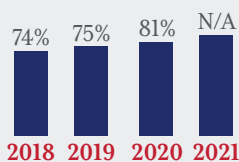

% OF TOTAL AP STUDENTS WITH SCORES 3+

	2021	2020	2019	2018
Total AP Students	N/A	122	106	103
Number of Exams	N/A	295	282	243
AP Students with Scores 3+	N/A	99	80	76
% of Total AP Students with Scores 3+	N/A	81.15	75.47	73.79

ENDORSEMENTS

STEM IWA students may earn a STEM (science, technology, engineering and math) endorsement consisting of one of the following options: 1. Complete 5 credits in math by either: a. Placing out of Algebra I b. Taking an additional math elective such as AP Statistics or AP Computer Science 2. Complete 5 credits in science by taking one additional science elective.

LEADERSHIP IWA is one of the only schools in the country to offer its students a concentration in leadership studies. This leadership designation is written on high school transcripts and is communicated to colleges through student applications and teacher recommendations. Students can graduate with a concentration in leadership studies if they take 3 out of 4 leadership courses. A concentration course average of 90 or above is required.