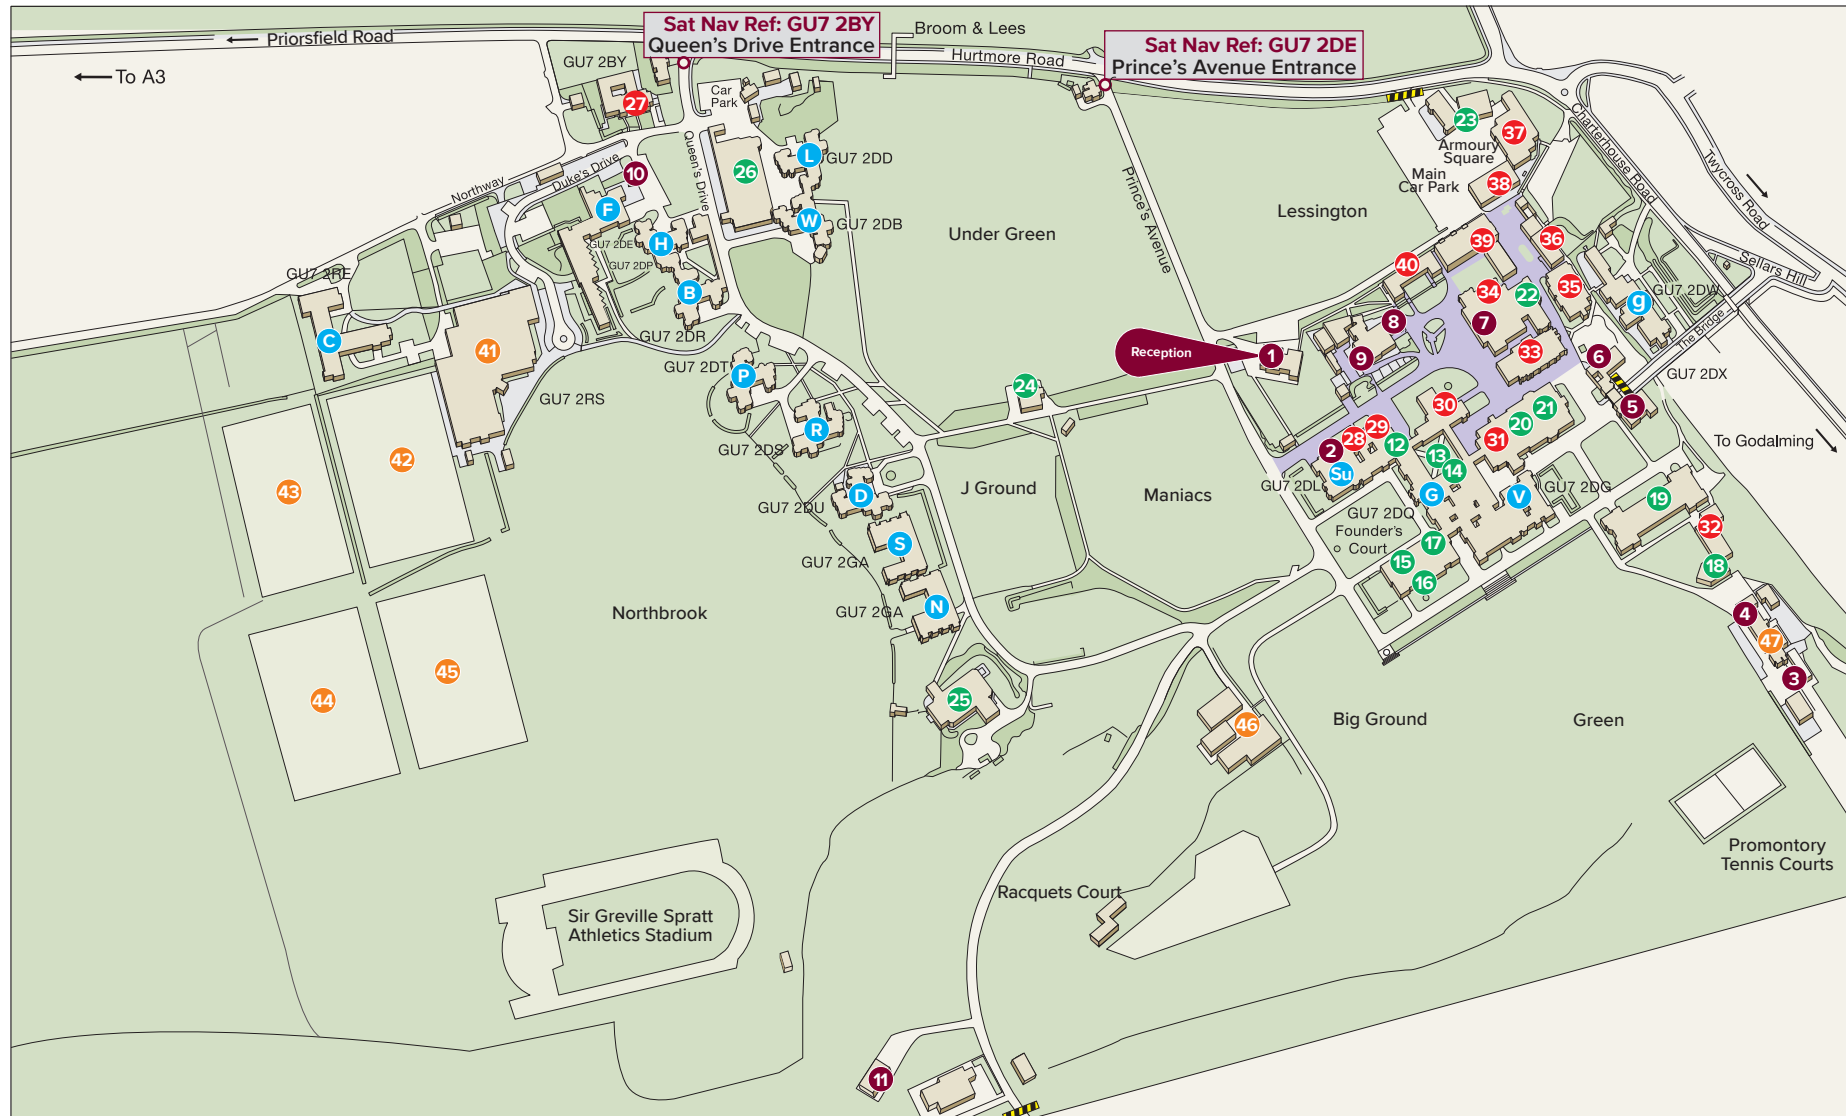

CHARTERHOUSE CAMPUS MAP 2021-22

- | | | | | |
|---|--|---|---|--|
| Houses | Administration | Venues | Pastoral & Teaching | Sport |
| <ul style="list-style-type: none"> B Bodeites C Chetwynd D Daviesites F Fletcherites G Gownboys 9 Girdlestoneites H Hodgsonites L Lockites N Northbrook P Pageites R Robinites S Saunderites Su Sutton V Verites W Weekites | <ul style="list-style-type: none"> 1 Reception 2 Headmaster
Director of Finance
& Strategy 3 Grounds 4 Green Cottage 5 Brooke Hall 6 The Old Bursary 7 School Shop 8 Engineer's Cottage 9 Estates Department 10 Security 11 Operations & Laundry | <ul style="list-style-type: none"> 12 Saunders Room 13 Scholars' Court 14 Oak: Central Café 15 Concert Hall 16 South African
Cloister 17 Founders' Chapel 18 Llewellyn Room 19 Memorial Chapel 20 Daniel Wray Room 21 Hall 22 Lecture Theatre 23 Armoury 24 Crown 25 Ben Travers Theatre 26 Central Dining Room | <ul style="list-style-type: none"> 27 Hunt Health Centre 28 HHC Hub 29 Wellbeing Centre 30 C Block 31 Library 32 RVW Music School 33 Science 34 BCR 35 Modern Languages 36 Beveridge Centre 37 John Derry
Technology Centre 38 Art Studio 39 New Science Block 40 New Block | <ul style="list-style-type: none"> 41 Queen's Sport Centre 42 Northbrook C 43 Netball and Tennis Courts 44 Northbrook B 45 Northbrook A 46 Squash & Fives Courts 47 Peter May Pavilion |
- Barrier
 Pedestrian Area