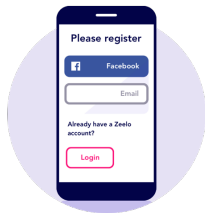

Booking your travel with **Zeelo**

Visit the Zeelo website or app

Visit zeelo.co/rides/rishworth-school, or visit our website or app and search 'Rishworth School'

Select locations and times

Enter your pick-up location and select your ticket type - choose between Annual, Full or Half Term pass, a 1 day single/return, or a 30 ride bundle.

Create your Zeelo account

Once confirmed, follow the steps to create your Zeelo account. This should be in your child's name, but using your/ whichever email address you would like to receive future comms about the service