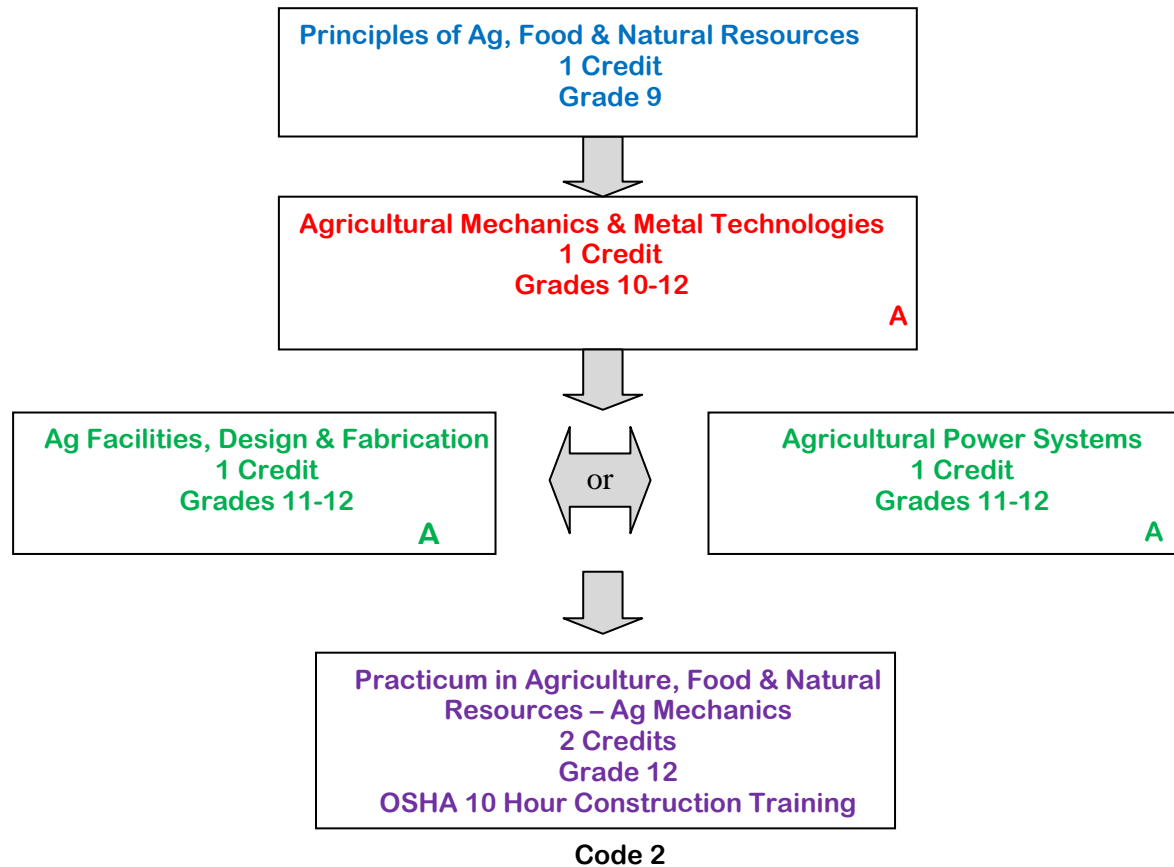

## Program of Study: Power Structure & Technical Systems

Some CTE sequence provides opportunity for students to earn licenses, certification, and/or college tech prep credits.

A = Articulated Course with Austin Community College