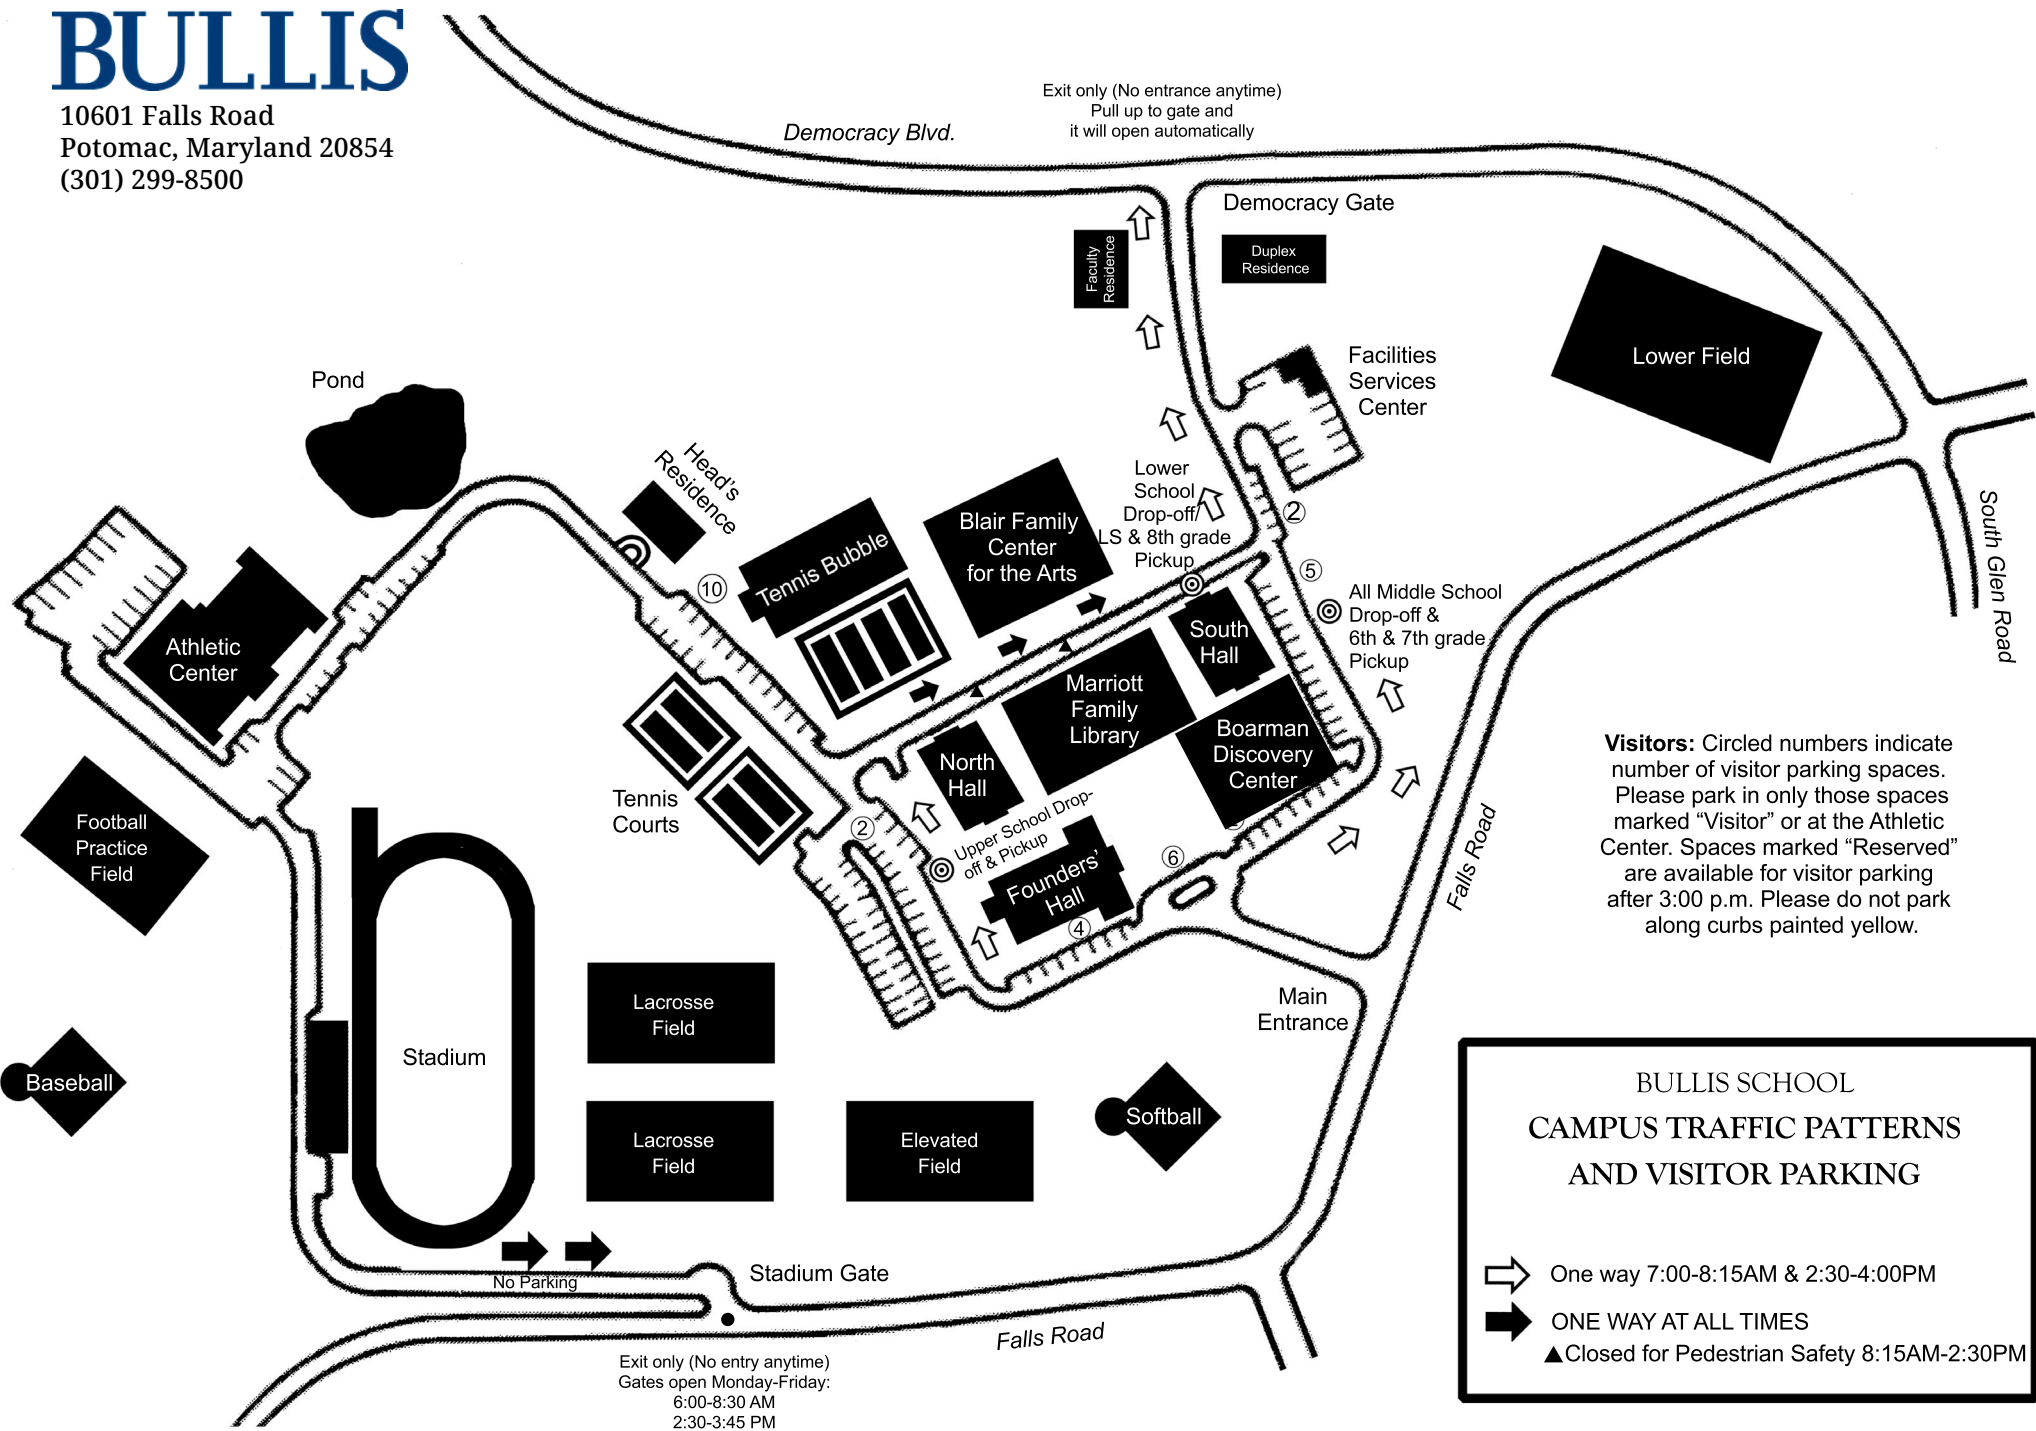

BULLIS

10601 Falls Road
 Potomac, Maryland 20854
 (301) 299-8500

Visitors: Circled numbers indicate number of visitor parking spaces. Please park in only those spaces marked "Visitor" or at the Athletic Center. Spaces marked "Reserved" are available for visitor parking after 3:00 p.m. Please do not park along curbs painted yellow.

**BULLIS SCHOOL
 CAMPUS TRAFFIC PATTERNS
 AND VISITOR PARKING**

One way 7:00-8:15AM & 2:30-4:00PM
 ONE WAY AT ALL TIMES
 Closed for Pedestrian Safety 8:15AM-2:30PM

Exit only (No entry anytime)
 Gates open Monday-Friday:
 6:00-8:30 AM
 2:30-3:45 PM