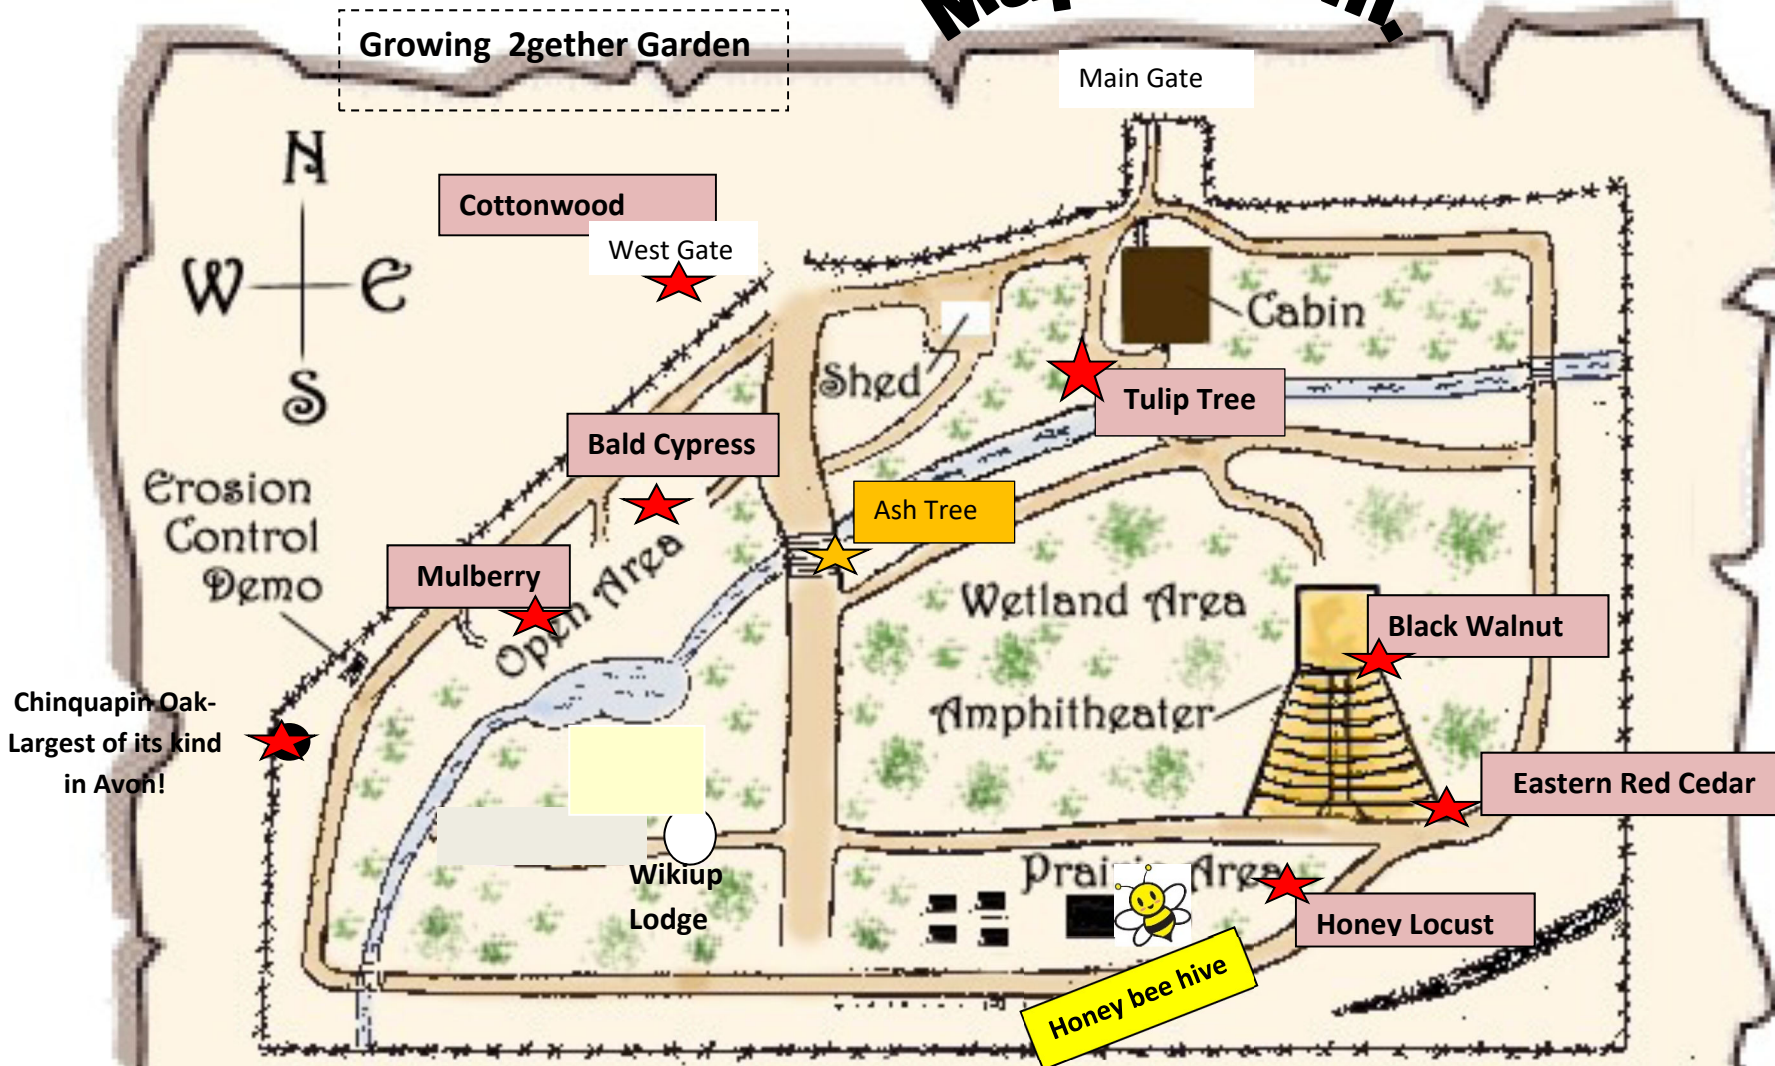

# Maple Elem.

Growing 2gether Garden

Main Gate

Cottonwood

West Gate

Cabin

Shed

Tulip Tree

Bald Cypress

Ash Tree

Erosion Control Demo

Mulberry

Wetland Area

Black Walnut

Chinquapin Oak - Largest of its kind in Avon!

Amphitheater

Eastern Red Cedar

Wikiup Lodge

Honey bee hive

Prairie Area

Honey Locust

Most of the ash trees at the OLC and in our area have been killed by the Emerald Ash Borer, a beetle that arrived in the US less than 15 years ago! Stop by and look at the info and the tree by the bridge. The maze like trail is where the beetle larvae have eaten the zylem of the tree. The zylem transports water and nutrients up the trunk of a tree.