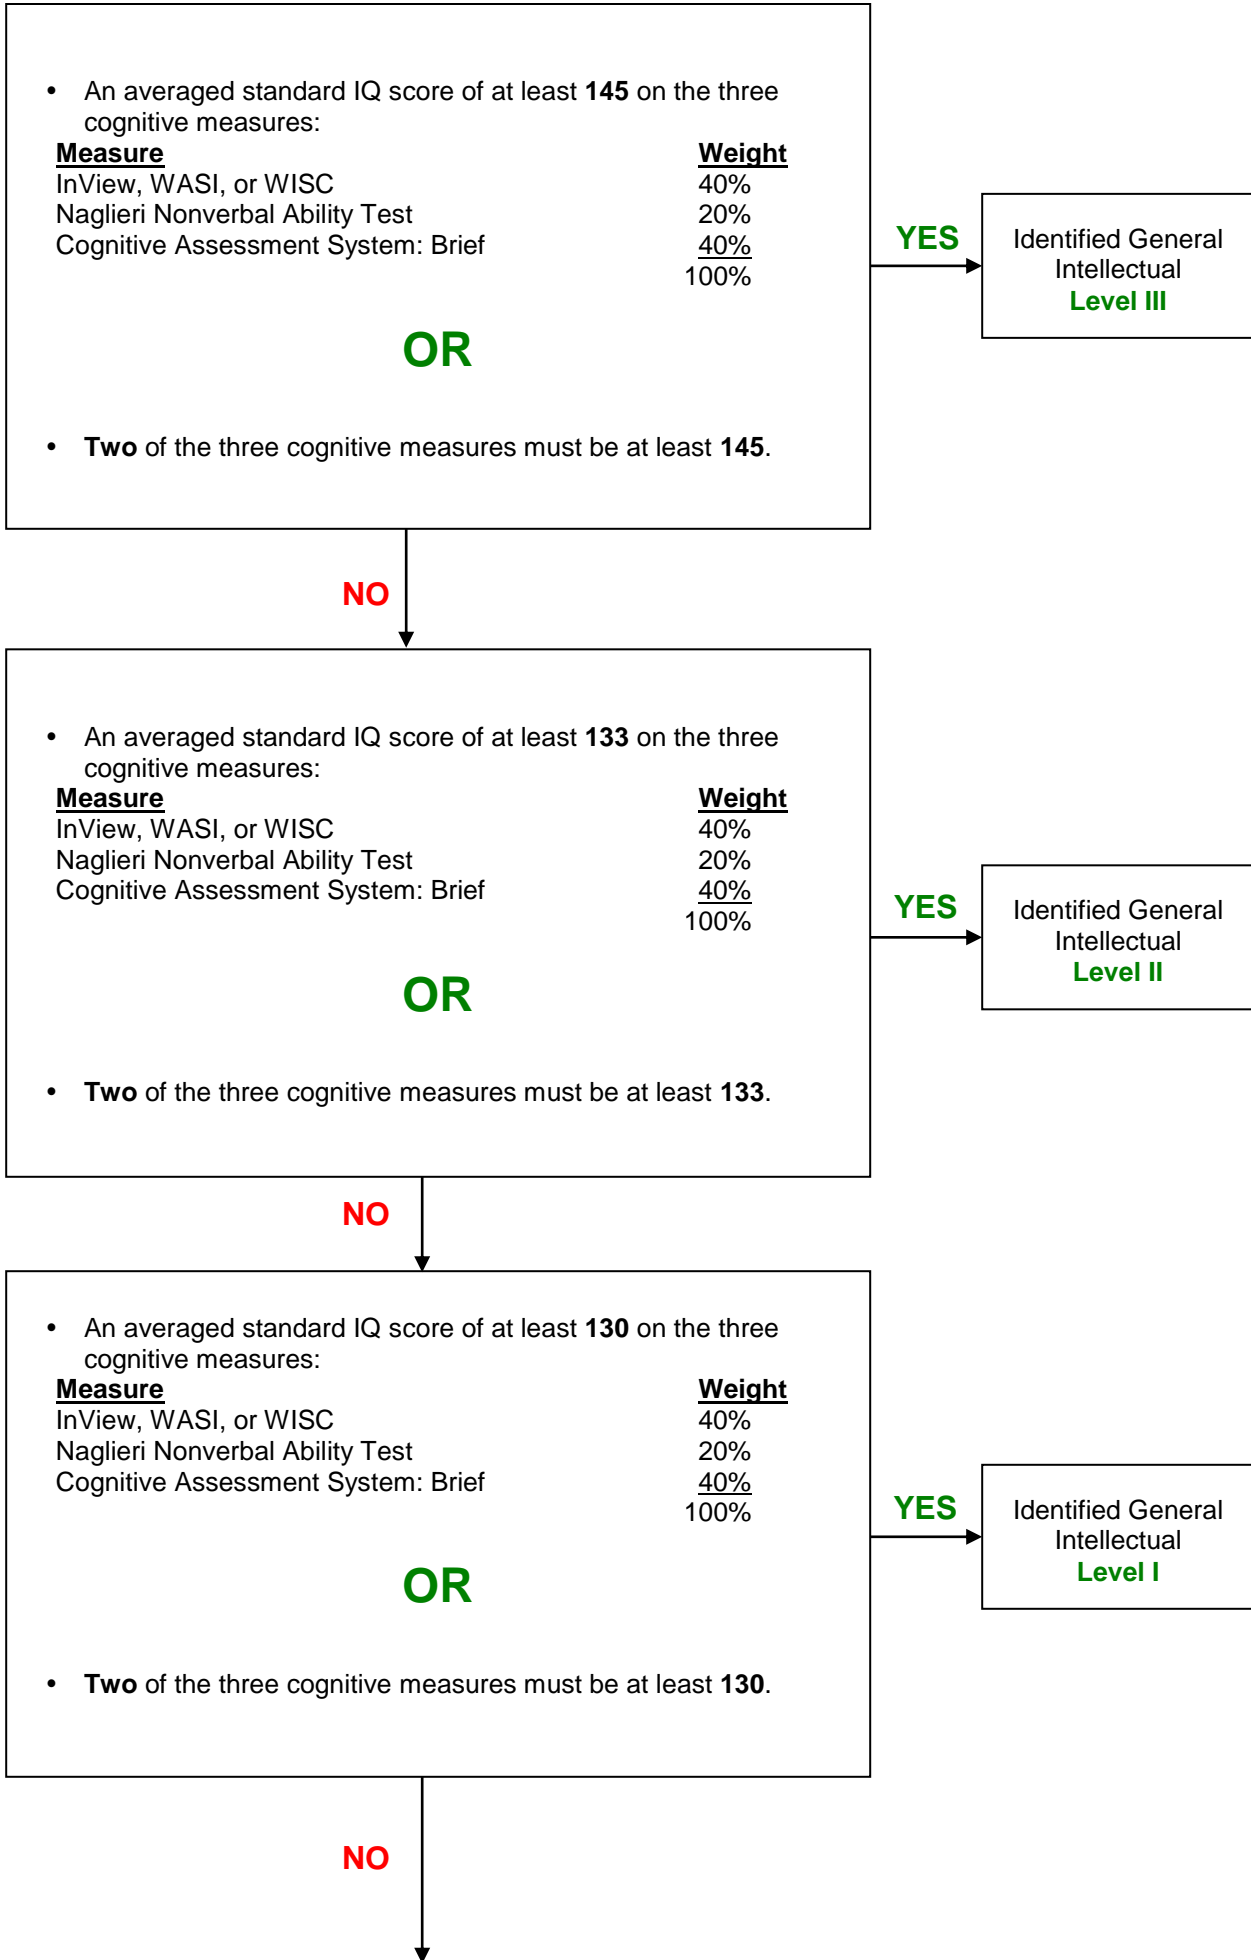

**WAUSAU SCHOOL DISTRICT GUIDELINES FOR
GIFTED & TALENTED IDENTIFICATION – GENERAL INTELLECTUAL (GI)**

STUDENT DOES NOT MEET WAUSAU SCHOOL DISTRICT GIFTED GUIDELINES FOR GENERAL INTELLECTUAL – GO ON TO SPECIFIC ACADEMIC CRITERIA.