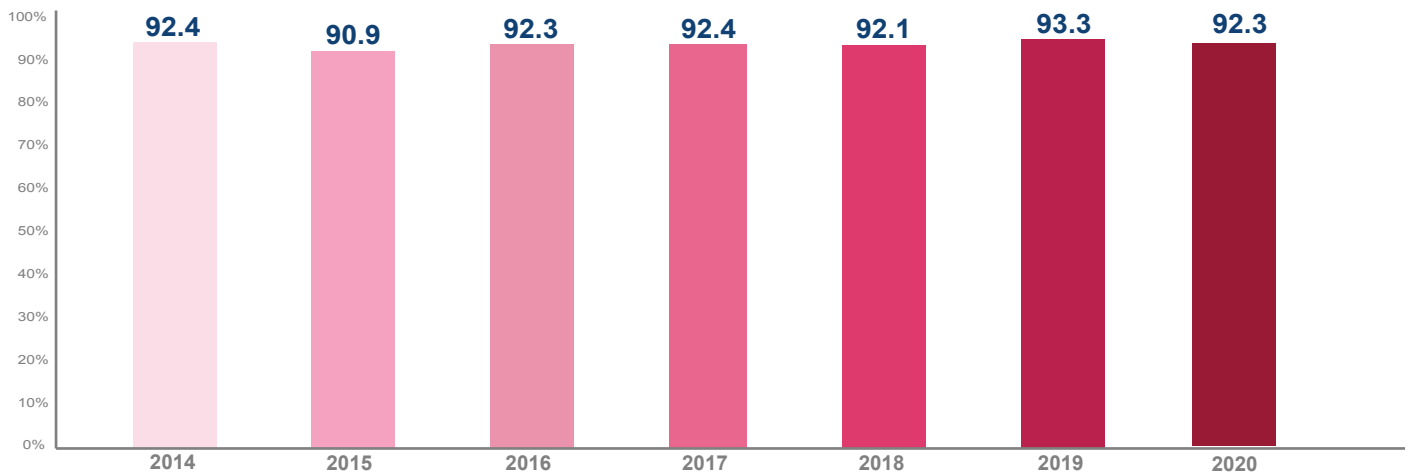

2020 Four-Year Graduation Rates Released for South Washington County Schools

The four-year graduation rate for South Washington County Schools (SoWashCo Schools) continues to surpass the state average with 92.3 percent of students graduating on time.

Districtwide: 2020 Four-Year Graduation Rate

Schools: 2020 Four-Year Graduation Rate

Other highlights

- Graduation rates for Asian and Hispanic students increased at Woodbury High School.
- East Ridge and Park High Schools saw an increase for students in special education.
- 100% of English learners obtained their diploma at Woodbury High School.