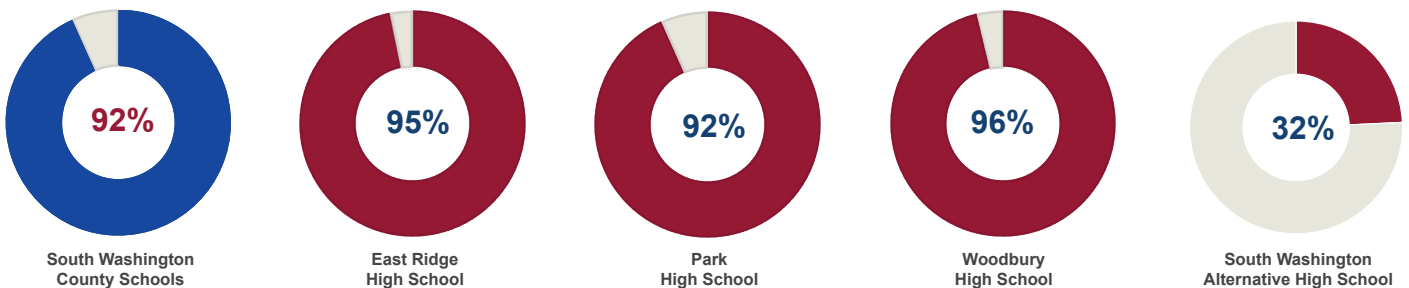

2020 Four-Year Graduation Rates Released for South Washington County Schools

The four-year graduation rate for South Washington County Schools (SoWashCo Schools) continues to surpass the state average with 92.3 percent of students graduating on time.

Districtwide: 2020 Four-Year Graduation Rate

Schools: 2020 Four-Year Graduation Rate

Other highlights

- Graduation rates for Asian and Hispanic students increased at Woodbury High School.
- East Ridge and Park High Schools saw an increase for students in special education.
- 100% of English learners obtained their diploma at Woodbury High School.