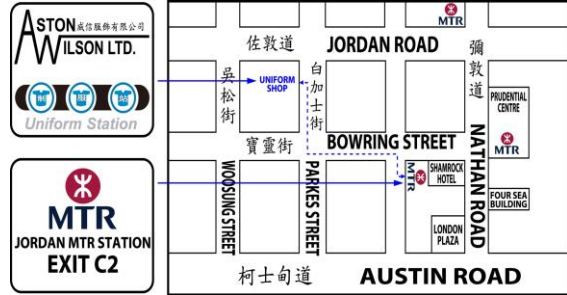

Ordering

1) **By post:** please complete the order form and attach a cheque made payable to **Aston Wilson Ltd.**
Please send to the Aston Wilson address.

Shop Address: 2/F, Will Strong Development Building, 59 Parkes Street, Jordan, Kowloon, Hong Kong.
Tel. : 2523 2517(Shop) > 2742 2498(Office)

2)**By email:**You can place an order by emailing the order form to **uniform_info@midasltd-hk.com**
If you pay by bank transfer, please remember to attach the payment receipt in the email.

Payment

Payment can be made either by cheque or online bank transfer.

Account name: **Aston Wilson Ltd**

Account number: **804-601905-001**

Beneficiary Bank: **OCBC Wing Hang Bank (Bank Code 035)**

Beneficiary Bank Swift code: **WIBHKKHH**

Shop address:

**2/F, Will Strong Development Building.
59 Parkes Street. Jordan District. Kln.
佐敦道白加士街59號健能發展商業大廈 2樓**

Jordan Shop - Tel. 25232517

Jordan Shop Fax - Tel. 2526 4455

Office - Tel. 2742 2498

Office Fax - Tel. 2741 6390

Opening Hours :

Mon. ~ Sat. 10:00am ~ 6:00pm

Sun. 11:00am ~ 6:00pm(Only in August)

Customer Service Hotline : 9540 2814 (Whatsapp & WeChat only)

Extra Delivery Service (Optional)

Delivery Charge : Free delivery charge if purchase over $800 or cash on delivery if purchase not over $800.

* Cash on Delivery by SF courier *