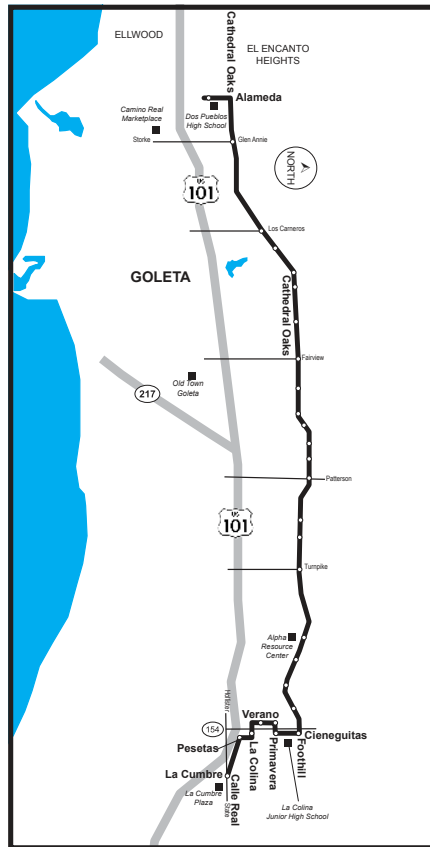

2730 Dos Pueblos High School

Cathedral Oaks

AM

Line 2730 Bus Stops

- State La Cumbre
- Calle Real Pesetas
- Pesetas Calle Real
- La Colina Pesetas
- Verano San Martin
- Verano Primavera
- Cieneguitas Primavera
- Cieneguitas Foothill
- Foothill Cieneguitas
- Cathedral Oaks Via Chaparral
- Cathedral Oaks El Sueno
- Cathedral Oaks Camino del Retiro
- Cathedral Oaks Camino del Rio
- Cathedral Oaks Turnpike
- Cathedral Oaks San Marcos
- Cathedral Oaks Ribera
- Cathedral Oaks Patterson
- Cathedral Oaks Kellogg
- Cathedral Oaks Camino Cascada
- Cathedral Oaks Cambridge
- Cathedral Oaks Arundel
- Cathedral Oaks Fairview
- Cathedral Oaks Santa Marguerita
- Cathedral Oaks Windsor
- Cathedral Oaks La Patera
- Cathedral Oaks Camino Laguna Vista
- Cathedral Oaks Los Cameros
- Cathedral Oaks Glen Annie
- Alameda Bassano
- Alameda Padova (DPHS)

State & La Cumbre
8:23

Foothill & Cieneguitas
8:28

Cathedral Oaks & Turnpike
8:32

Cathedral Oaks & Fairview
8:42

Dos Pueblos High School
8:50

Underlined stops are time points. Wheelchair accessible stops are marked with a bullet (•)

*Las paradas subrayadas son puntos de referencia.
Las paradas con acceso a silla de ruedas están marcadas con un punto (•)*