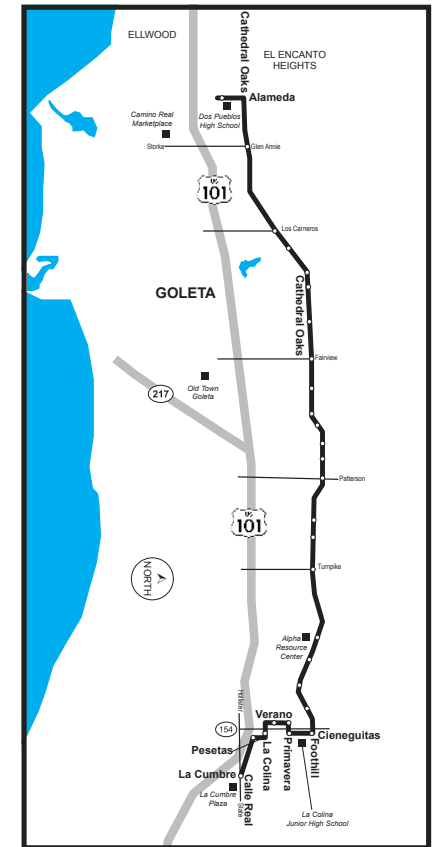

Hollister & Turnpike

8:20

Hollister & Kellogg

8:31

Dos Pueblos High School

8:48

Underlined stops are time points. Wheelchair accessible stops are marked with a bullet (•)

Las paradas subrayadas son puntos de referencia.

State & La Cumbre
8:23

Foothill & Cieneguitas
8:28

Cathedral Oaks & Turnpike
8:32

Cathedral Oaks & Fairview
8:42

Dos Pueblos High School
8:50

Underlined stops are time points. Wheelchair accessible stops are marked with a bullet (•)

*Las paradas subrayadas son puntos de referencia.
Las paradas con acceso a silla de ruedas están marcadas con un punto (•)*

Dos Pueblos High School

2730

PM

Cathedral Oaks

Line 2730 Bus Stops

- Alameda Bassano (DPHS)
- Cathedral Oaks Arundel
- Cathedral Oaks Cambridge
- Cathedral Oaks Camino Cascada
- Cathedral Oaks Kellogg
- Cathedral Oaks Avenida Pequena
- Cathedral Oaks Patterson
- Cathedral Oaks Ribera
- Cathedral Oaks San Marcos
- Cathedral Oaks Turnpike
- Cathedral Oaks Camino del Remedio
- Cathedral Oaks El Sueno
- Cathedral Oaks Rancho SB Mobile
- Cathedral Oaks Home Park
- Cathedral Oaks Via Chaparral
- Foothill Cieneguitas
- Cieneguitas Foothill
- Cieneguitas Primavera
- Verano San Martin
- La Colina Pesetas
- La Colina Lee
- La Cumbre La Colina
- La Cumbre Via Lucero
- State La Cumbre

Dos Pueblos High School
3:45

Cathedral Oaks & Turnpike
4:03

Foothill & Cieneguitas
4:09

State & La Cumbre
4:15

Underlined stops are time points. Wheelchair accessible stops are marked with a bullet (•)

*Las paradas subrayadas son puntos de referencia.
Las paradas con acceso a silla de ruedas están marcadas con un punto (•)*