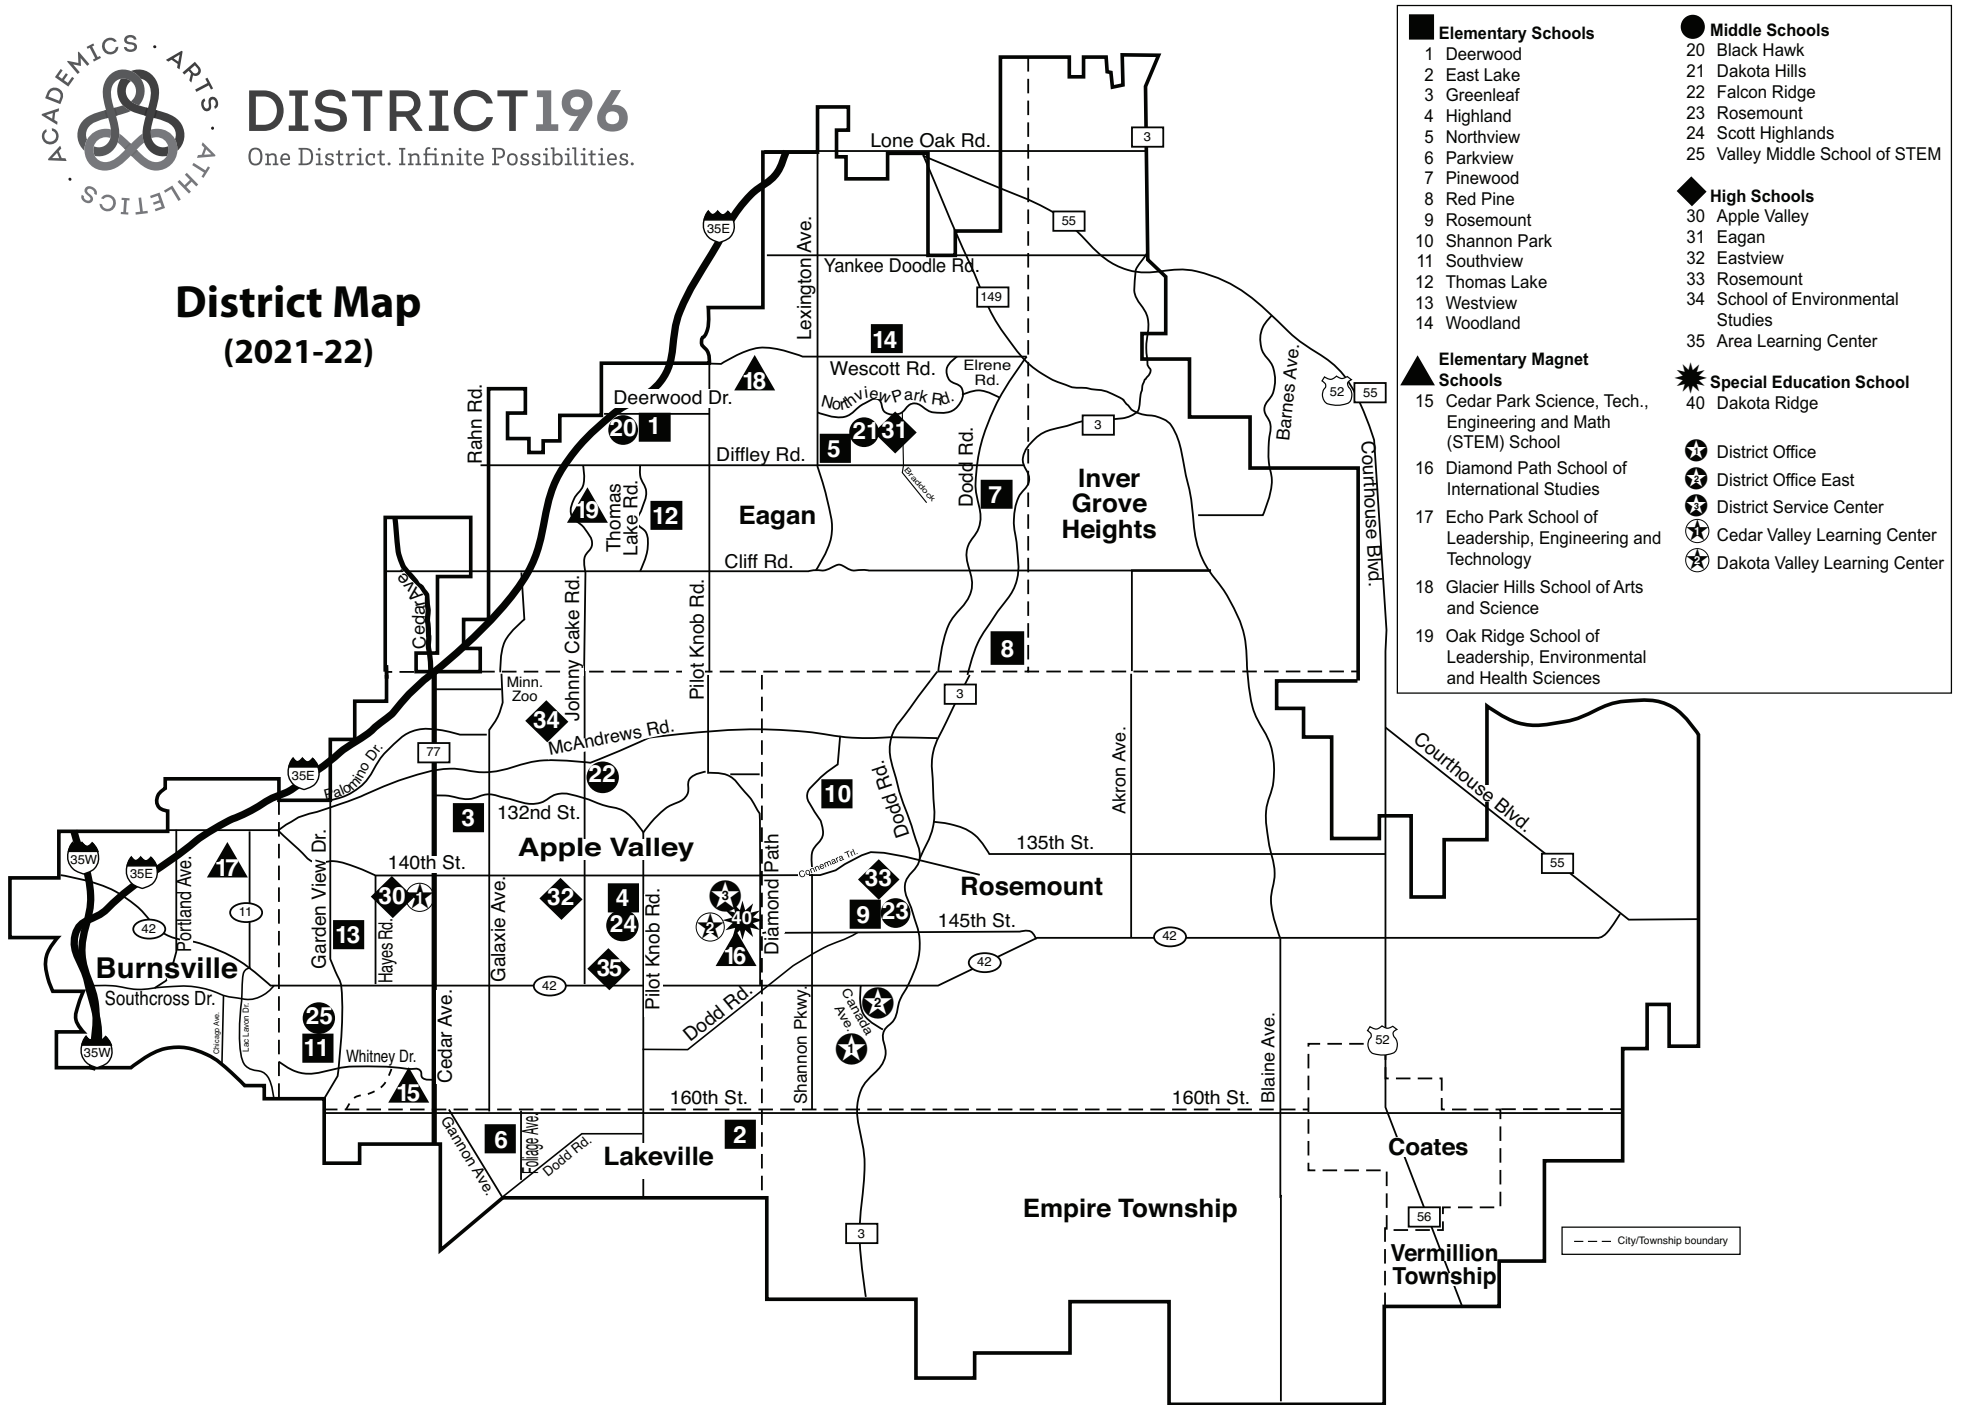

DISTRICT 196

One District. Infinite Possibilities.

District Map (2021-22)

■ Elementary Schools 1 Deerwood 2 East Lake 3 Greenleaf 4 Highland 5 Northview 6 Parkview 7 Pinewood 8 Red Pine 9 Rosemount 10 Shannon Park 11 Southview 12 Thomas Lake 13 Westview 14 Woodland	● Middle Schools 20 Black Hawk 21 Dakota Hills 22 Falcon Ridge 23 Rosemount 24 Scott Highlands 25 Valley Middle School of STEM
▲ Elementary Magnet Schools 15 Cedar Park Science, Tech., Engineering and Math (STEM) School 16 Diamond Path School of International Studies 17 Echo Park School of Leadership, Engineering and Technology 18 Glacier Hills School of Arts and Science 19 Oak Ridge School of Leadership, Environmental and Health Sciences	◆ High Schools 30 Apple Valley 31 Eagan 32 Eastview 33 Rosemount 34 School of Environmental Studies 35 Area Learning Center
	★ Special Education School 40 Dakota Ridge
	☆ District Office ☆ District Office East ☆ District Service Center ☆ Cedar Valley Learning Center ☆ Dakota Valley Learning Center

To determine the attendance area schools for a specific property address, go to <https://excensus-guidek12.net/rosemountmn/school_search/current/>