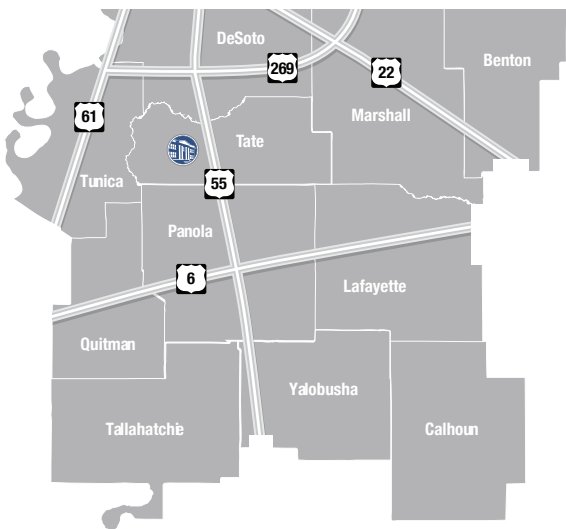

Resource & Referral NETWORK

**SERVING 11 COUNTIES
IN NORTHWEST
MISSISSIPPI**

Benton	Quitman
Calhoun	Tallahatche
Desoto	Tate
Lafayette	Tunica
Marshall	Yalobusha
Panola	

**SUPPORTING
FAMILIES!
FREE RESOURCES
AVAILABLE:**