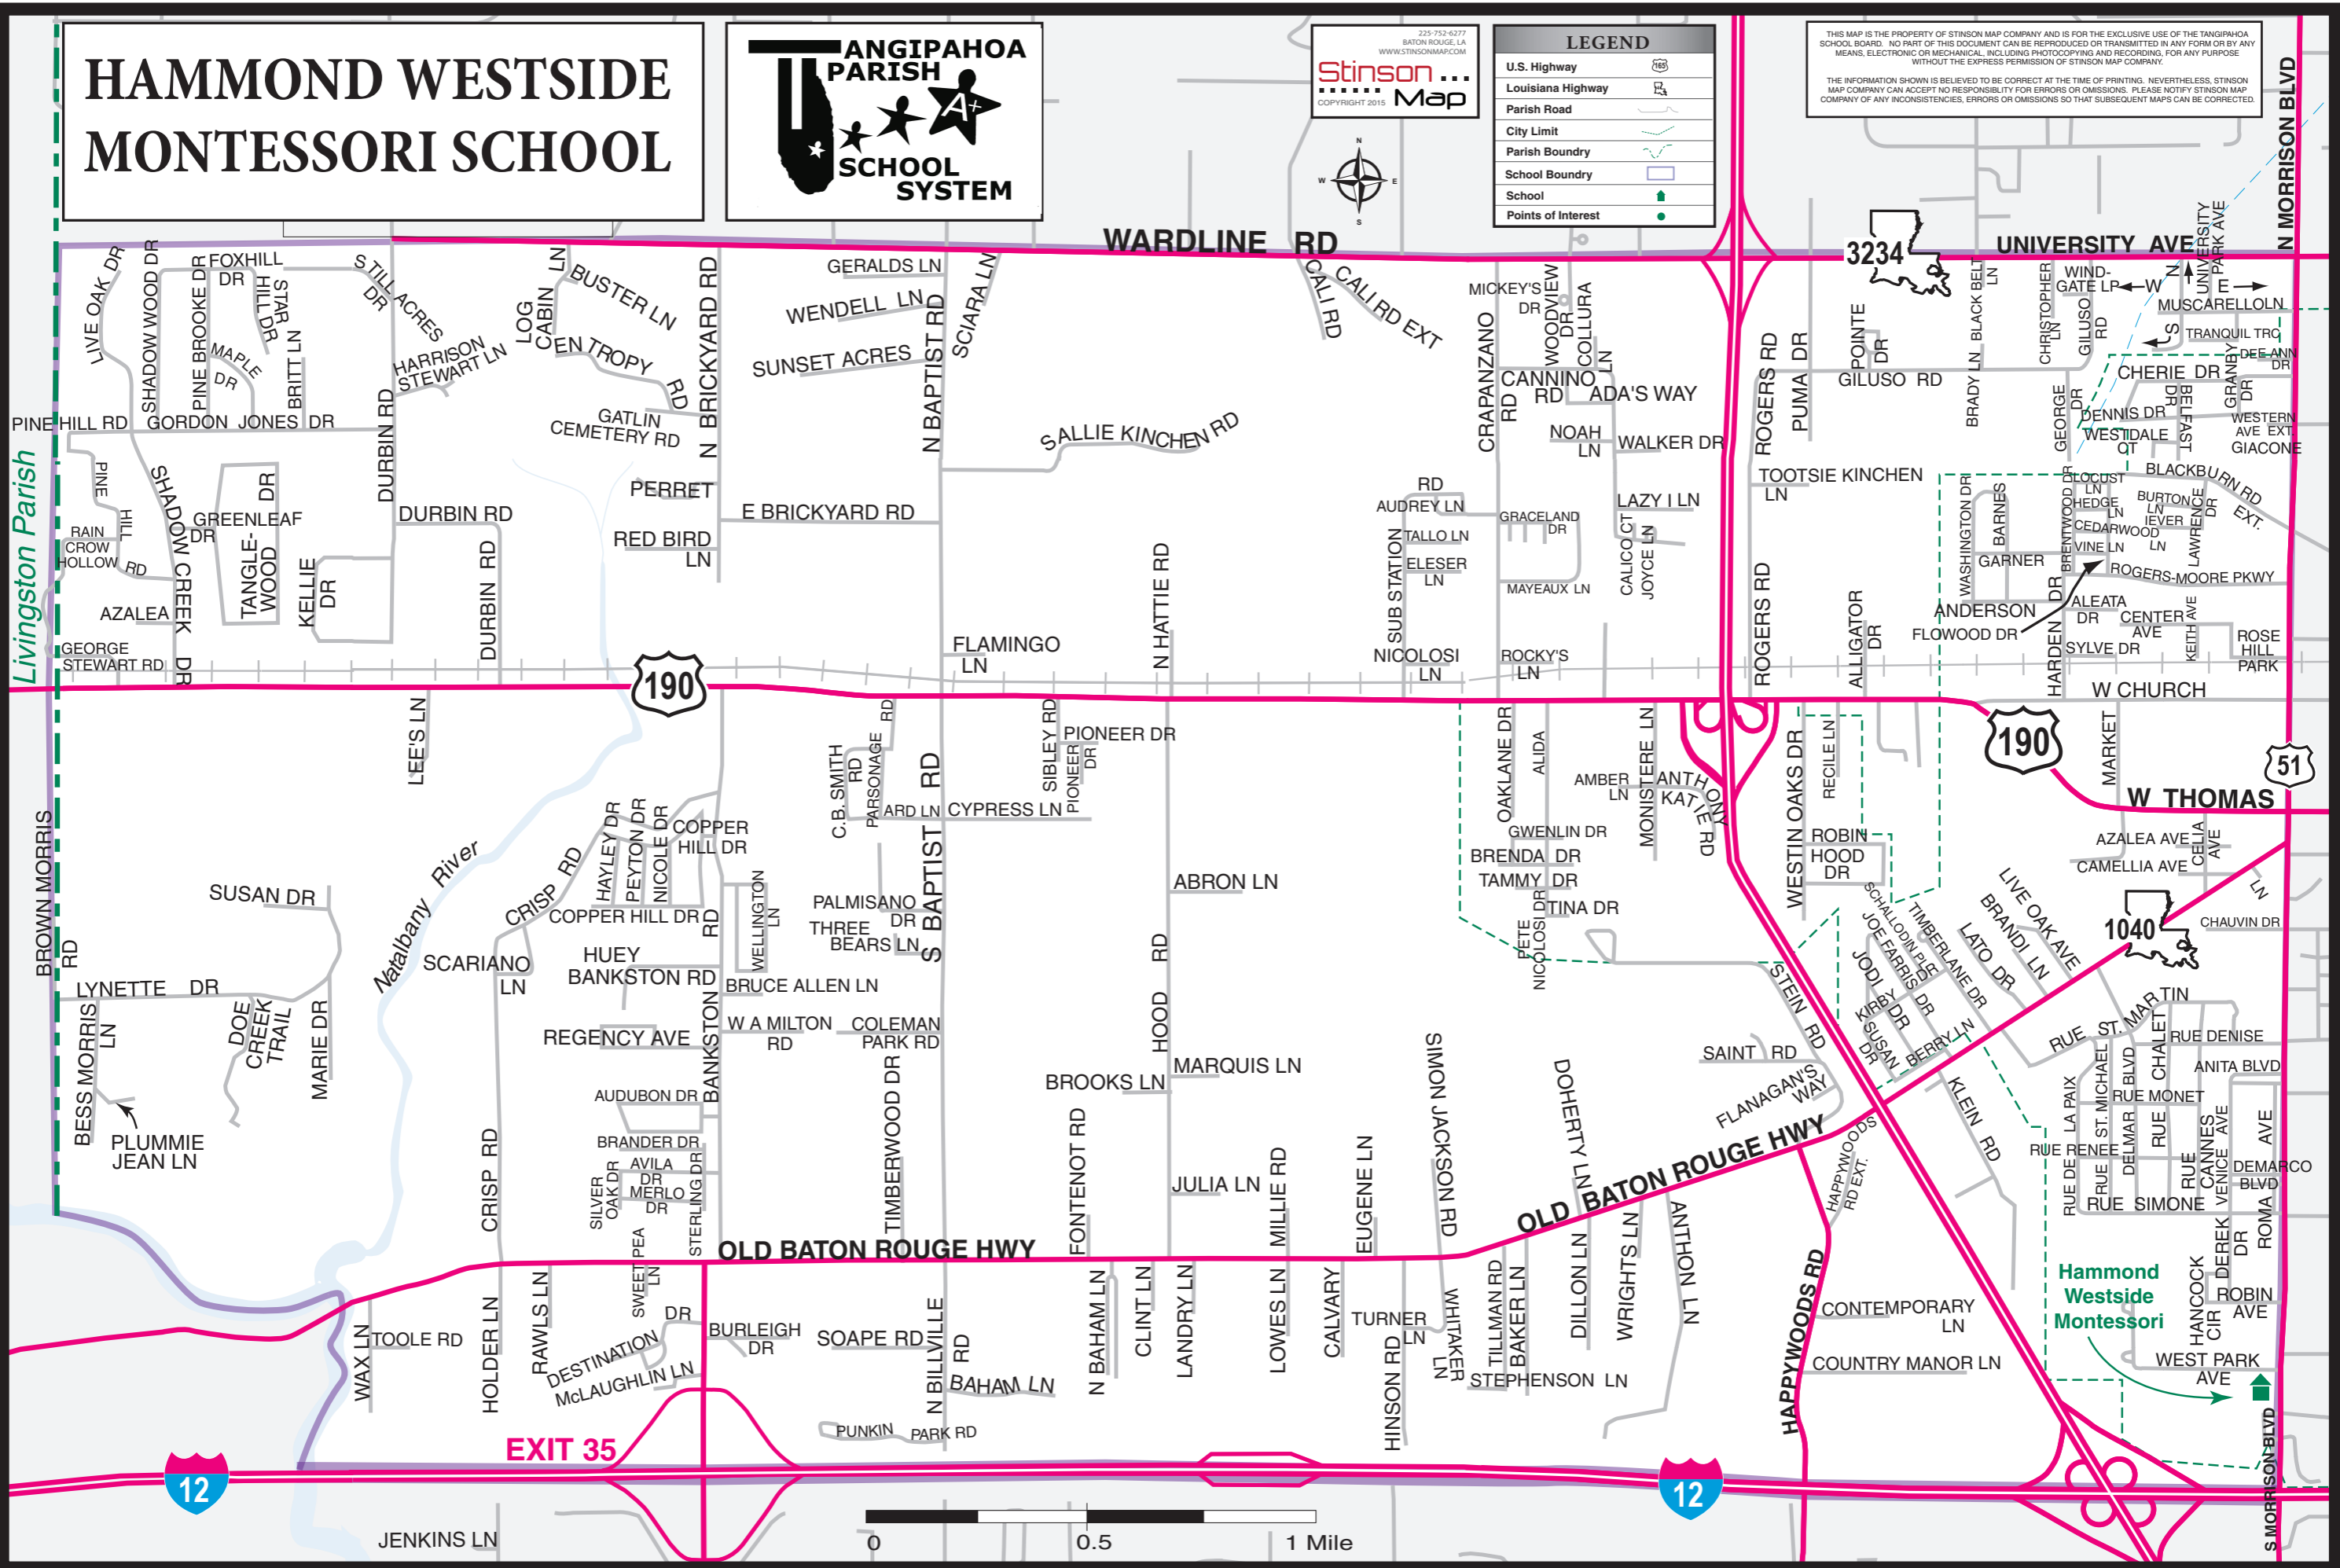

# HAMMOND WESTSIDE MONTESSORI SCHOOL

225-752-6277  
BATON ROUGE, LA  
WWW.STINSONMAP.COM  
**Stinson**...  
Map  
COPYRIGHT 2015

LEGEND	
U.S. Highway	
Louisiana Highway	
Parish Road	
City Limit	
Parish Boundary	
School Boundary	
School	
Points of Interest	

THIS MAP IS THE PROPERTY OF STINSON MAP COMPANY AND IS FOR THE EXCLUSIVE USE OF THE TANGIPAHOA SCHOOL BOARD. NO PART OF THIS DOCUMENT CAN BE REPRODUCED OR TRANSMITTED IN ANY FORM OR BY ANY MEANS, ELECTRONIC OR MECHANICAL, INCLUDING PHOTOCOPYING AND RECORDING, FOR ANY PURPOSE WITHOUT THE EXPRESS PERMISSION OF STINSON MAP COMPANY.  
THE INFORMATION SHOWN IS BELIEVED TO BE CORRECT AT THE TIME OF PRINTING. NEVERTHELESS, STINSON MAP COMPANY CAN ACCEPT NO RESPONSIBILITY FOR ERRORS OR OMISSIONS. PLEASE NOTIFY STINSON MAP COMPANY OF ANY INCONSISTENCIES, ERRORS OR OMISSIONS SO THAT SUBSEQUENT MAPS CAN BE CORRECTED.

Livingston Parish

Matabany River

Hammond Westside Montessori