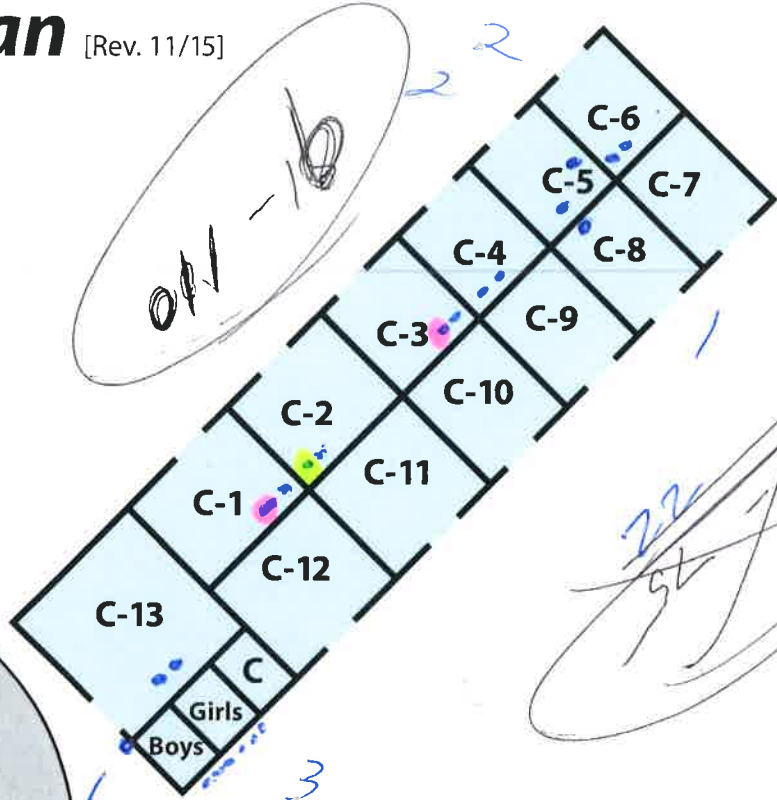

# NORTH MIDDLE SCHOOL Evacuation Plan [Rev. 11/15]

8-Hot ←  
4-Med

7 Science Lab B-1 → B-4  
 1 ea Old Home Ec B-9  
 3 ea C-Bldg C-1, C-2, C-3  
 1 ea A-Bldg Boys Locker Room  
 + 15 ppb = .015  
 Medium

Highland Avenue

OB-9E 47 ✓

OS-1

22  
47  
27  
96

AP-1  
35  
FB  
43

27