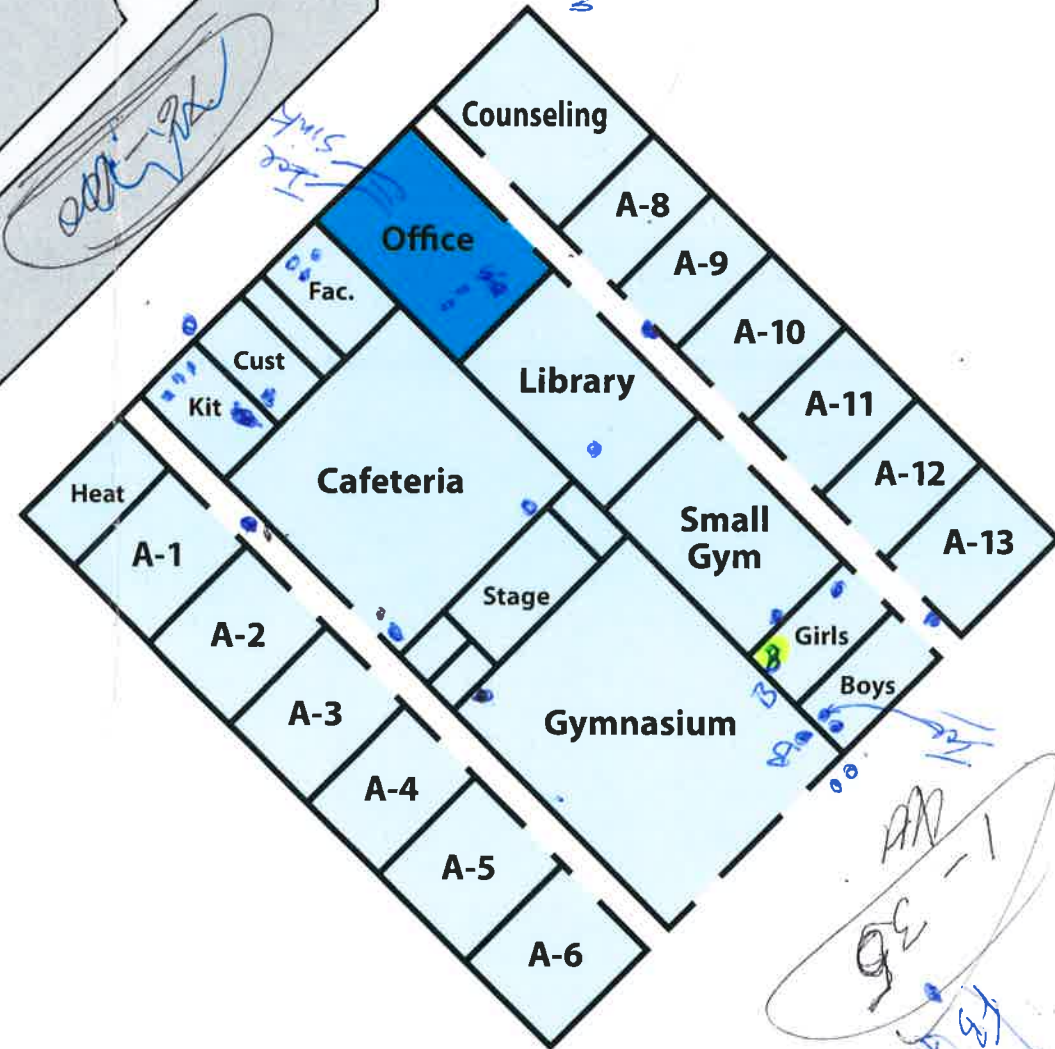

# NORTH MIDDLE SCHOOL Evacuation Plan [Rev. 11/15]

8-Hot ←  
4-Med

7 Science Lab B-1 → B-4  
 1 ea Old Home Ec B-9  
 3 ea C-Bldg C-1, C-2, C-3  
 1 ea A-Bldg Boys Locker Room  
 + 15 ppb = .015  
 Medium

Highland Avenue

OB-9E 47 ✓

OS-1

22  
47  
27  
96

AP-1  
35  
FB  
43

27