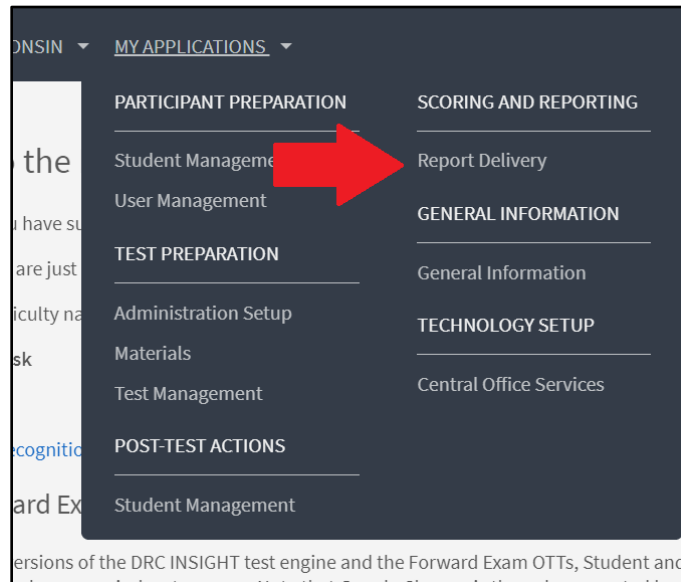

Wisconsin Forward Exam Summary by Subject Report

After logging in to eDirect, the Forward test site:

This report will provide you with Grade Level and content area strand data (ex.: Reading – Vocabulary Use)

- Select “Report Delivery” from the “My Applications” menu in the top, black menu bar.

- Select “WI Forward Reports” from the Report Delivery menu. This will take you to a new website.

- From the new site, look to the right side of this site. In the blue menu, select “Reports” and then “Summary by Subject”.