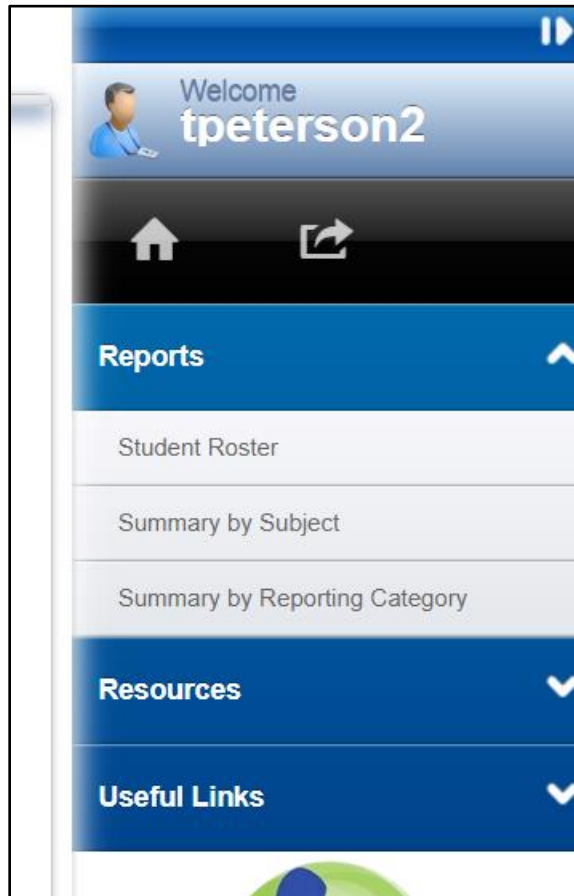

Wisconsin Forward Exam Summary by Subject Report

After logging in to eDirect, the Forward test site:

This report will provide you with Grade Level and content area strand data (ex.: Reading – Vocabulary Use)

- Select “Report Delivery” from the “My Applications” menu in the top, black menu bar.

- Select “WI Forward Reports” from the Report Delivery menu. This will take you to a new website.

- From the new site, look to the right side of this site. In the blue menu, select “Reports” and then “Summary by Subject”.