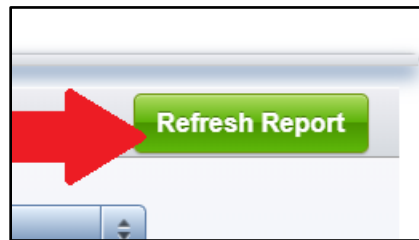

- Filter for the group of students you wish to review as well as the content skill/strand.

- Click the "Refresh Report" button to update any filter changes.

- Report will produce data by Performance Level (proficiency levels).

Performance Level by Subject	Elementary		Madison Metropolitan Sch Dist		State	
	# of Students	% of Students	# of Students	% of Students	# of Students	% of Students
Advanced	0	0.0	431	7.3	12399	6.8
Proficient	20	10.5	1692	28.8	61817	33.8
Basic	67	35.3	1670	28.5	62476	34.2
Below Basic	96	50.5	1798	30.6	42471	23.2
Not Tested*	7	3.7	276	4.7	3708	2.0