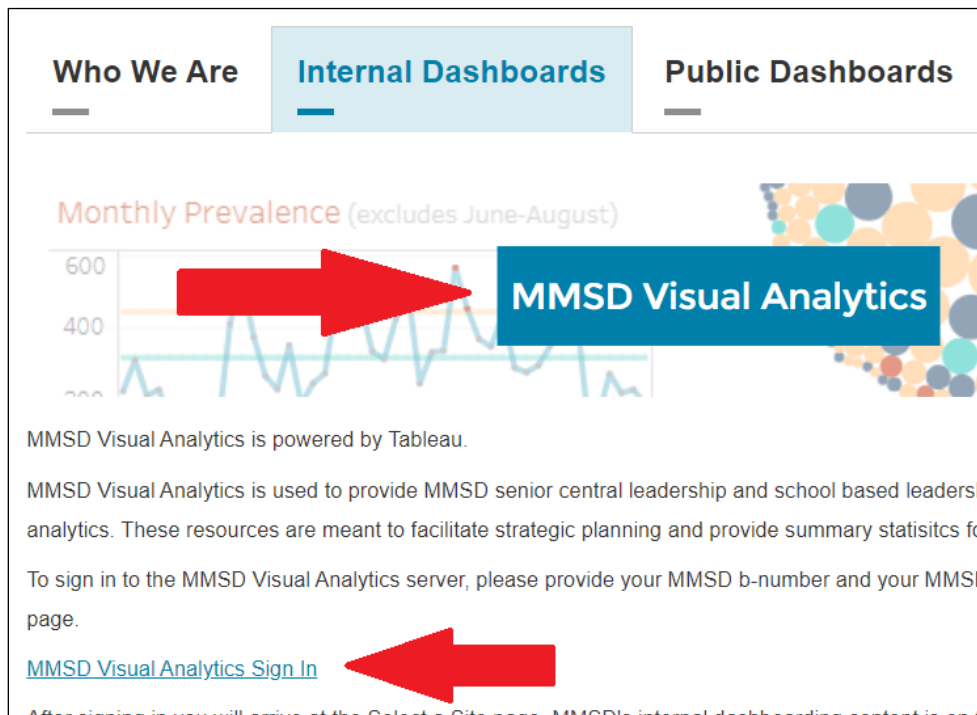

Logging in to Tableau

Where:

Tableau login page: <https://accountability.madison.k12.wi.us/RPEO>

- Click on the “Internal Dashboards” tab, then on one of the MMSD Visual Analytics links

Username and Password: