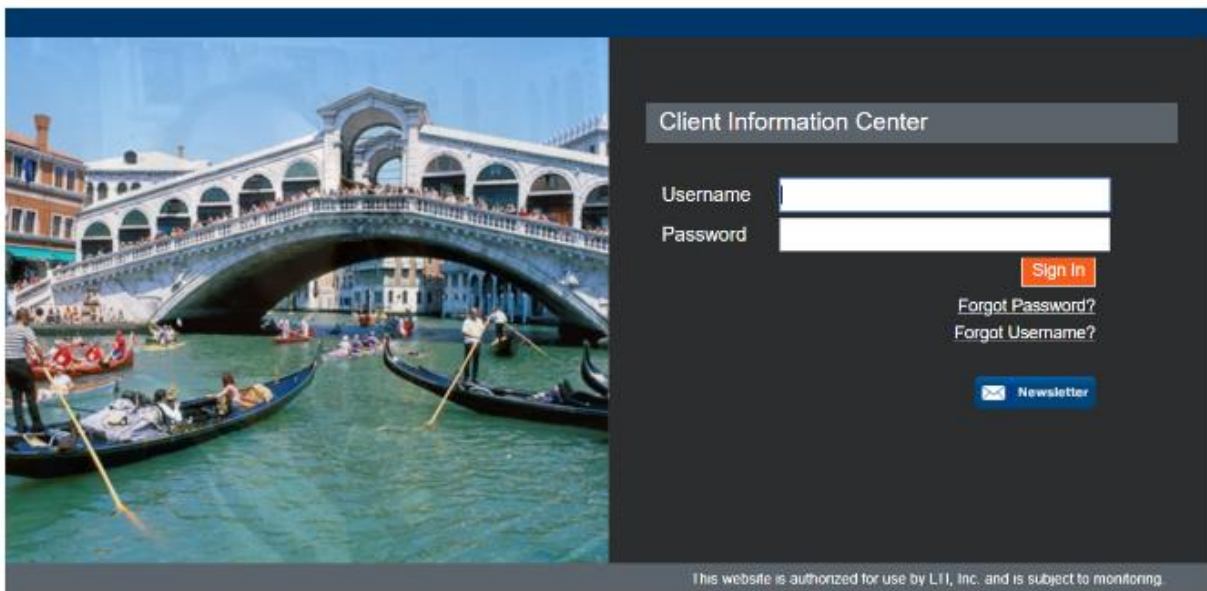

Logging in to LTI for AAPPL

Where to log in:

- From the web: <https://tms.languagetesting.com/client>

Username:

- Provided by LTI; will likely include your name and 6 digit number

Password:

- Provided by LTI; will be a combination of digits and letters – case sensitive
- You will be able to change the password once you log in.