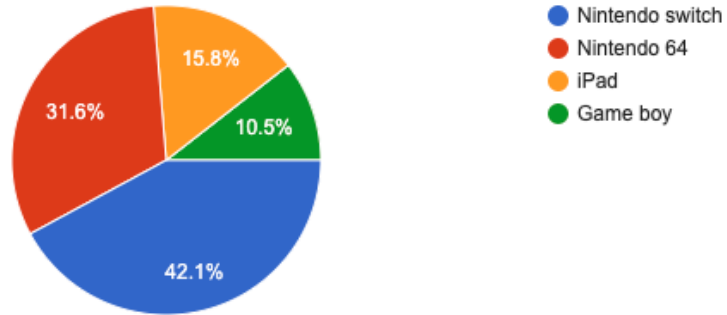

12 responses

What's your least favorite season?

12 responses

what is your favorite video game console?

38 responses

if you were an ice sculptor, what animal would you sculpt?

10 responses