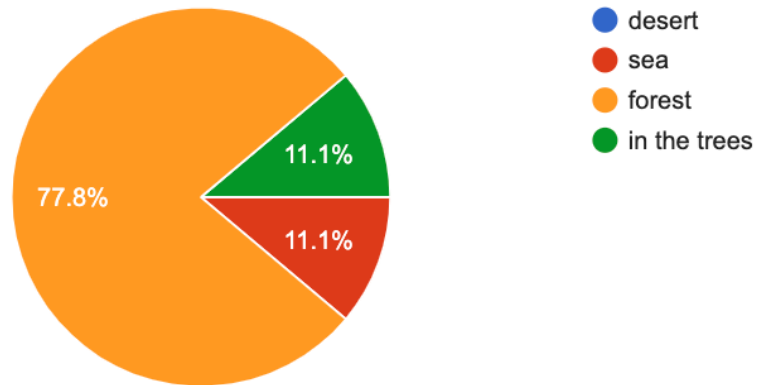

what place would you want to see wild animals?

9 responses