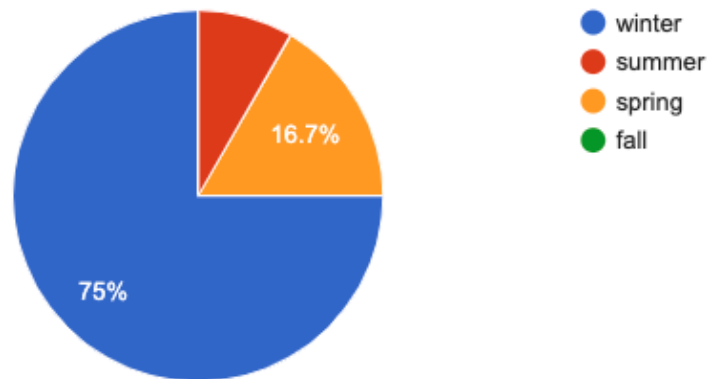

What's your least favorite season?

12 responses