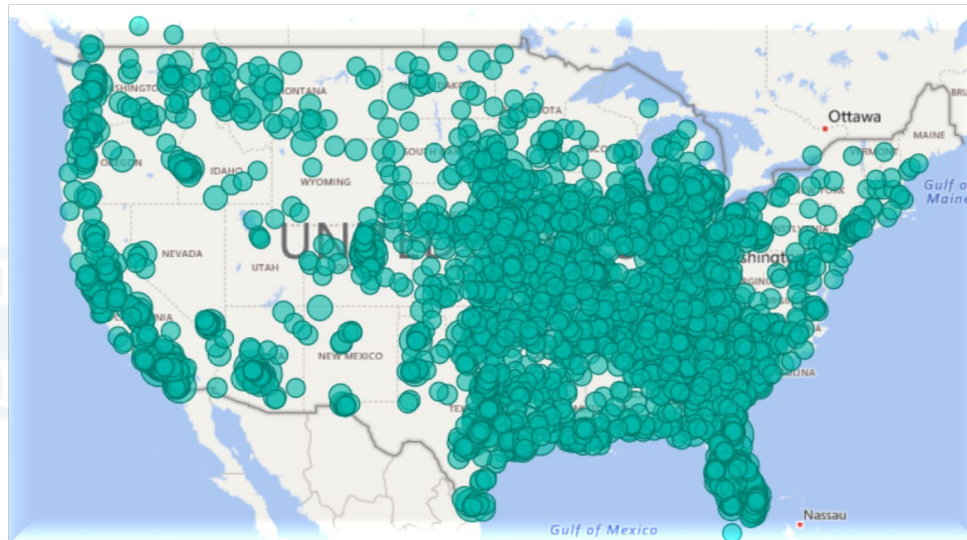

High School Portal

- 8,500+ users
- Fee waivers must be confirmed through the portal
- Transcripts and Class Rank must be submitted via the portal
- Test scores cannot be sent through the portal