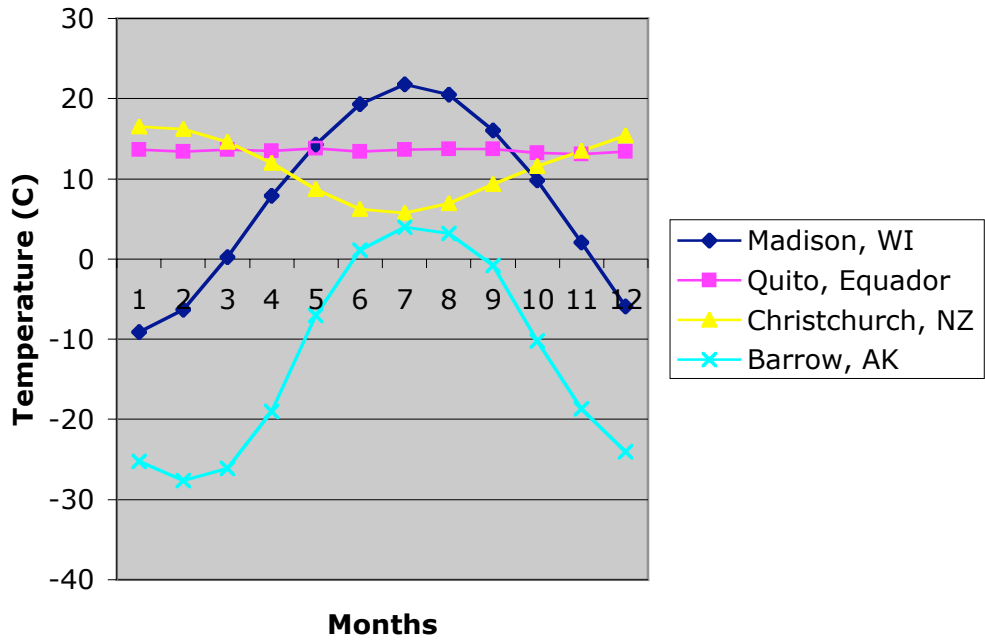

### 24-Hour Average Temperatures