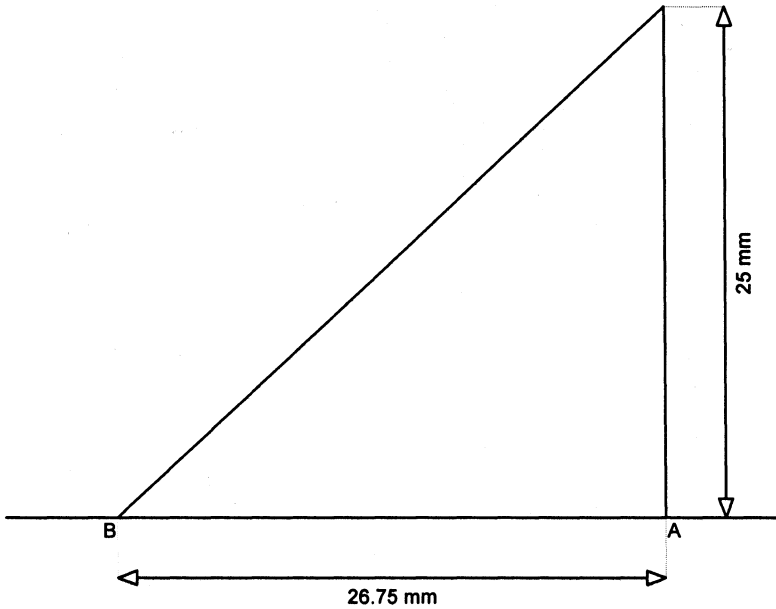

Style for Sundial: Madison, WI

(attach at points A,B on sundial)

Style: actual size
Cut out and attach to
sundial, but note "A, B".

Style Schematics: Madison, WI

Co-ordinates of the points A and B of the style: A (0, 0) B (0, -26.75 mm)
Warning! This is not drawn full-sized.