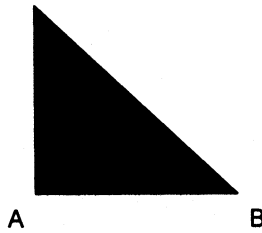

Style for Sundial: Madison, WI

(attach at points A,B on sundial)

Style: actual size
Cut out and attach to
sundial, but note "A, B".

Style Schematics: Madison, WI

Co-ordinates of the points A and B of the style: A (0, 0) B (0, -26.75 mm)
Warning! This is not drawn full-sized.