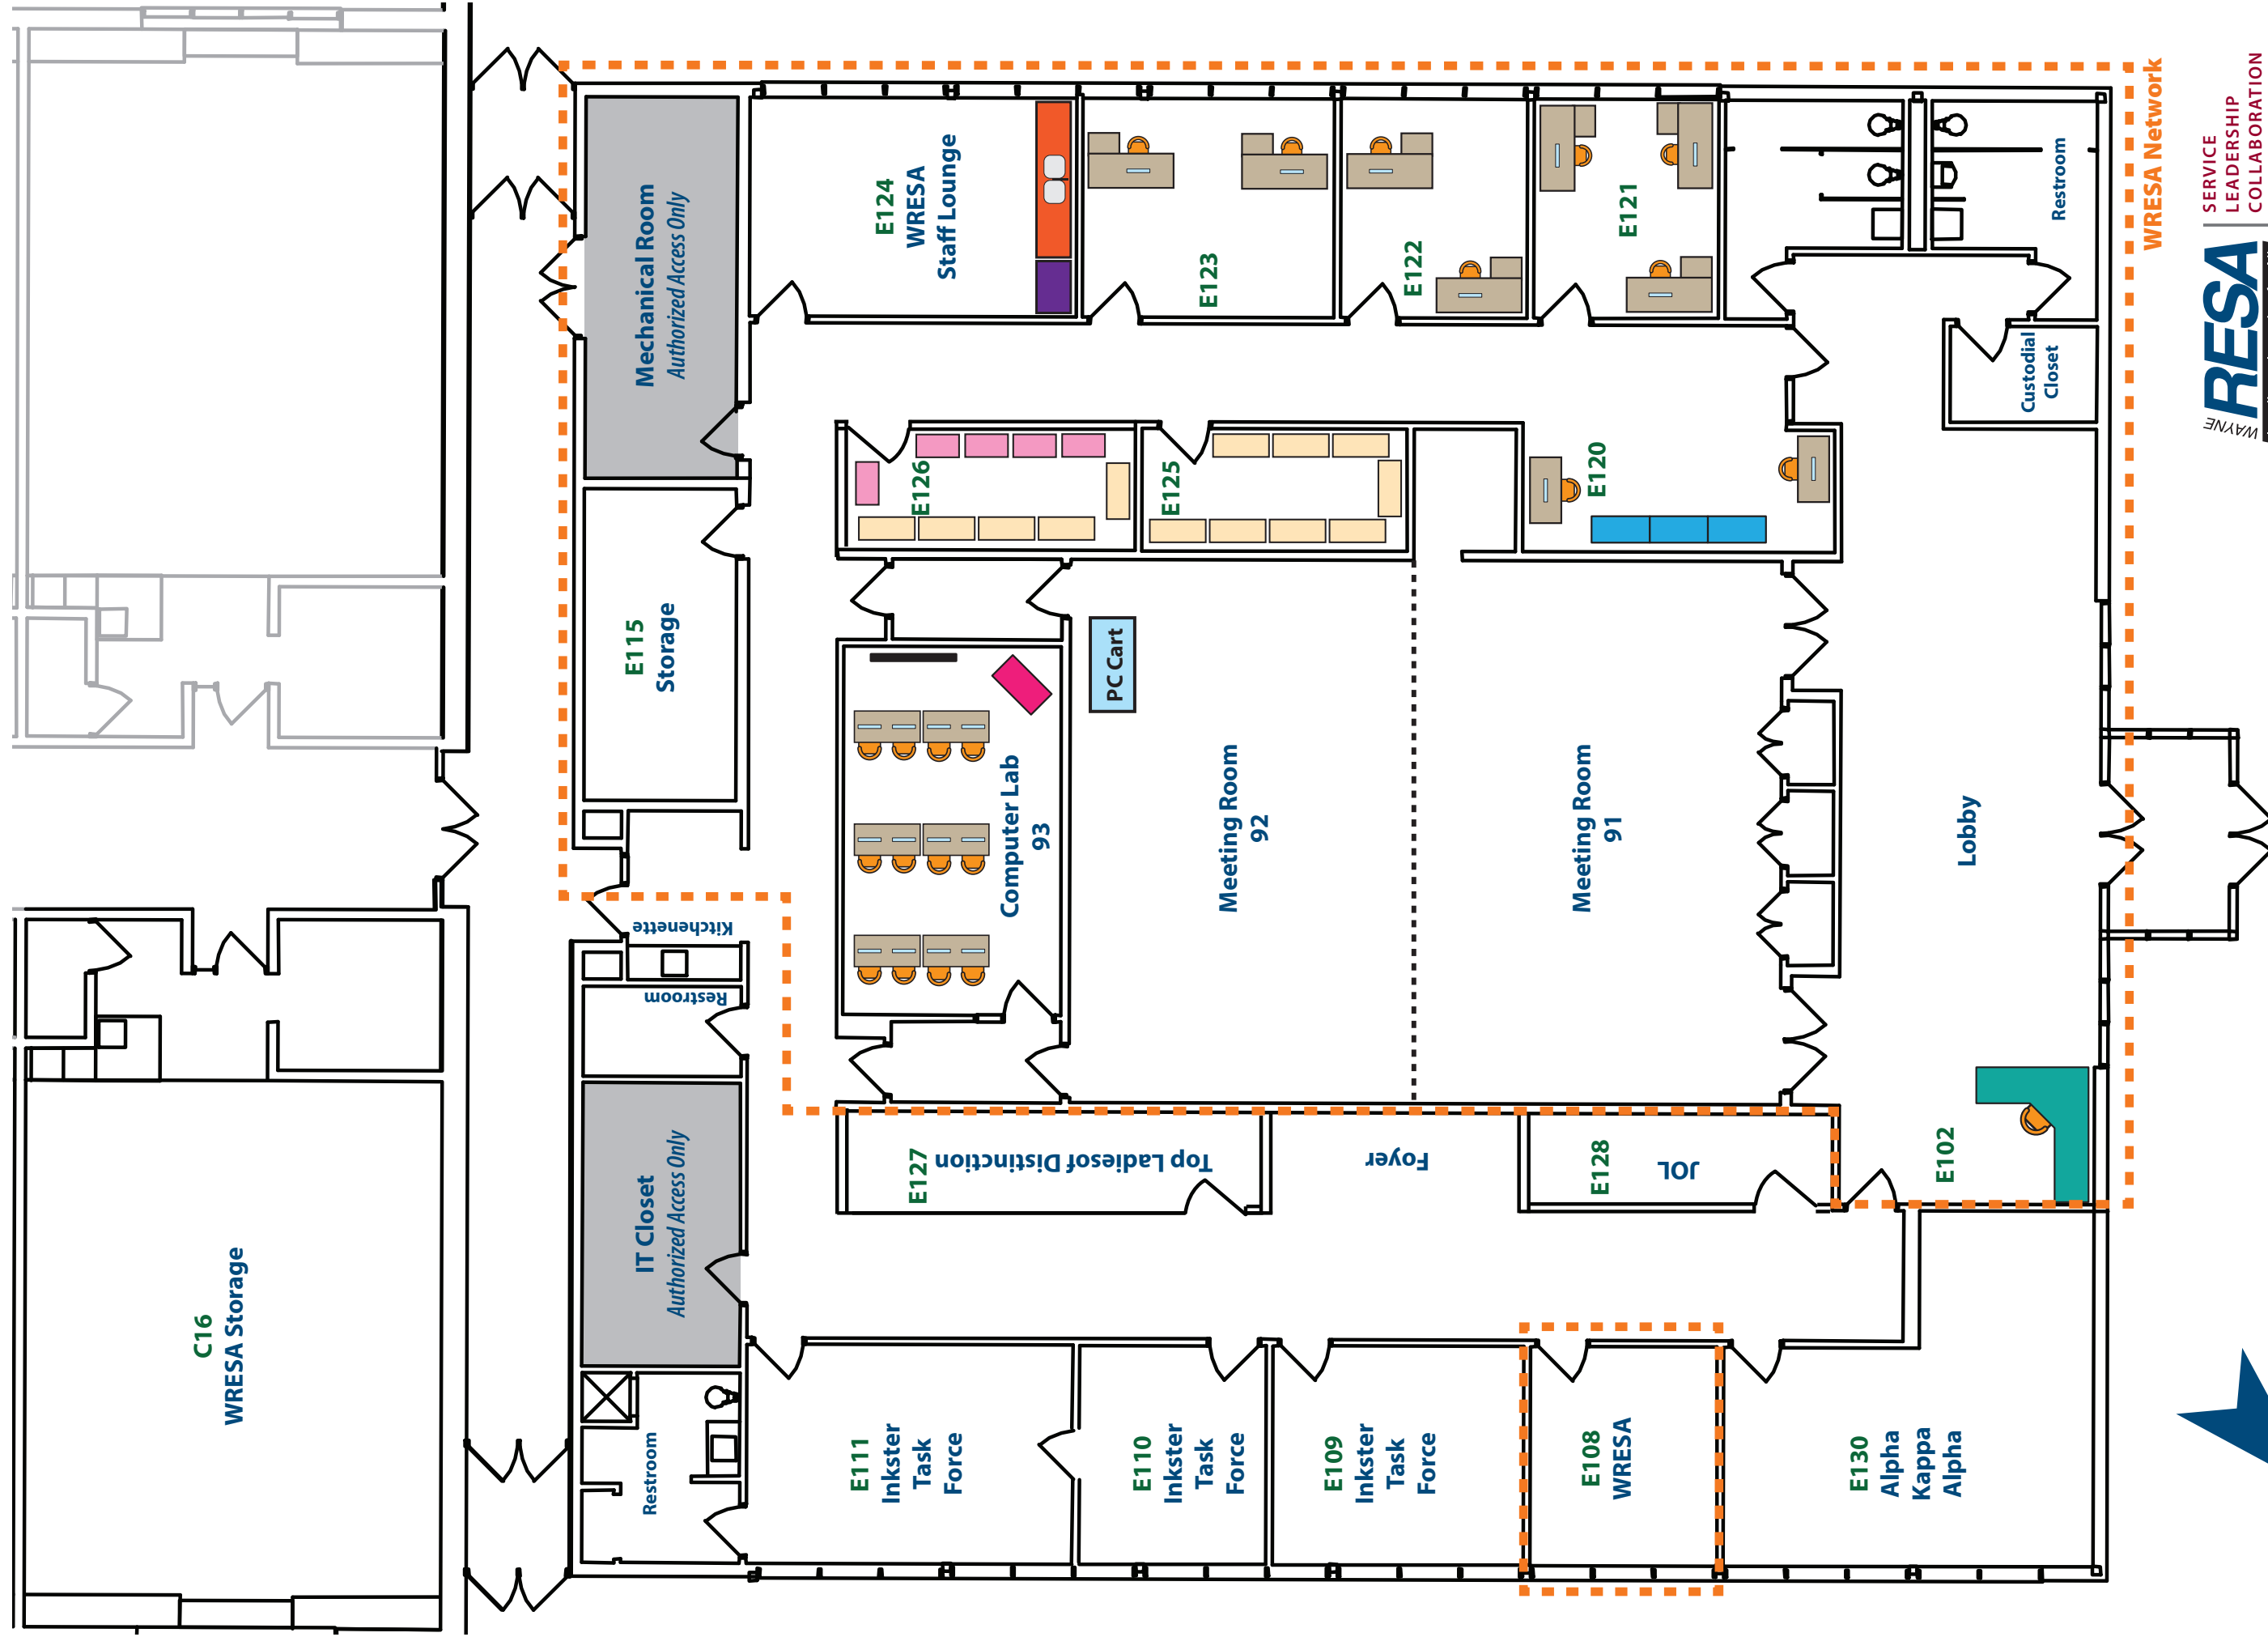

BURGER-BAYLOR SCHOOL

28865 Carlisle Avenue, Inkster, MI 48141

Burger-Baylor: Wayne RESA Section

WRESA Network

RESA
WAYNE
Leading... Learning for All

SERVICE
LEADERSHIP
COLLABORATION
EXCELLENCE

28865 Carlisle Avenue, Inkster, MI 48141