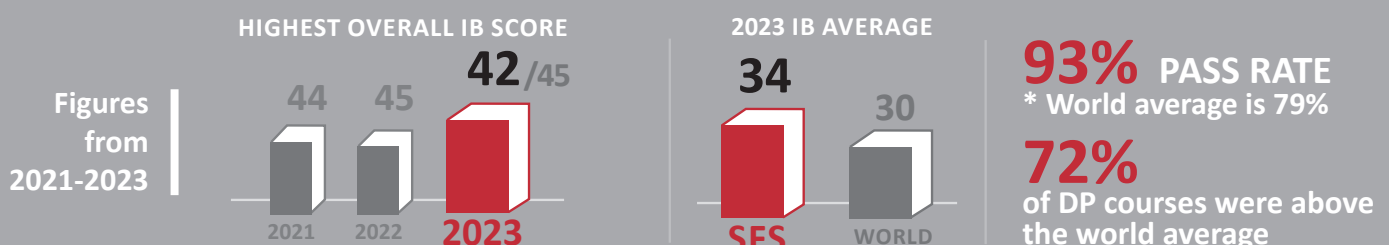

THE RIGHT PATH FOR YOU

High School counselors begin comprehensive university guidance for all students in Grade 9. Our counselors' highest priority is to help students clarify their values, assess their strengths, and identify their goals. We recognize the importance of aiming high and strive for our students to gain admissions to universities that fit their intellectual and personal abilities.