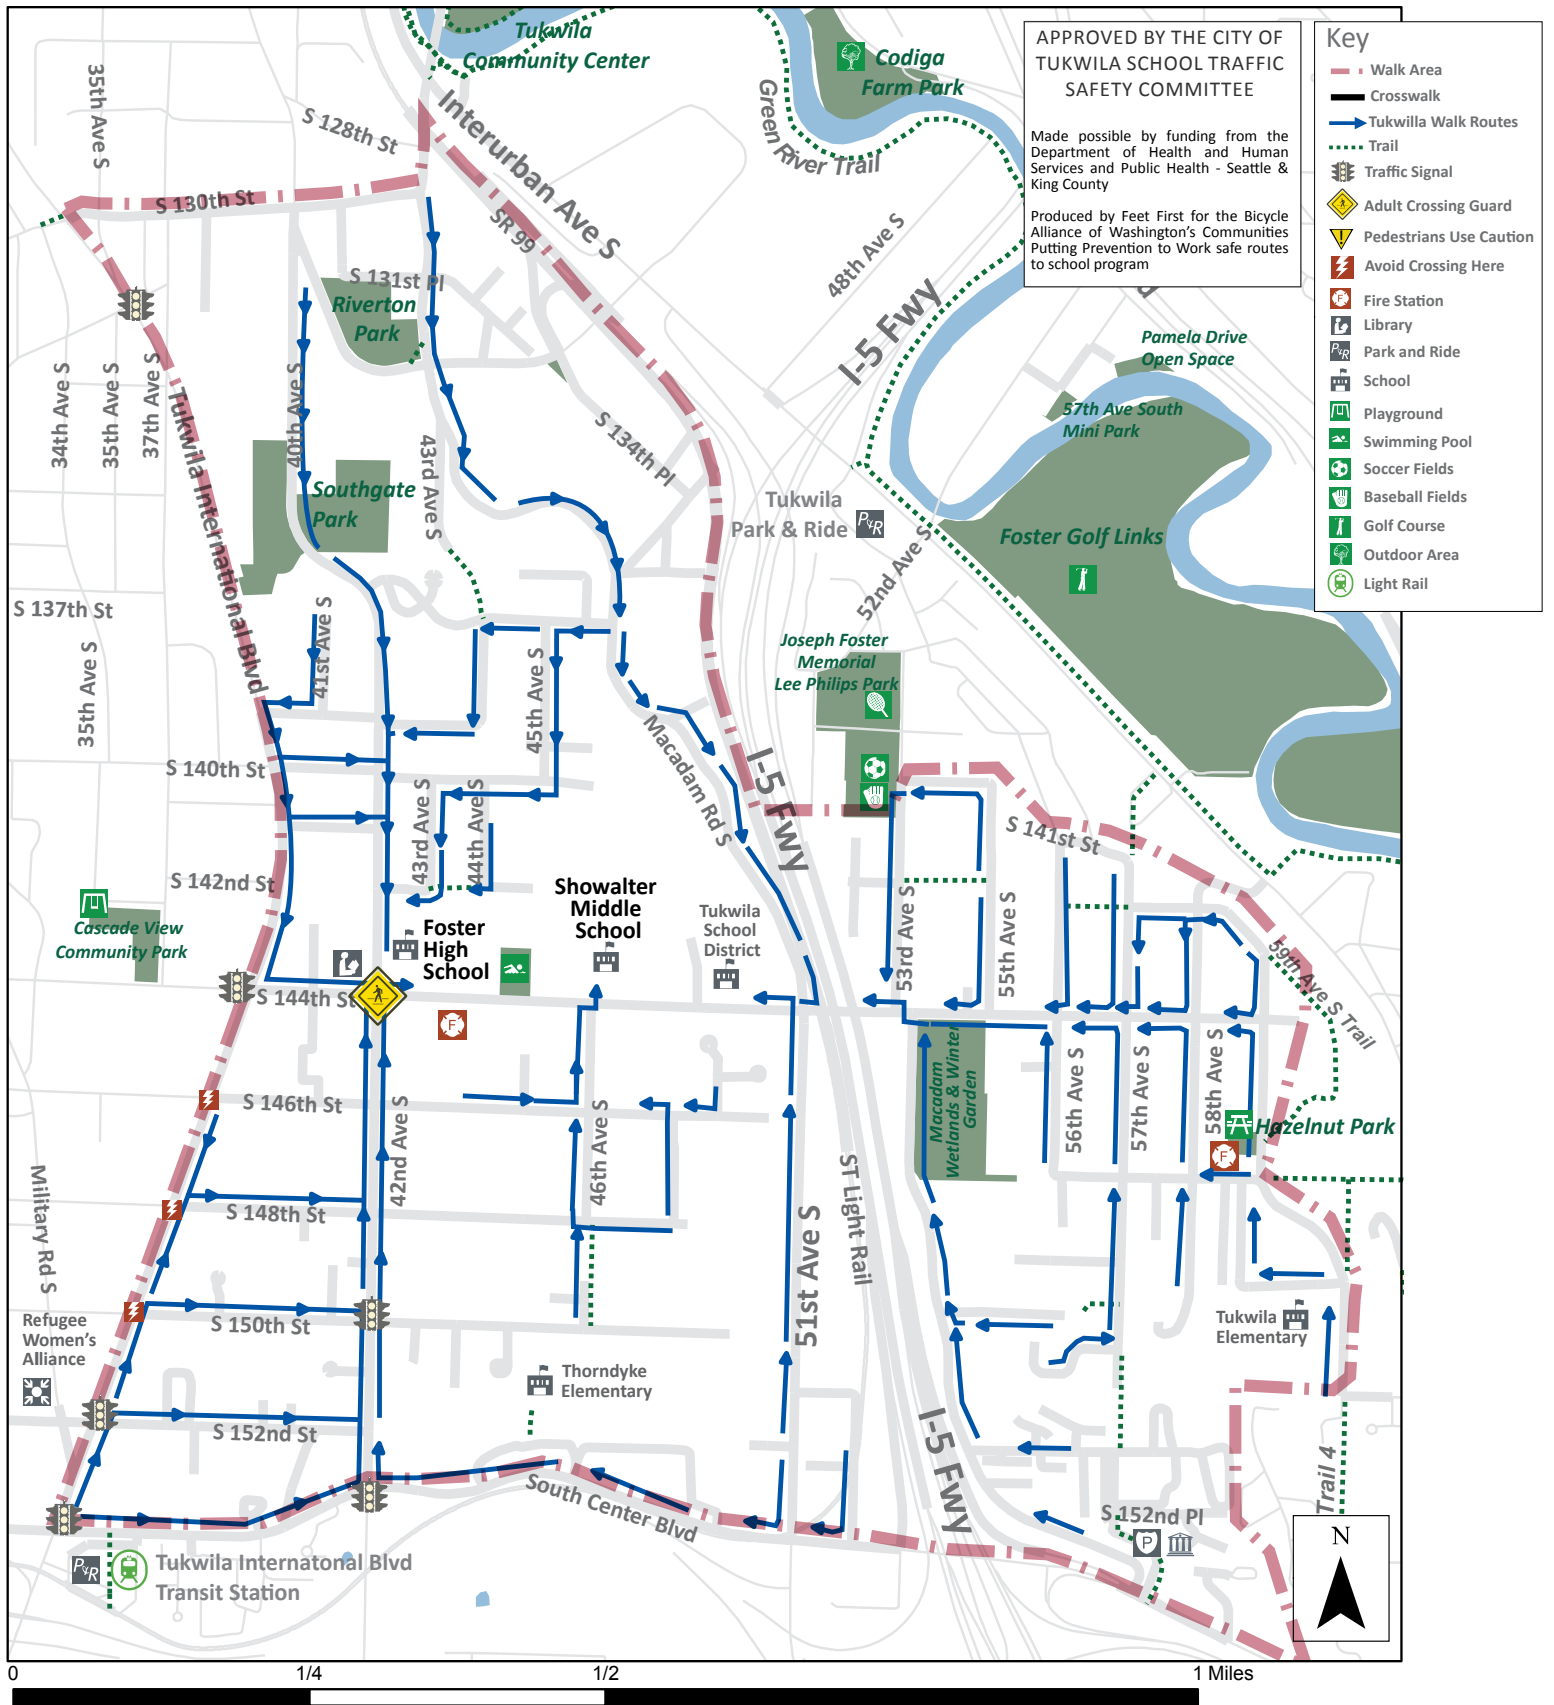

# Foster High School & Showalter Middle School Walk to School Route Options

**RECOMMENDED ROUTES ARE MARKED WITH ARROWS:**

This map shows the preferred routes for walking to school safely. Please show your child the safest routes and teach them good safety habits, such as:

1. to stop at every corner and look all ways for oncoming vehicles before crossing;
2. to walk quickly, but don't run when crossing streets;
3. to use crosswalks, stop signs, traffic signals, school patrols, and adult crossing guards;
4. where no walkways are provided, walk on the left side of the roadway as far off the travelled part of the roadway as possible, facing approaching traffic.
5. wear bright clothing